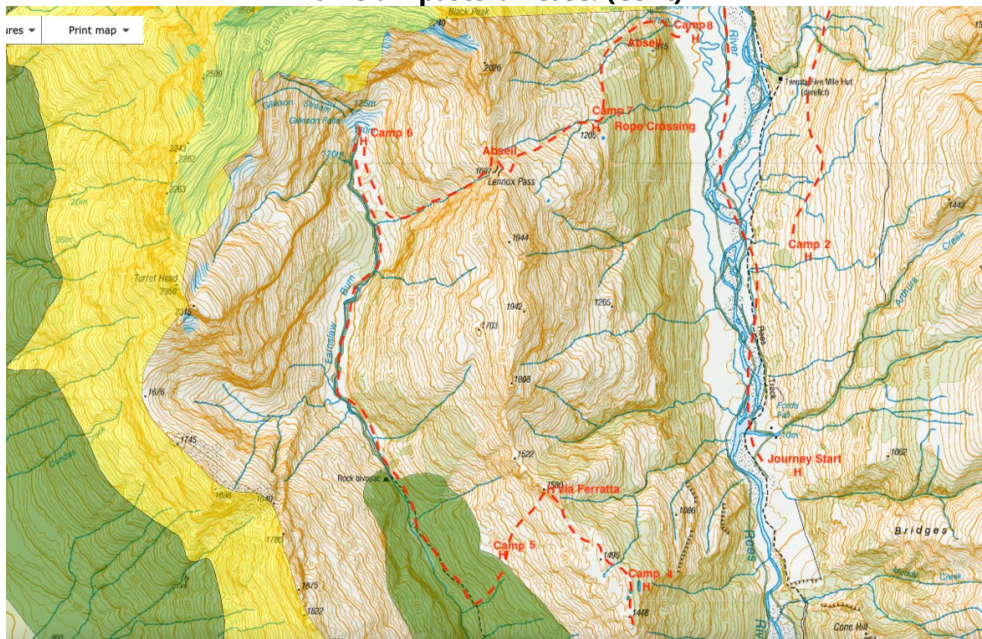

THIRD SCHEDULE

Intended route

Earnslaw pastoral lease:

Earnslaw pastoral lease: (Cont)

Rees Valley pastoral lease and riverbed:

Rees Valley pastoral lease and riverbed: (Cont)

Rees Valley Pastoral Lease (Interview Locations)

Rees Valley Pastoral Lease Staging Area

The Branches pastoral lease and the bed of Lake Lochnagar

Weather contingency location – Rees Valley pastoral lease