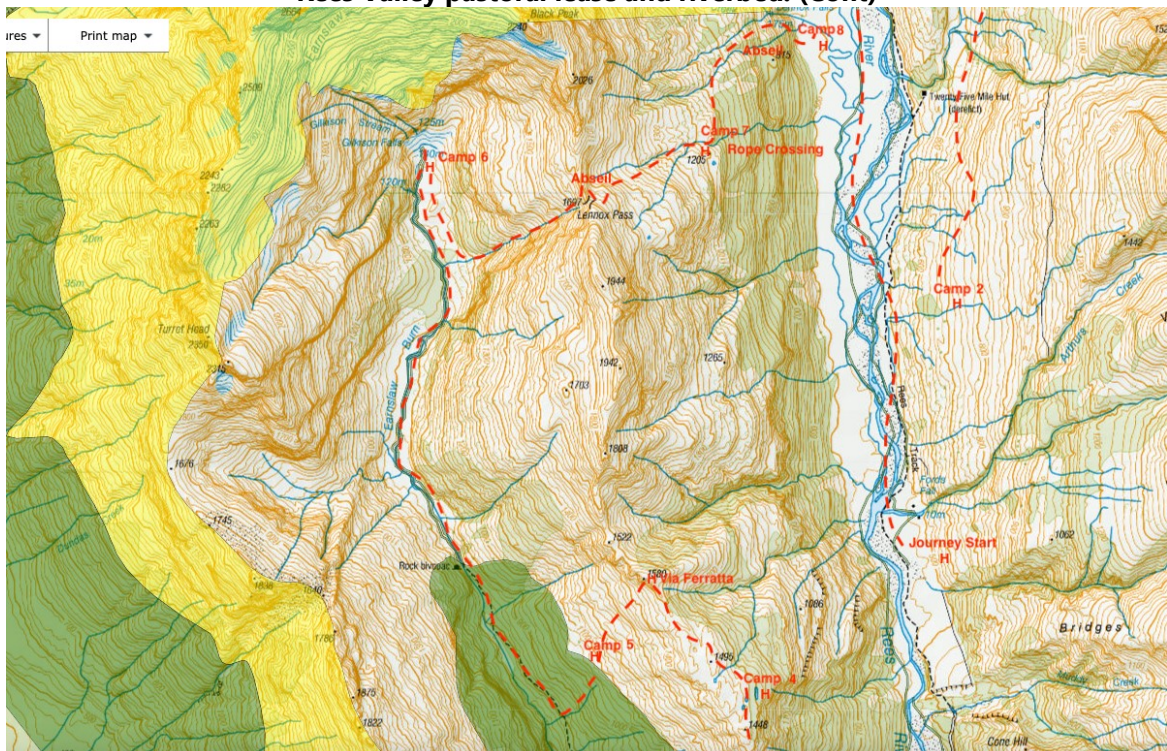

THIRD SCHEDULE

Intended route

Earnslaw pastoral lease:

Earnslaw pastoral lease: (Cont)

Rees Valley pastoral lease and riverbed:

Rees Valley pastoral lease and riverbed: (Cont)

Rees Valley Pastoral Lease (Interview Locations)

Rees Valley Pastoral Lease Staging Area

The Branches pastoral lease and the bed of Lake Lochnagar

Weather contingency location – Rees Valley pastoral lease