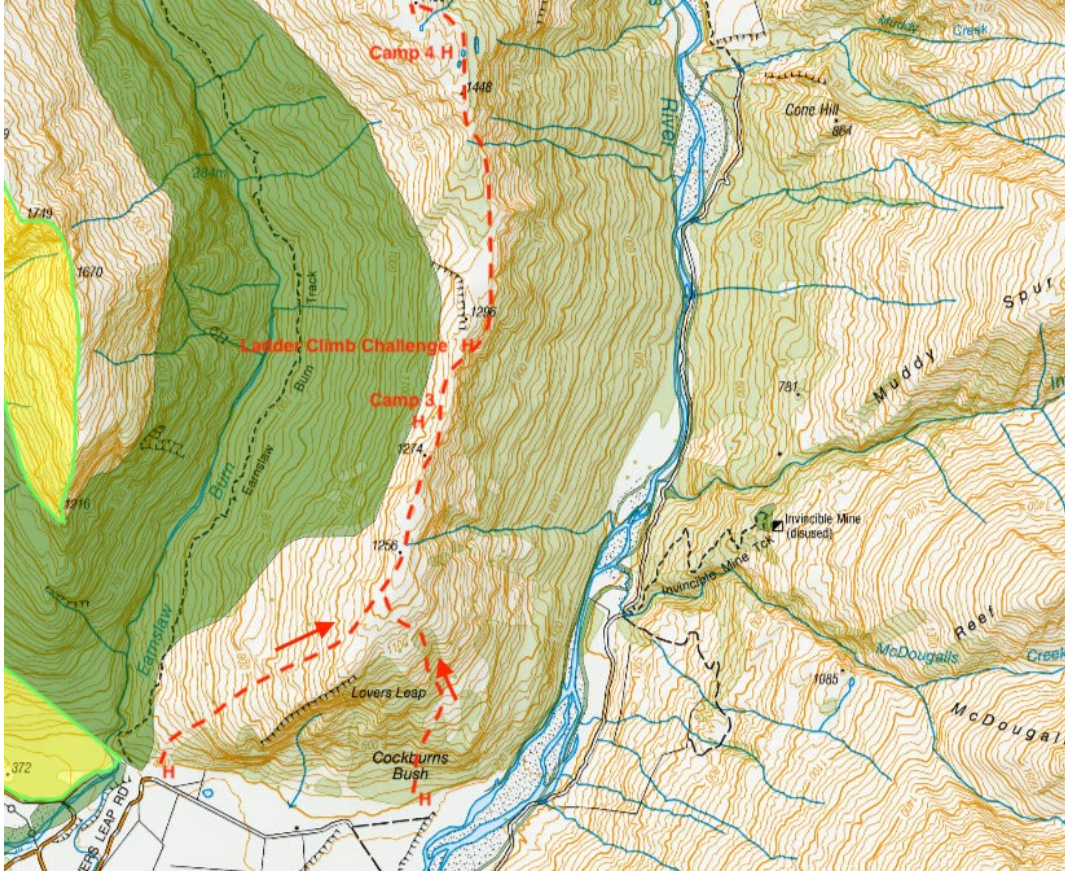

THIRD SCHEDULE

Intended route

Earnslaw pastoral lease:

Earnslaw pastoral lease: (Cont)

Rees Valley pastoral lease and riverbed:

Rees Valley pastoral lease and riverbed: (Cont)

Rees Valley Pastoral Lease (Interview Locations)

Rees Valley Pastoral Lease Staging Area

The Branches pastoral lease and the bed of Lake Lochnagar

Weather contingency location – Rees Valley pastoral lease