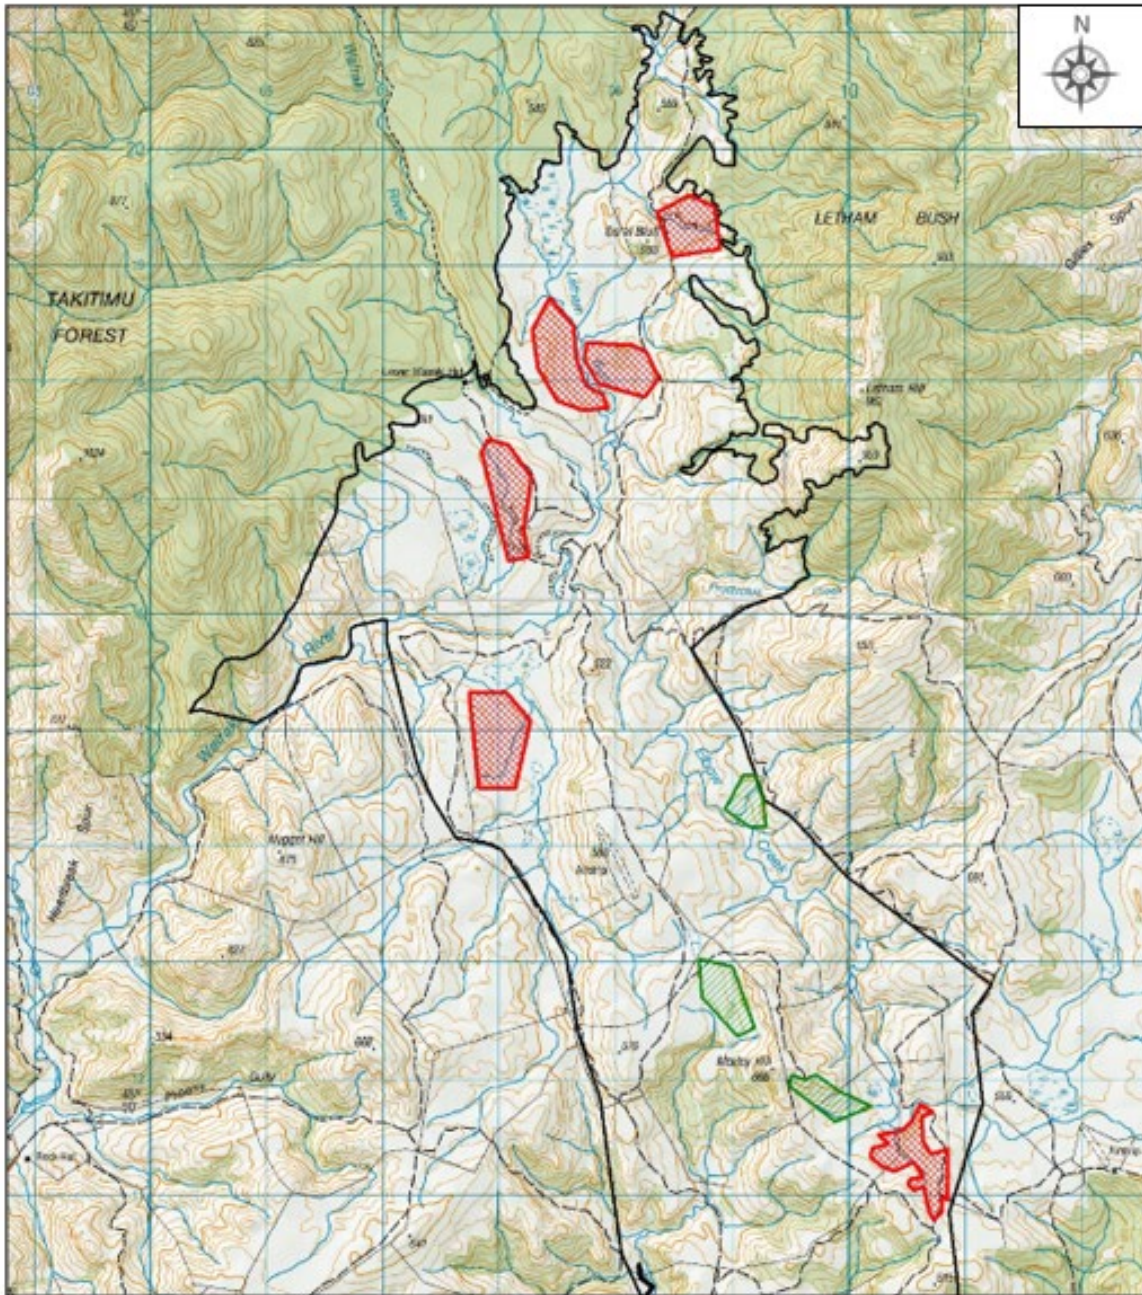

Operational Area – Burn

1. Topographical map showing the areas approved for burning on Beaumont (Southland) Station.

Beaumont (Southland) Pastoral Lease (PS 091) - Burning

Discretionary Action Request Summary Map – May 2023 (Scale 1:30,000)

-  Pastoral Lease Boundary
-  Areas **approved** for burning, subject to the conditions in this Notice of Decision
-  Areas declined for burning

2. Google Earth image showing the areas approved for burning on Beaumont (Southland) Station.

Block 45

Blocks 34 and 36

Block 39

3. Google Earth image showing the areas declined for burning on Beaumont (Southland) Station.

Block 46

Block 50

Block 51

Block 52

Block 33 and 34