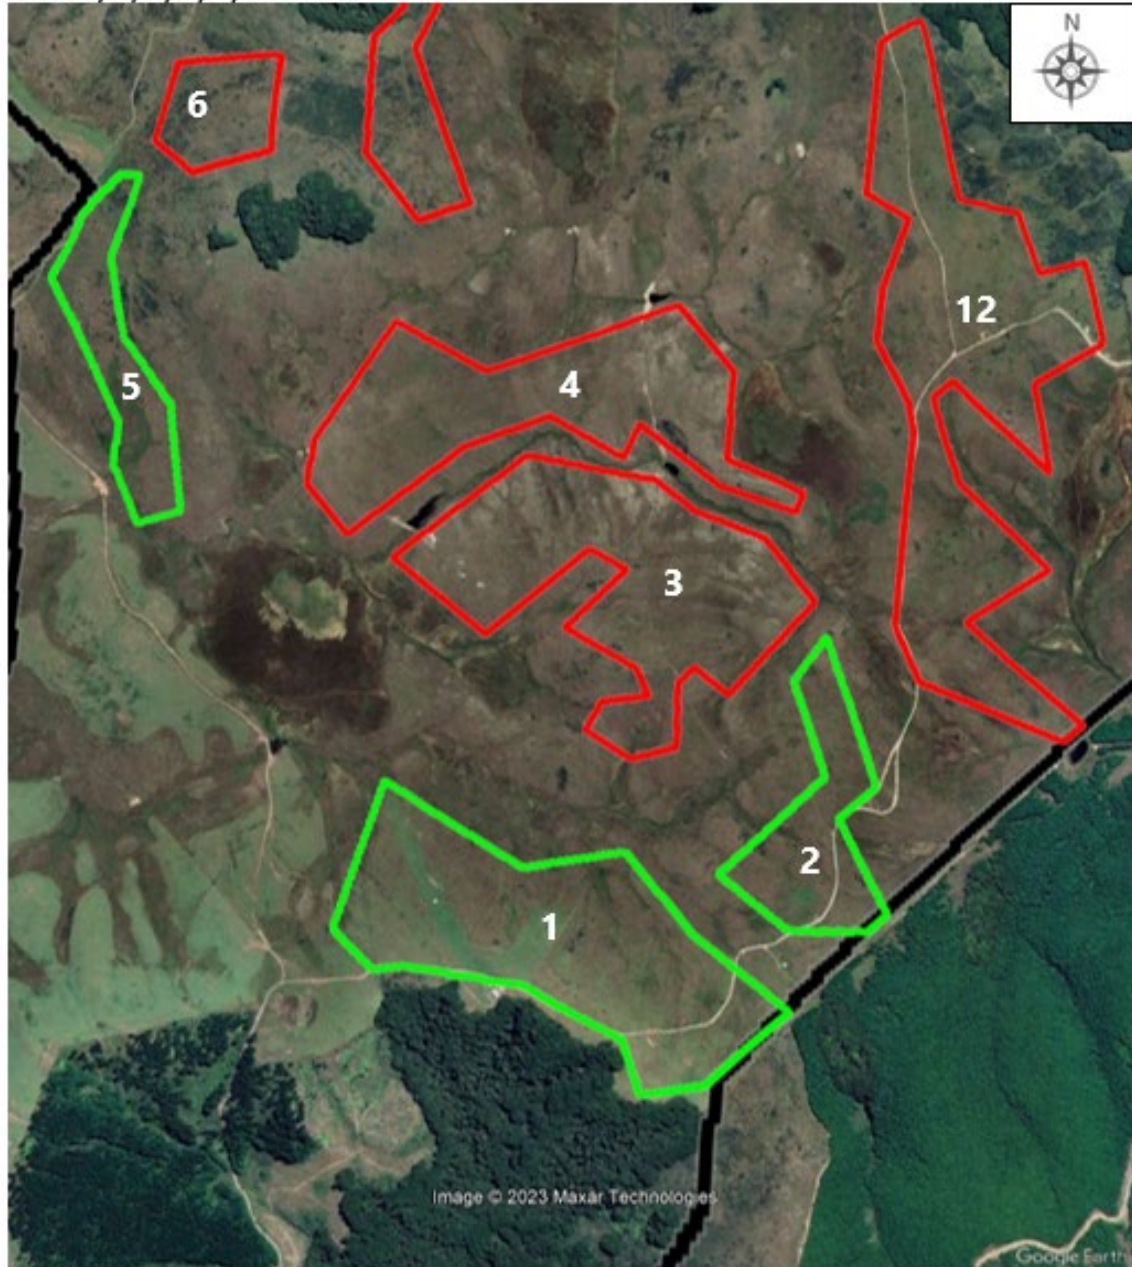

Operational Area – Cultivation

1. Topographical map showing the areas approved and declined for cultivation on Ardross Station.

Ardross Pastoral Lease (PS 028) - Cultivation

Discretionary Action Request Summary Map – June 2023 (Scale 1:20,000)

-  Pastoral Lease Boundary
-  Area **approved** for cultivation, subject to conditions
-  Areas **declined** for cultivation

2. Google Earth image showing the areas approved and declined for cultivation on Ardross Station.

Sites 1, 2, 3, 4, 5, 6 and 12

Ardross Pastoral Lease (PS 028) - Cultivation

Discretionary Action Request Summary Map – June 2023

- Pastoral Lease Boundary
- Areas **approved** for cultivation, subject to conditions
- Areas **declined** for cultivation

Sites 6, 7, 8, 9, 10 and 11

Ardross Pastoral Lease (PS 028) - Cultivation

Discretionary Action Request Summary Map – June 2023

- Pastoral Lease Boundary
- ▭ Areas **approved** for cultivation, subject to conditions
- ▭ Areas **declined** for cultivation