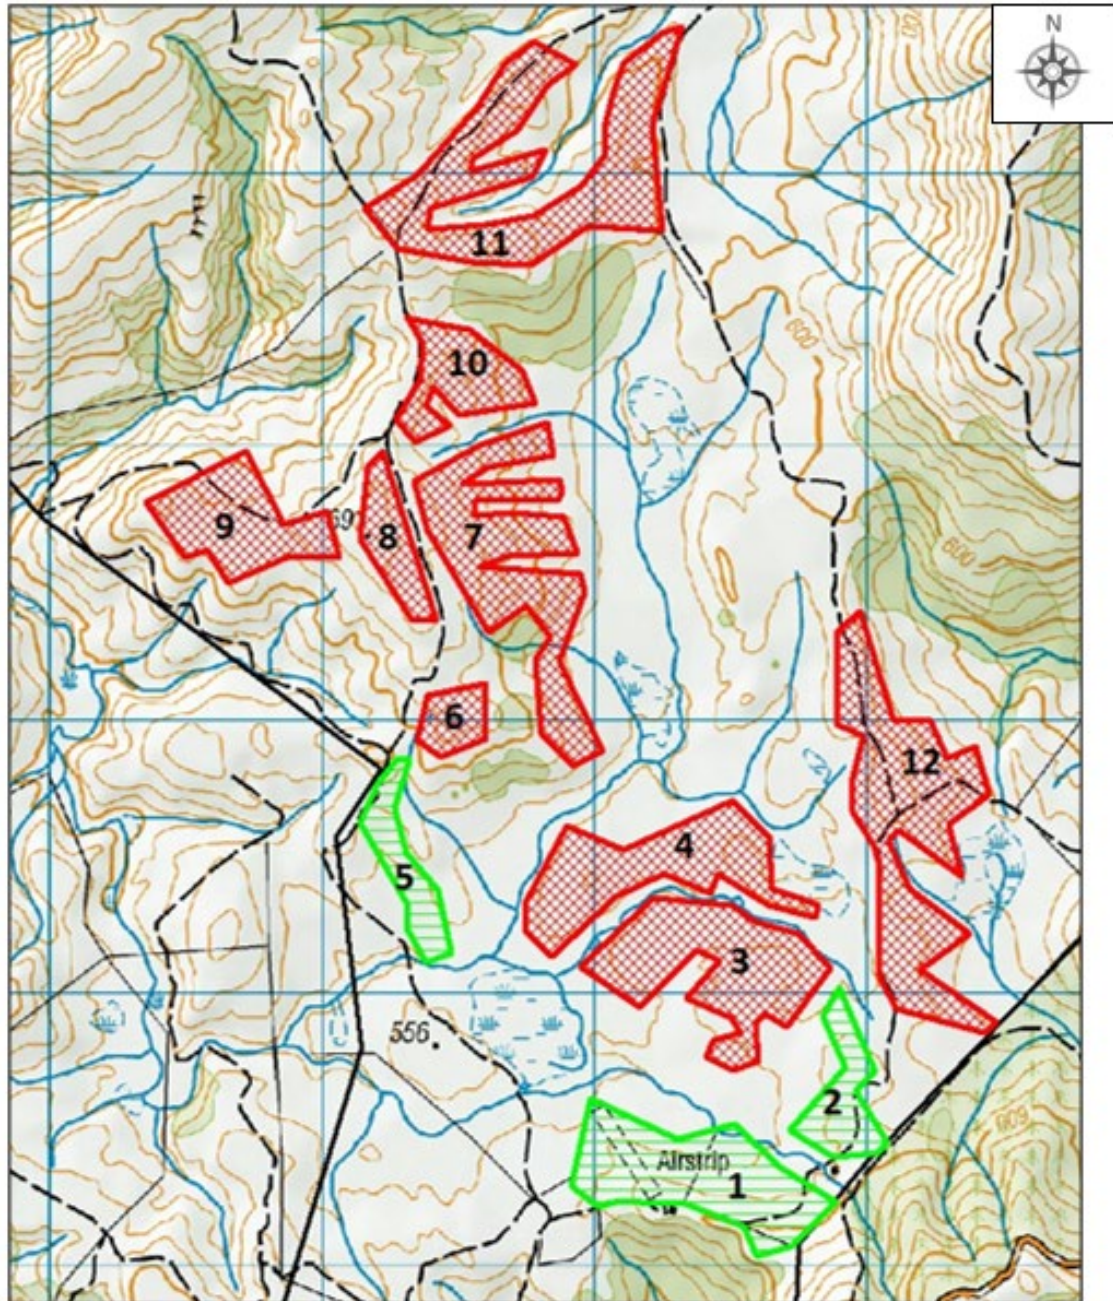

Operational Area – Cultivation

1. Topographical map showing the areas approved and declined for cultivation on Ardross Station.

Ardross Pastoral Lease (PS 028) - Cultivation

Discretionary Action Request Summary Map – June 2023 (Scale 1:20,000)

-  Pastoral Lease Boundary
-  Area **approved** for cultivation, subject to conditions
-  Areas **declined** for cultivation

2. Google Earth image showing the areas approved and declined for cultivation on Ardross Station.

Sites 1, 2, 3, 4, 5, 6 and 12

Ardross Pastoral Lease (PS 028) - Cultivation

Discretionary Action Request Summary Map – June 2023

- Pastoral Lease Boundary
- Areas **approved** for cultivation, subject to conditions
- Areas **declined** for cultivation

Sites 6, 7, 8, 9, 10 and 11

Ardross Pastoral Lease (PS 028) - Cultivation

Discretionary Action Request Summary Map – June 2023

- Pastoral Lease Boundary
- ▭ Areas **approved** for cultivation, subject to conditions
- ▭ Areas **declined** for cultivation