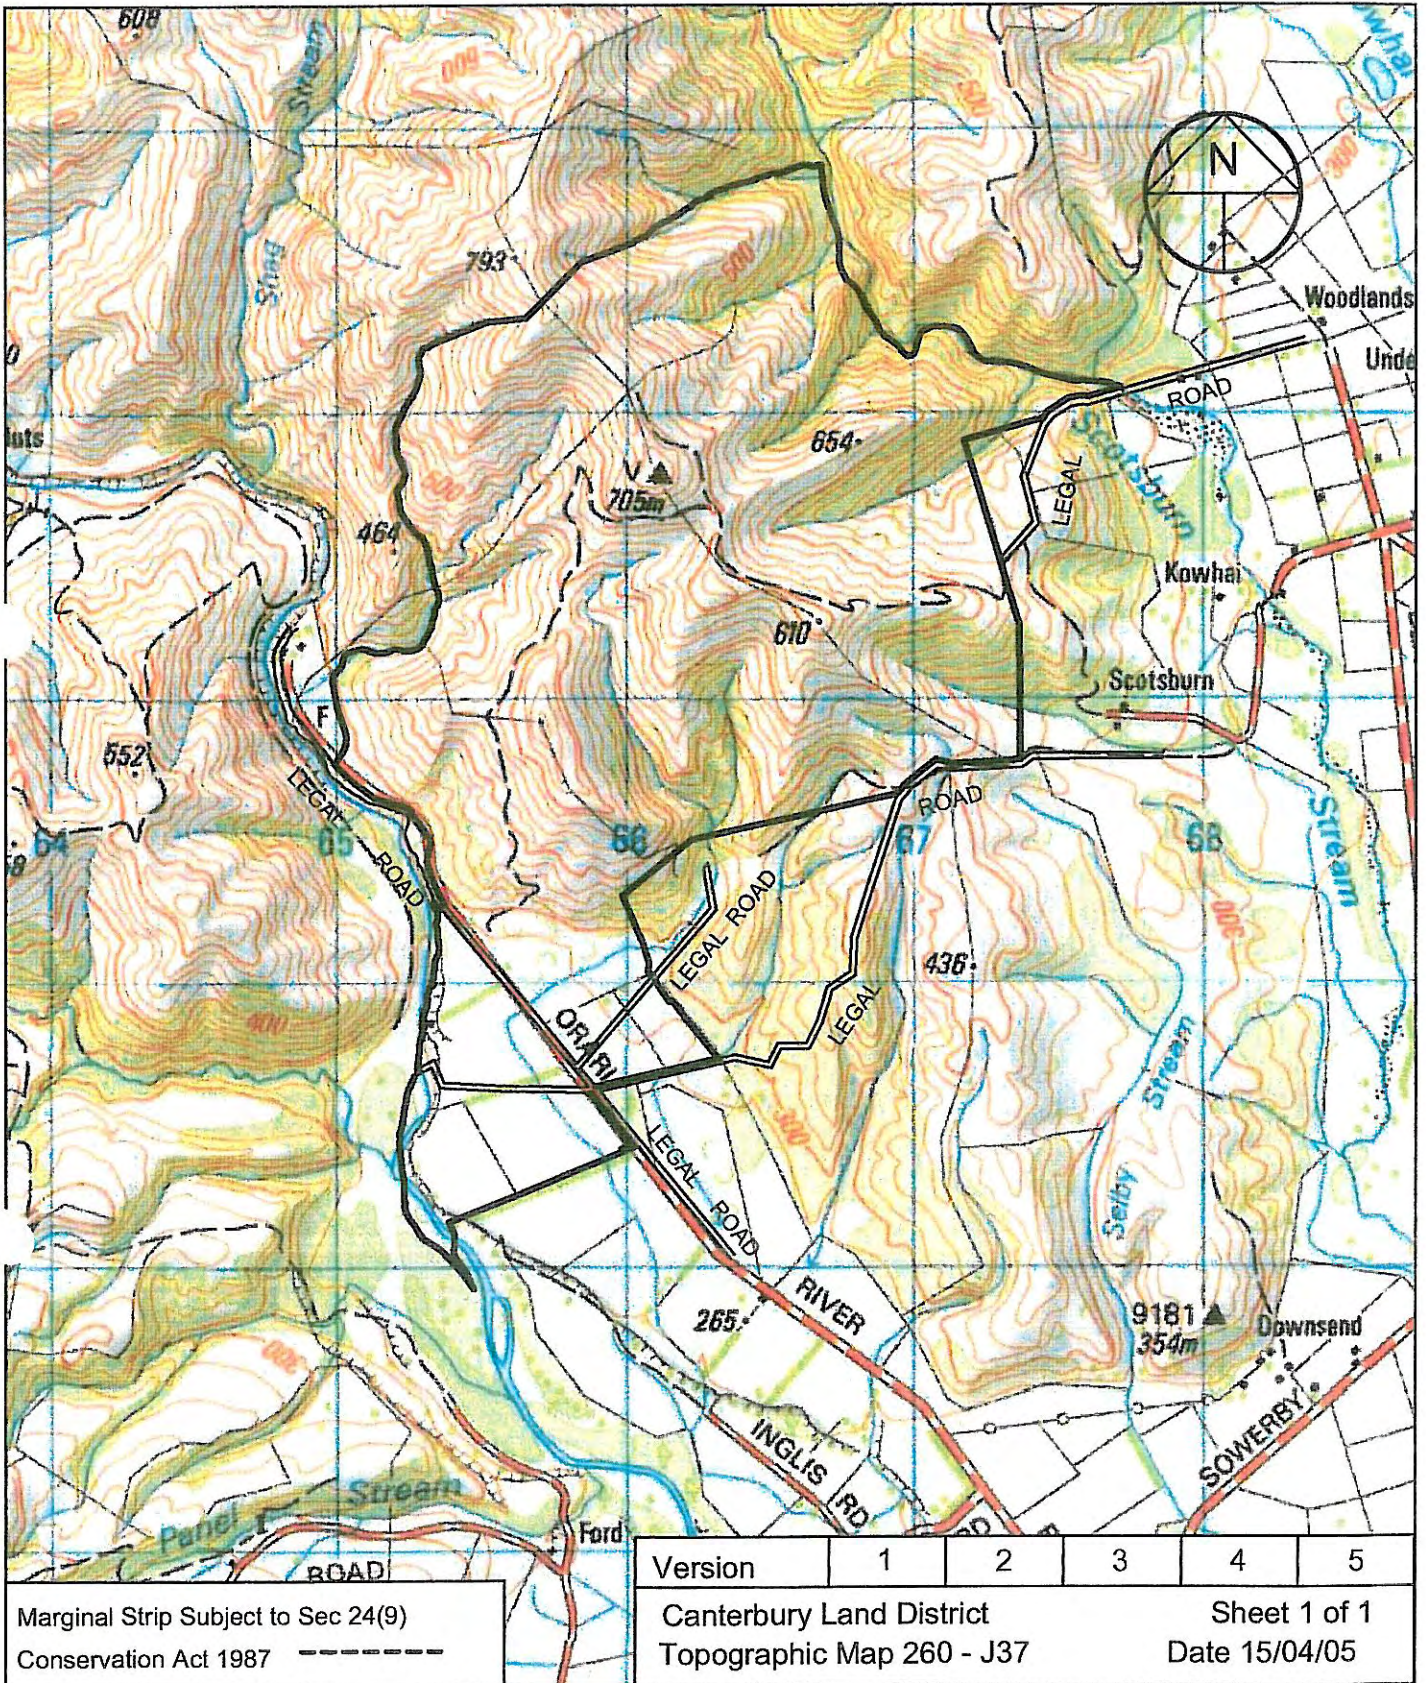

Crown Pastoral Land Tenure Review

Lease name : SCOTSBURN

Lease number : PT 080

Due Diligence Report - Plans

These plans attach to and support the Due Diligence Report.

They are released under the Official Information Act 1982.

November

06

Scotsburn (Run 4B)

PO Box 13-343
Christchurch
Ph: 379 9903

Scale 1:25000