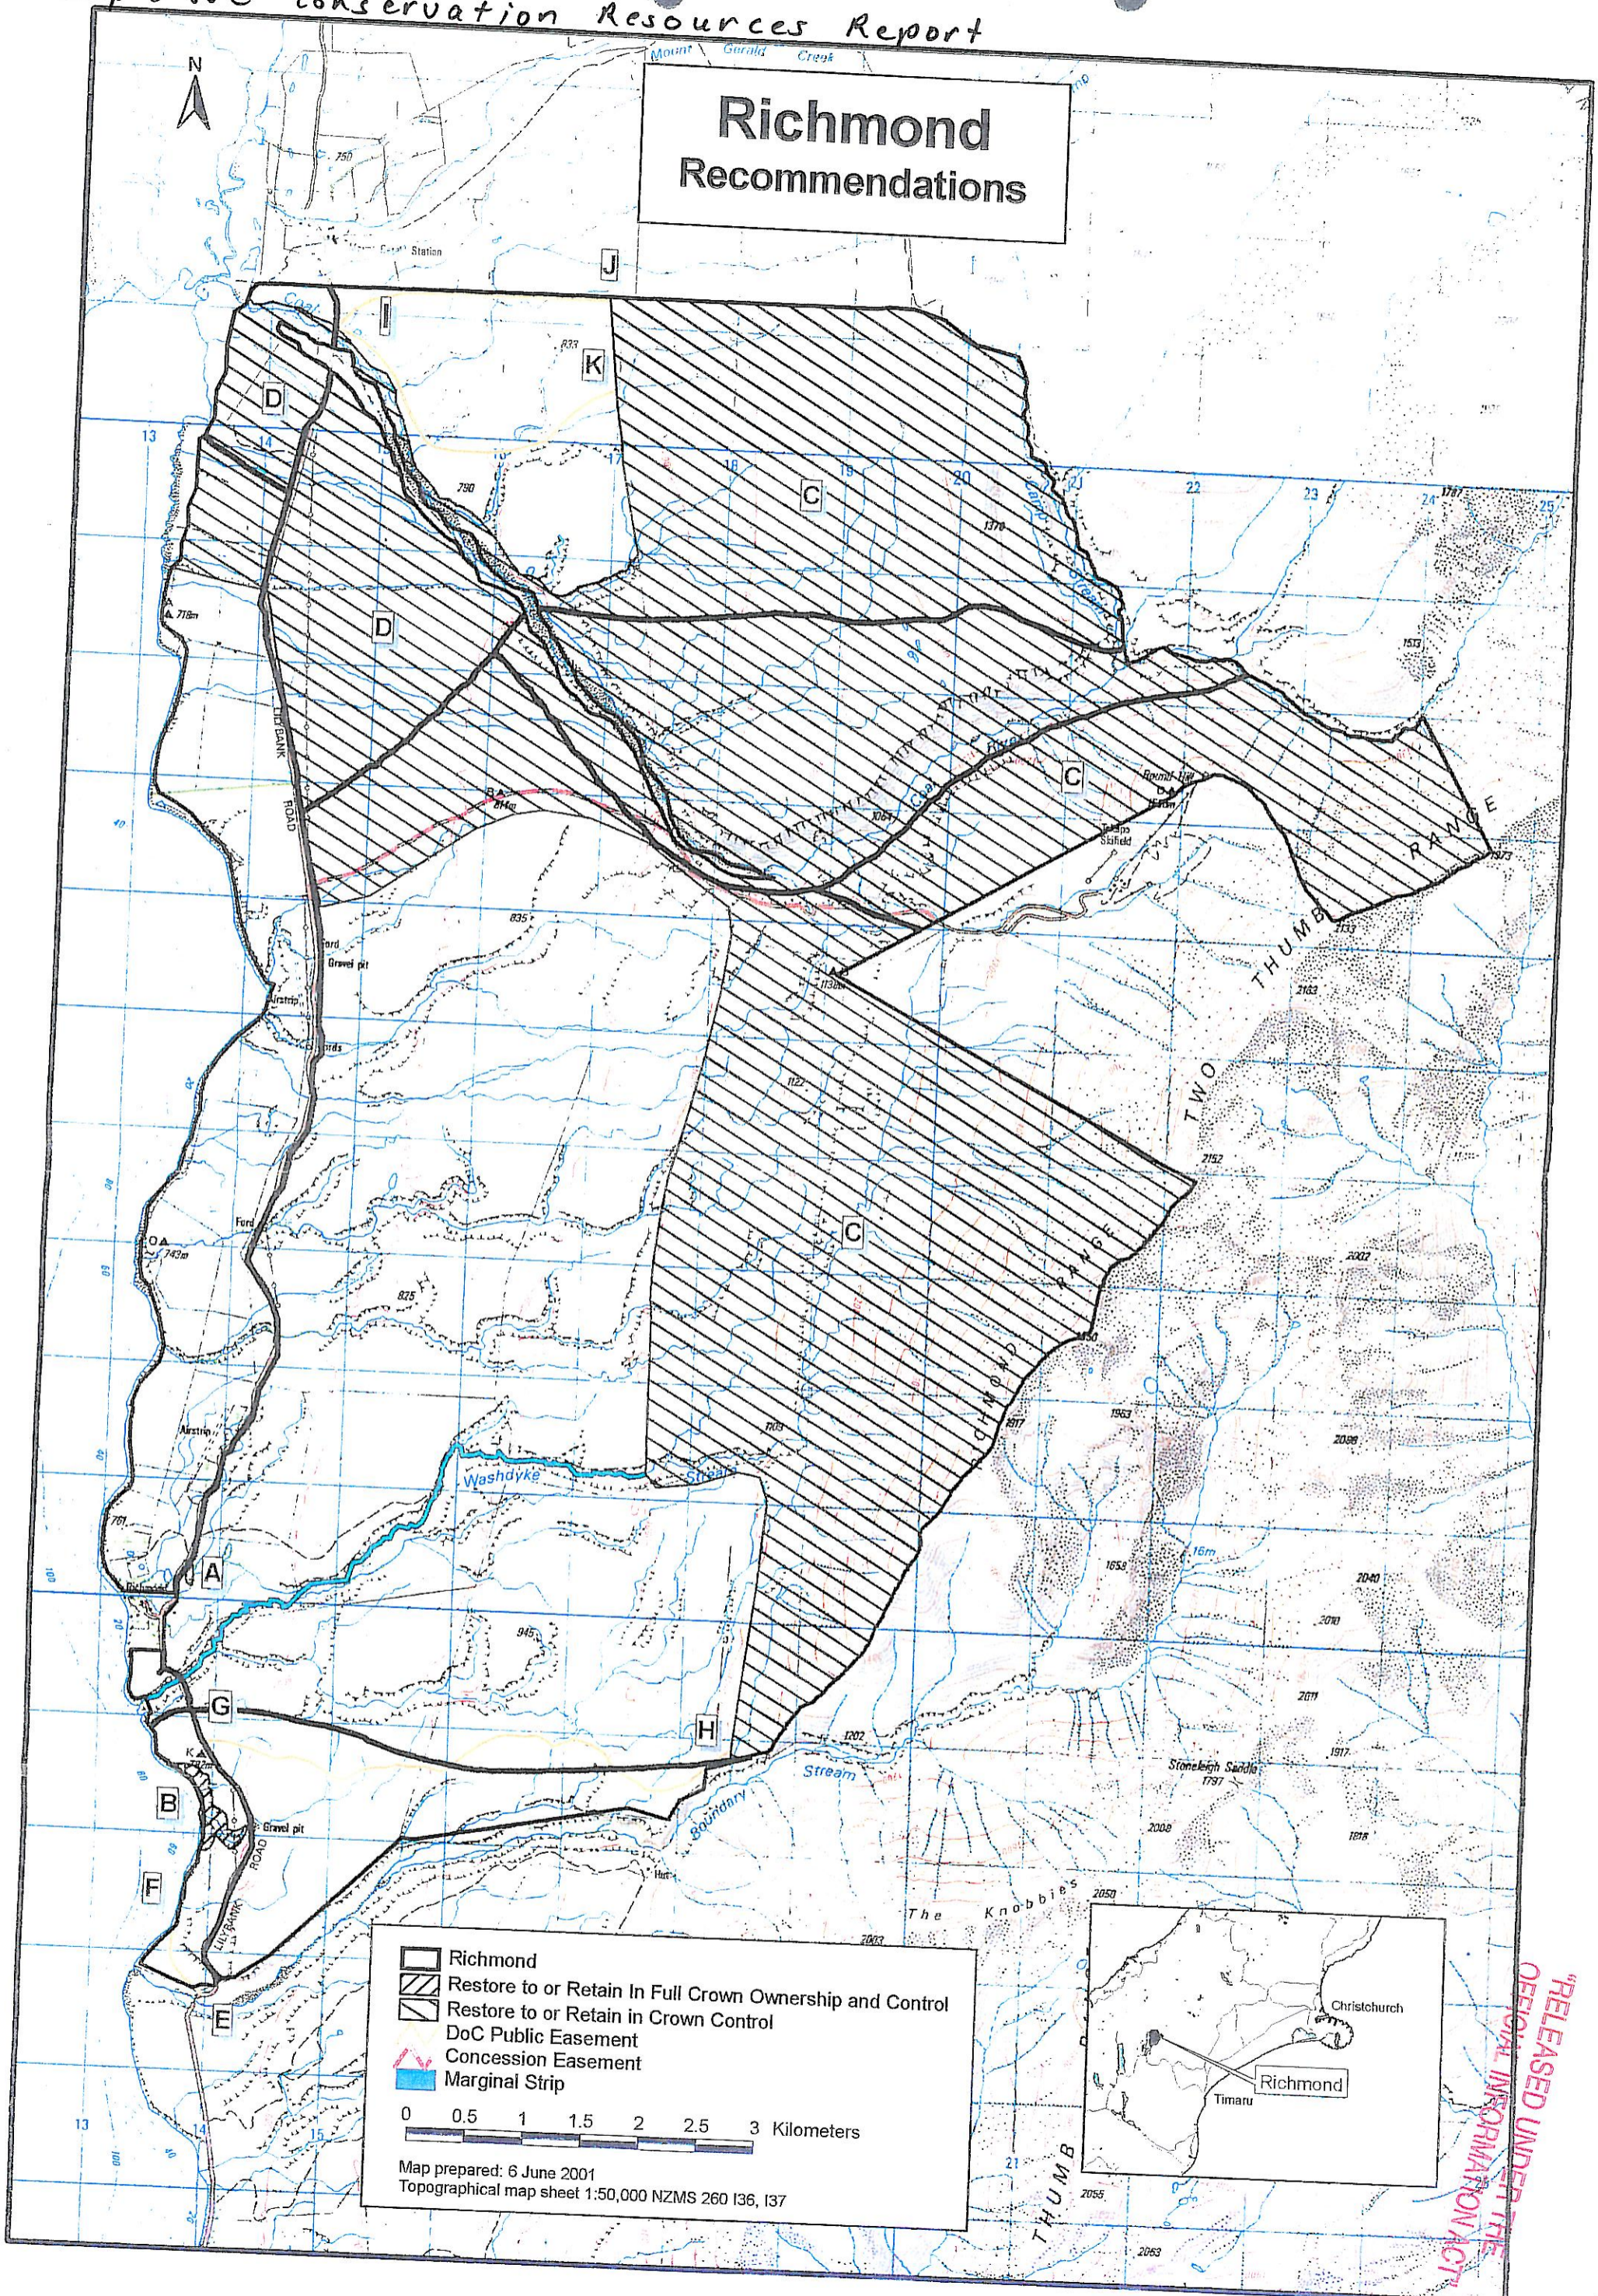

Richmond Recommendations

RELEASED UNDER THE
OFFICIAL INFORMATION ACT