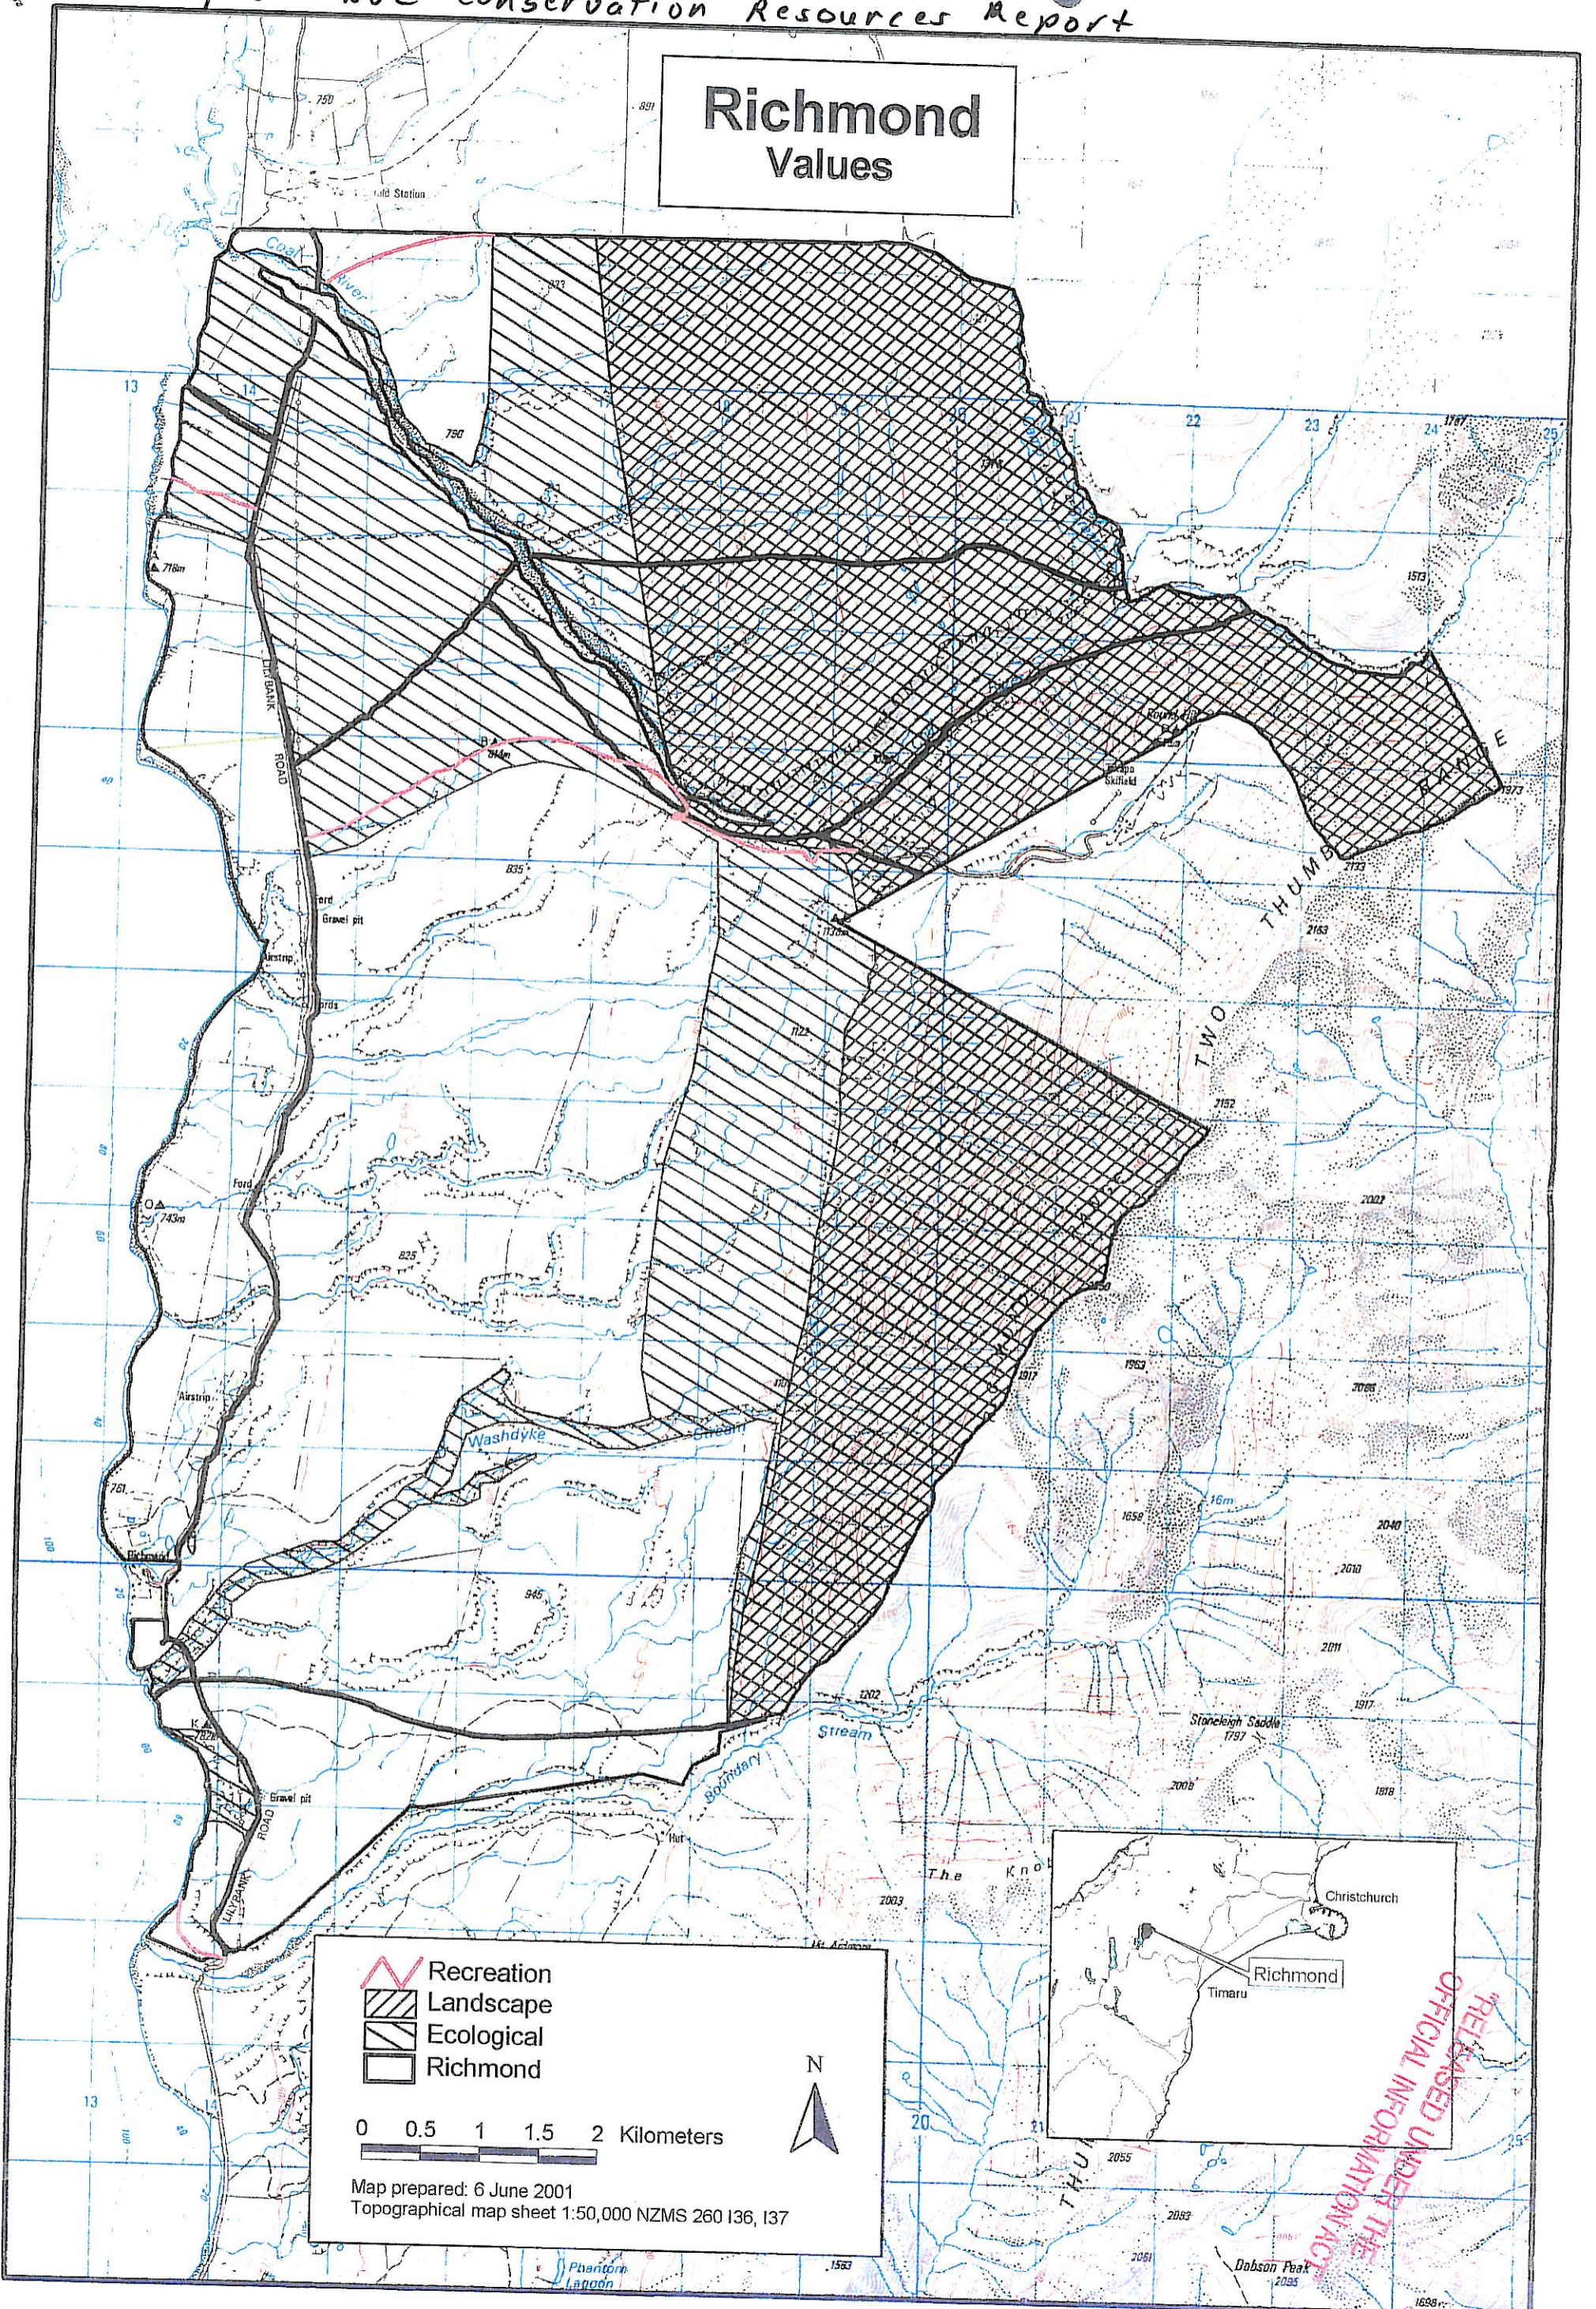

Crown Pastoral Land Tenure Review

Lease name: RICHMOND

Lease number: PT 087

Public Submissions - Part 14

These submissions were received as a result of the public advertising of the Preliminary Proposal for Tenure Review.

January

06

Richmond Values

	Recreation
	Landscape
	Ecological
	Richmond

0 0.5 1 1.5 2 Kilometers

Map prepared: 6 June 2001
Topographical map sheet 1:50,000 NZMS 260 136, 137

RELEASED UNDER THE OFFICIAL INFORMATION ACT