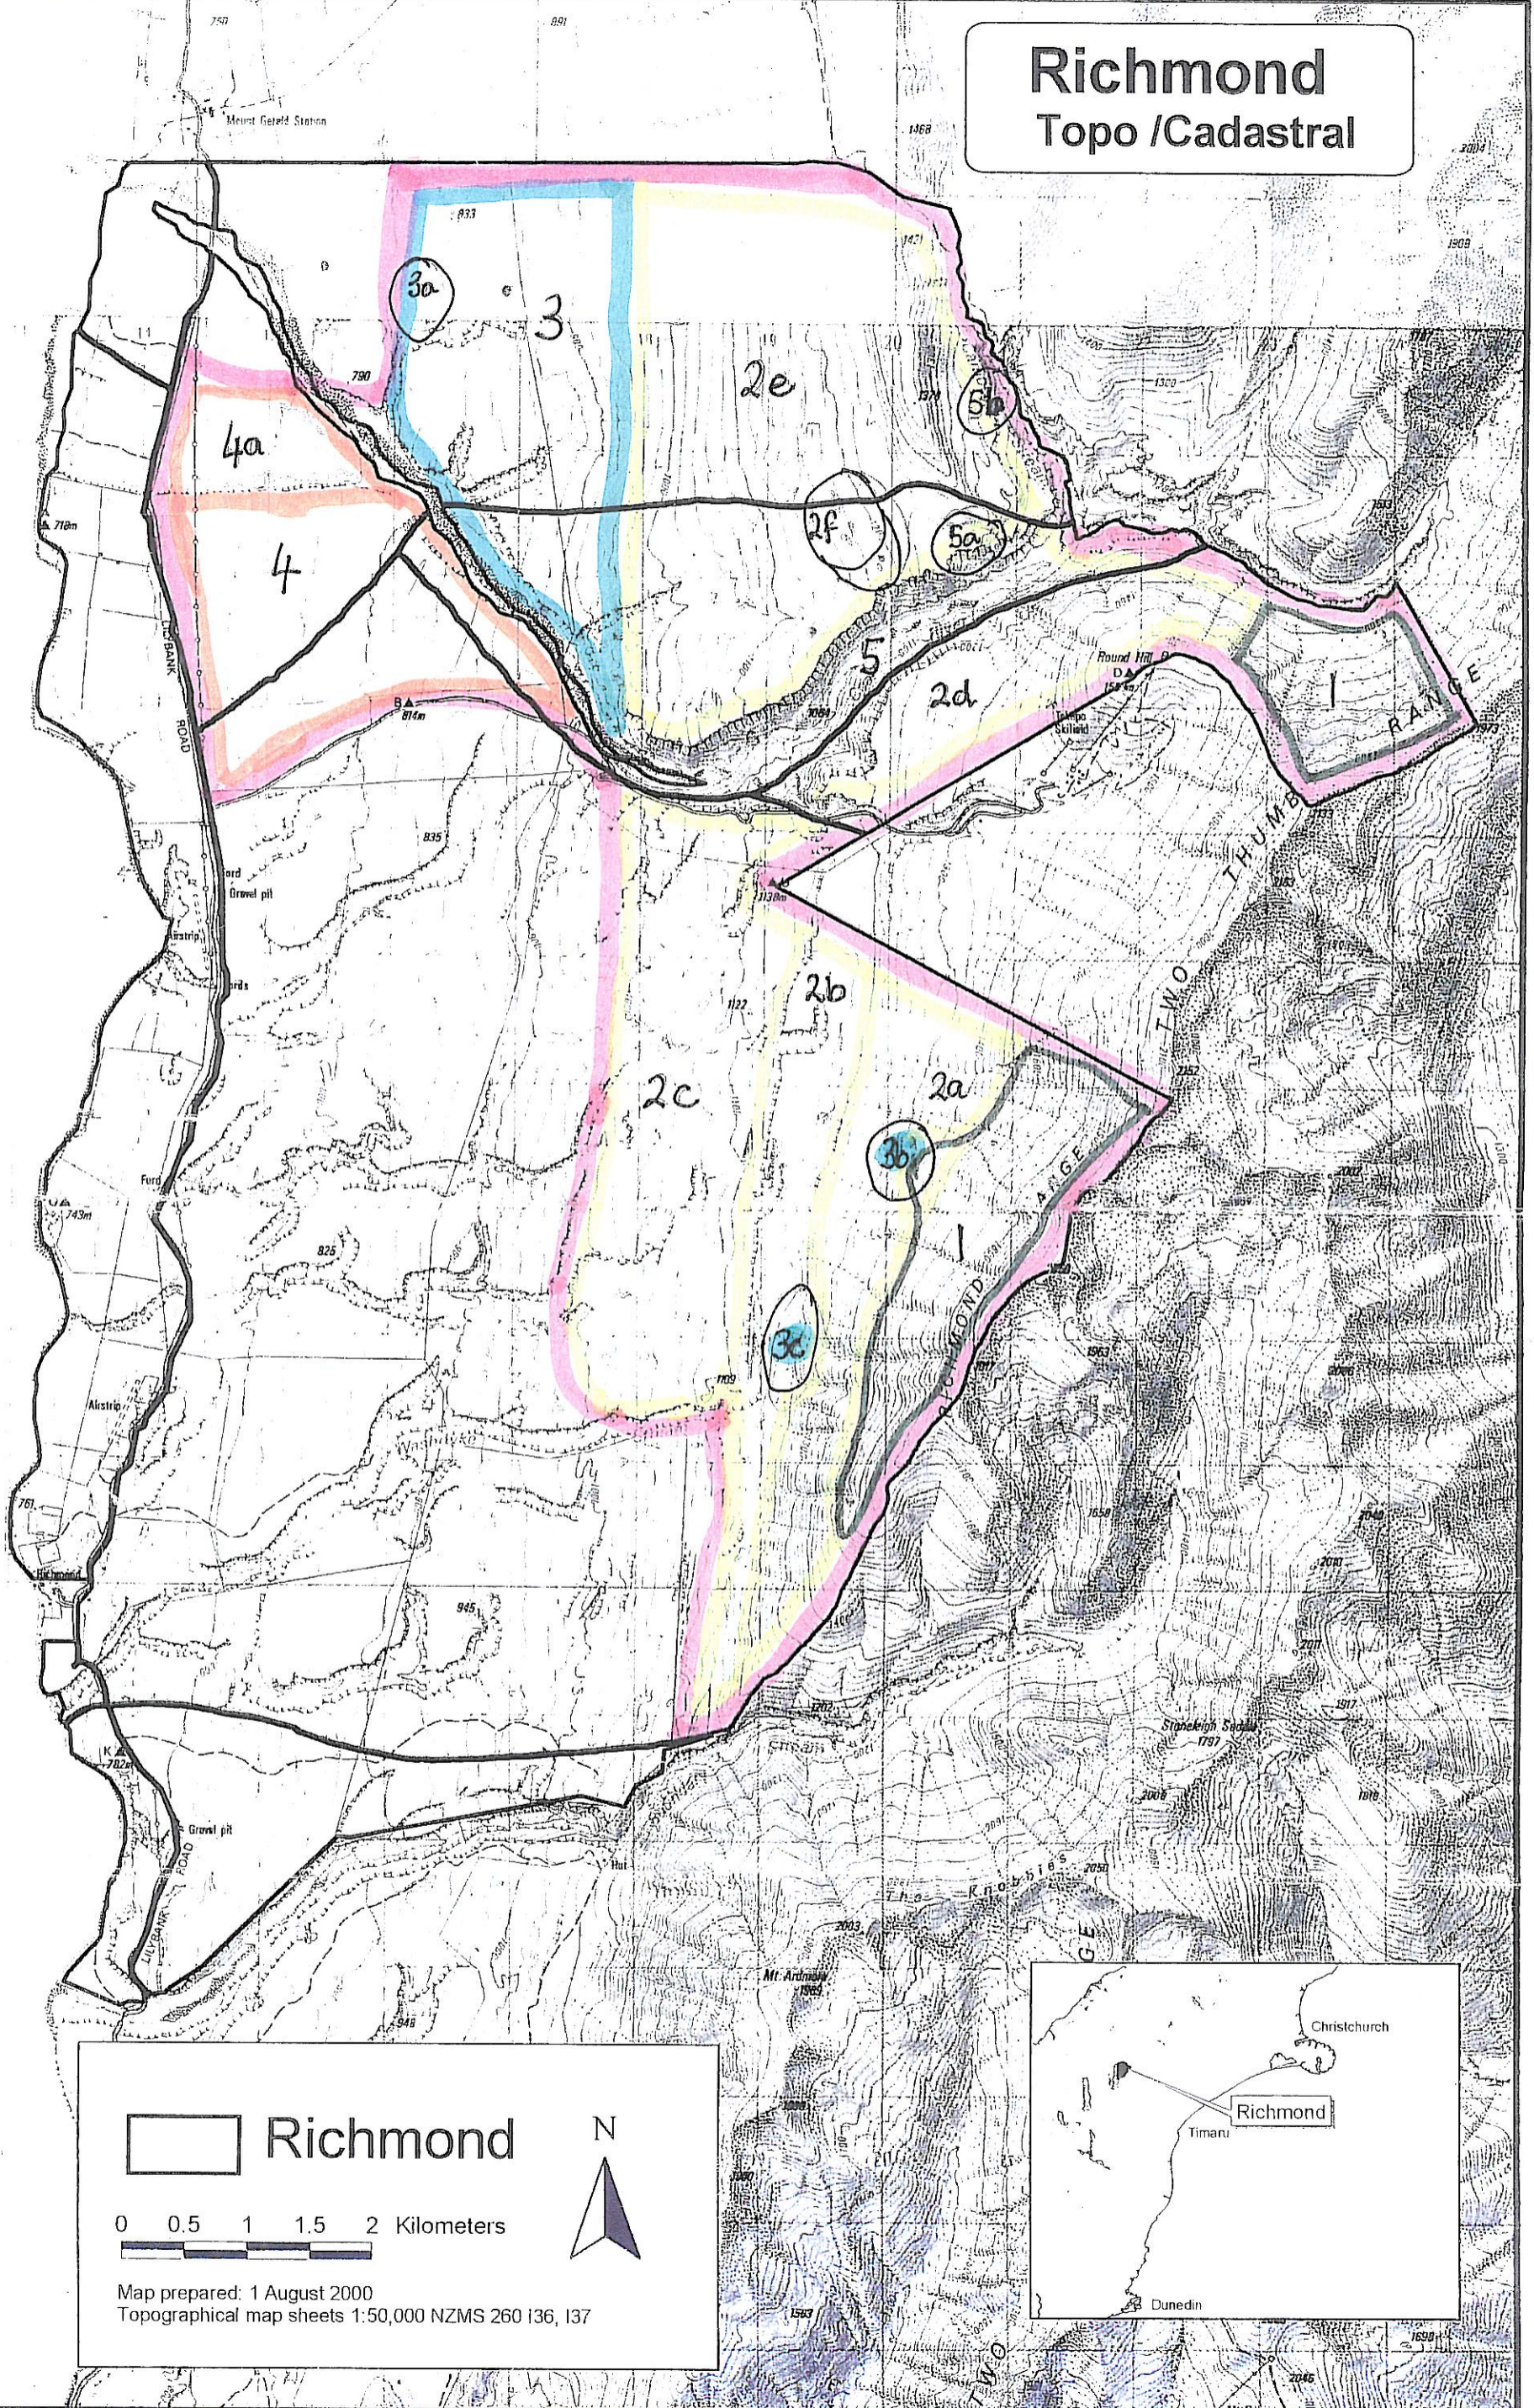

Crown Pastoral Land Tenure Review

Lease name: RICHMOND

Lease number: PT 087

Public Submissions - Part 12

These submissions were received as a result of the public advertising of the Preliminary Proposal for Tenure Review.

January

06

Map 2. Botanical Assessment of Richmond. Report for DOC

Richmond
Topo /Cadastral

Richmond

0 0.5 1 1.5 2 Kilometers

Map prepared: 1 August 2000
Topographical map sheets 1:50,000 NZMS 260 136, 137

Proposed area for protection

Scree (Area 1)

Tall tussock (Area 2a,b,c,d,e,f)

embland (Area 3a,b,c)

Short tussock (Area 4)

Old river bed (Area 5a,b,c)

Coal River (Area 5a,b,c)