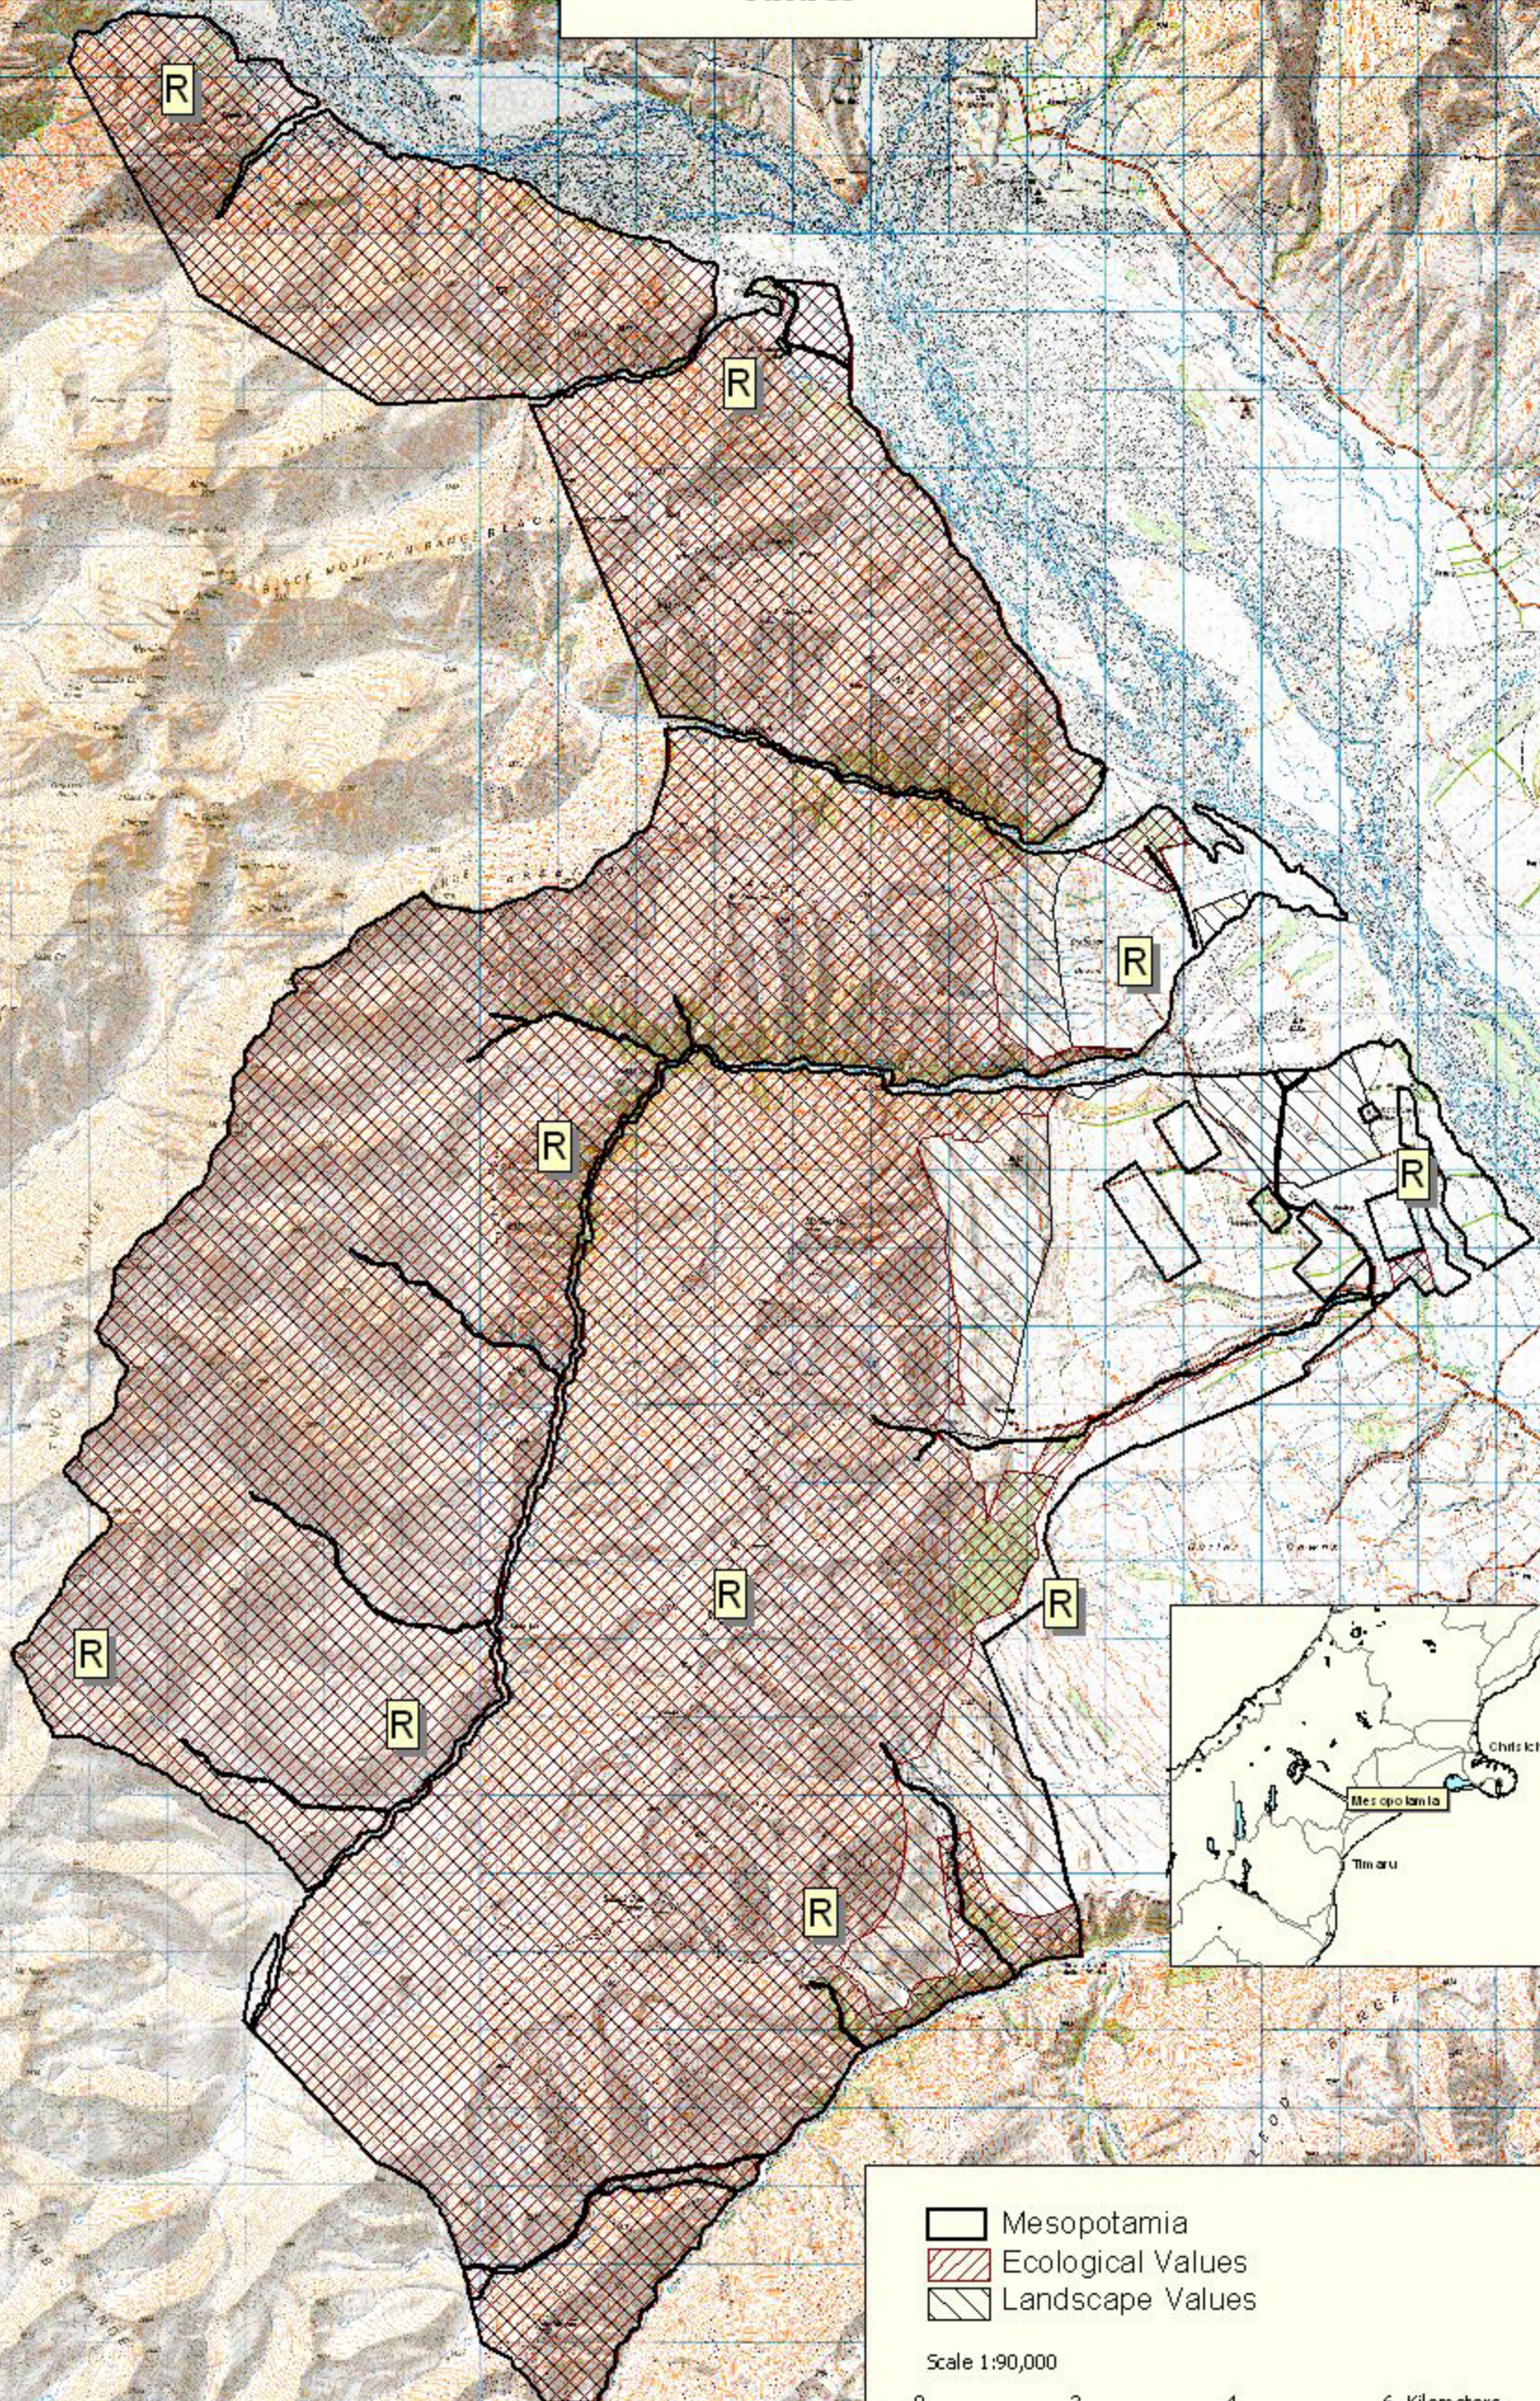

Crown Pastoral Land Tenure Review

Lease name : MESOPOTAMIA

Lease number : PT 057

Plan attaching to the Conservation Resources Report - Values Map

The following plan forms part of the Conservation Resources Report provided by the Department of Conservation.

It is released under the Official information Act 1982.

September

05

Mesopotamia Values

-  Mesopotamia
-  Ecological Values
-  Landscape Values

Scale 1:90,000

Map prepared: 8 July 2002
Topographical map sheets 1:50,000 NZMS 260 I35, I36, I37, J36, J37