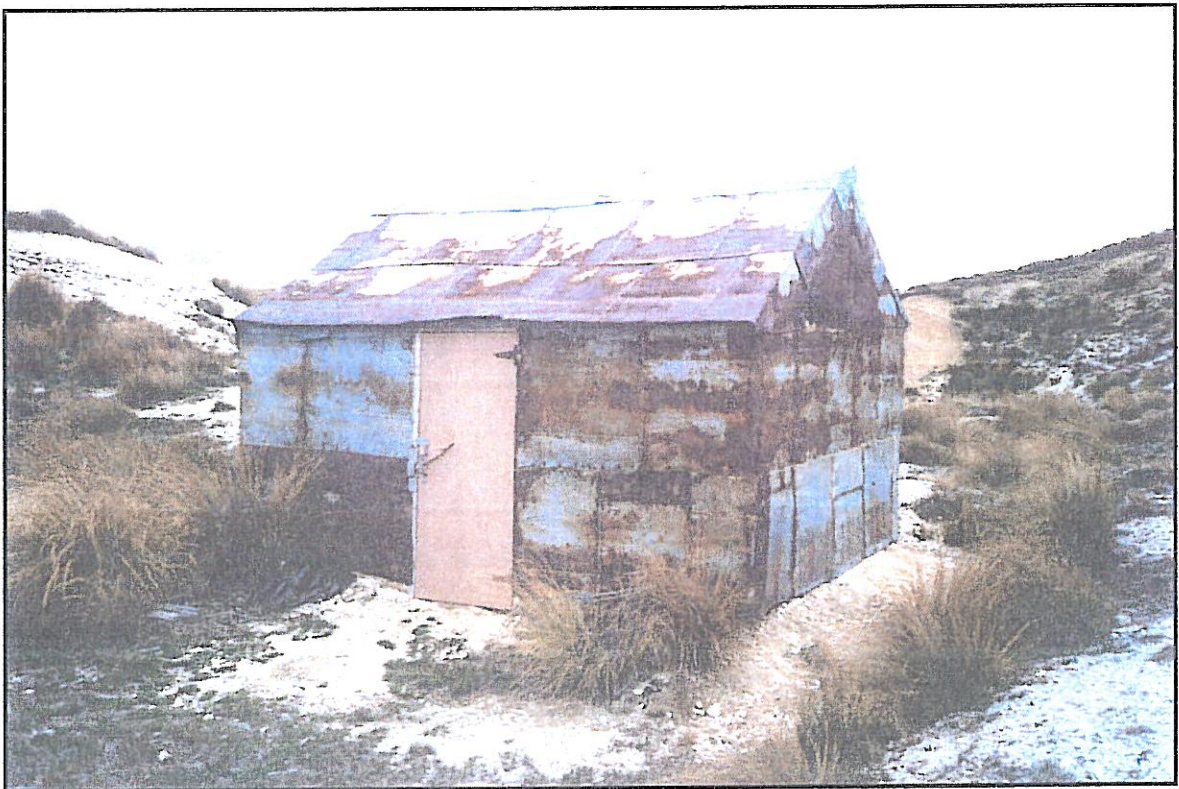

Crown Pastoral Land Tenure Review

Lease name : KYEBURN

Lease number : PO 197

Conservation Resources Report - Part 3

As part of the process of Tenure Review, advice on significant inherent values within the pastoral lease is provided by Department of Conservation officials in the form of a Conservation Resources Report. This report is the result of outdoor survey and inspection. It is a key piece of information for the development of a preliminary consultation document.

**Miners Hut.
Made from flattened water pipes.**

Kyeburn Looking North and East toward the St Marys Range

The Buster Diggings