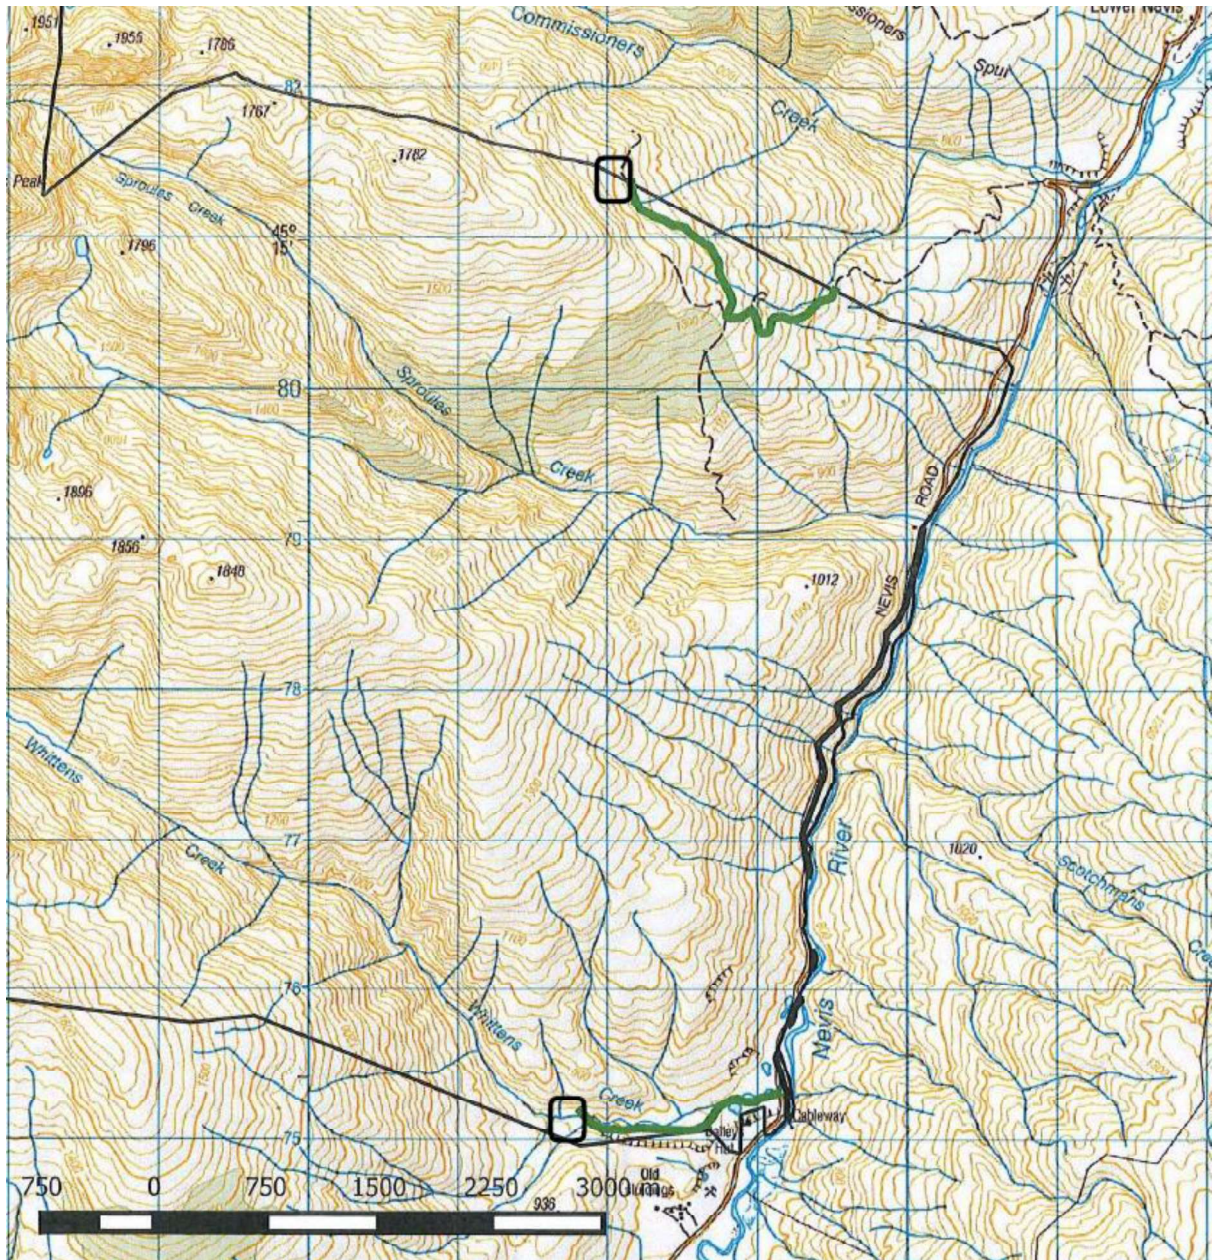

## SECOND SCHEDULE

The Operational Area comprises the tracks and landing sites shown on the below plans located on the Loch Linnhe pastoral lease (Po230, CIR OT386/138).

-  Loch Linnhe pastoral lease boundary
-  Alpine Luxury Tours permitted tracks
-  Alpine Luxury Tours permitted helicopter landing sites

-  Loch Linnhe pastoral lease boundary
-  Alpine Luxury Tours permitted tracks
-  Alpine Luxury Tours permitted helicopter landing sites