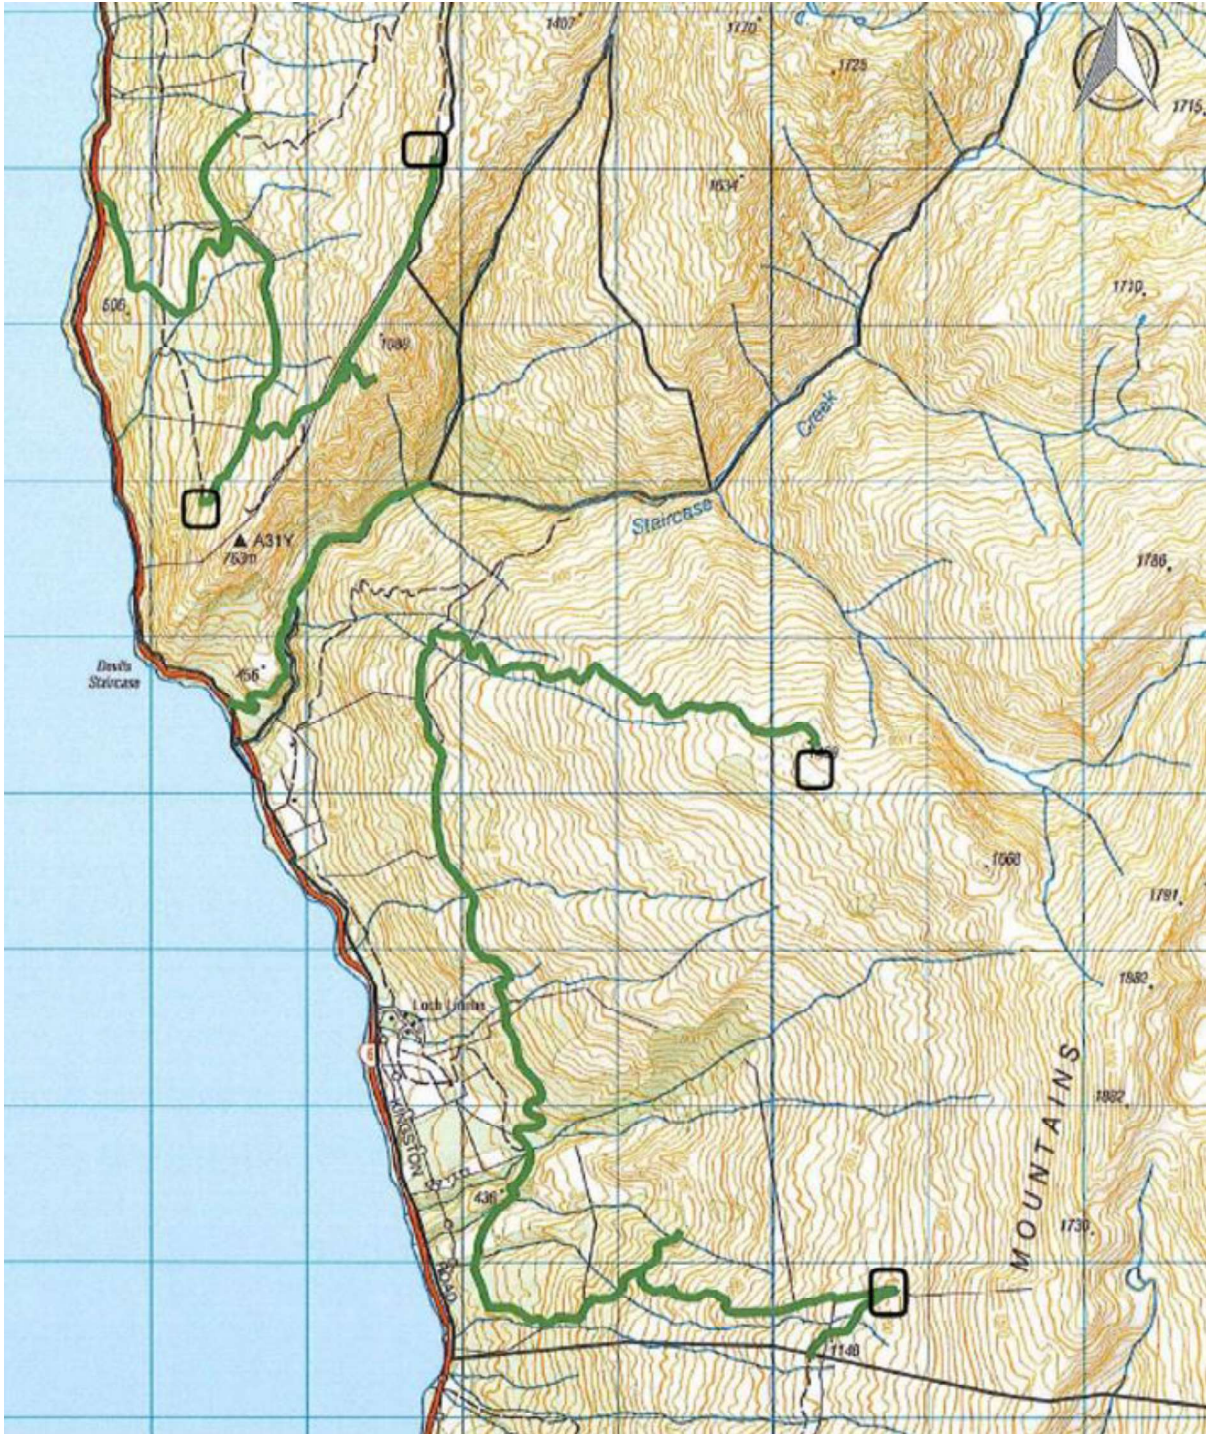

## SECOND SCHEDULE

The Operational Area comprises the tracks and landing sites shown on the below plans located on the Loch Linnhe pastoral lease (Po230, CIR OT386/138).

-  Loch Linnhe pastoral lease boundary
-  Alpine Luxury Tours permitted tracks
-  Alpine Luxury Tours permitted helicopter landing sites

-  Loch Linnhe pastoral lease boundary
-  Alpine Luxury Tours permitted tracks
-  Alpine Luxury Tours permitted helicopter landing sites