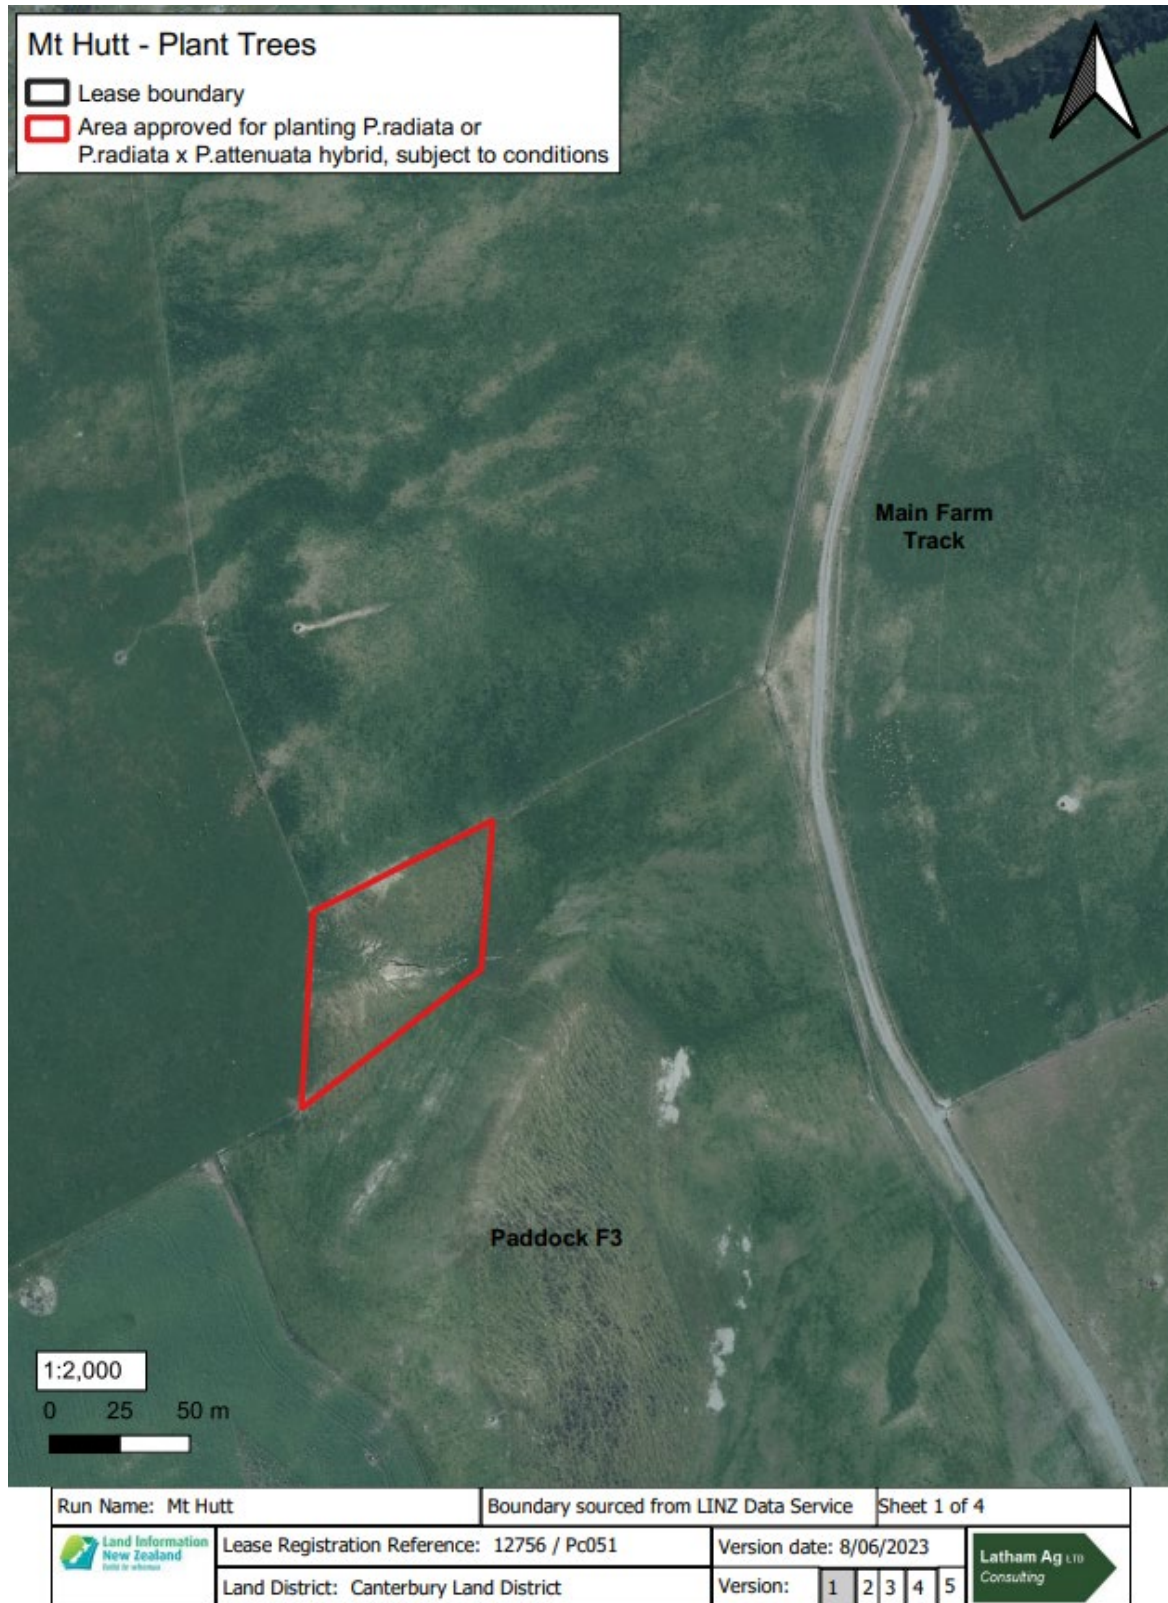

Attachments: Plans 1-4 showing consented activity.

Mt Hutt - Plant Trees

-  Lease boundary
-  Lines approved for planting *P.radiata* or *P.radiata* x *P.attenuata* hybrid, subject to conditions
-  Area approved for planting natives, subject to conditions
-  Line DECLINED for planting *P.radiata* or *P.radiata* x *P.attenuata* hybrid, and APPROVED for planting natives, subject to conditions

Run Name: Mt Hutt		Boundary sourced from LINZ Data Service		Sheet 2 of 4	
	Lease Registration Reference: 12756 / Pc051		Version date: 8/06/2023		
	Land District: Canterbury Land District		Version: 1 2 3 4 5		

Mt Hutt - Plant Trees

-  Lease boundary
-  Lines approved to plant *P.radiata* or *P.radiata* x *P.attenuata* hybrid, subject to conditions

Run Name: Mt Hutt	Boundary sourced from LINZ Data Service	Sheet 3 of 4
	Lease Registration Reference: 12756 / Pc051	Version date: 8/06/2023
	Land District: Canterbury Land District	Version: 1 2 3 4 5
		

Mt Hutt - Plant Trees - Location Plan

- Lease boundary
- Area approved for planting *P.radiata* or *P.radiata* x *P.attenuata* hybrid, subject to conditions
- Lines approved for planting *P.radiata* or *P.radiata* x *P.attenuata* hybrid, subject to conditions
- Area approved for planting natives, subject to conditions
- Line DECLINED for planting *P.radiata* or *P.radiata* x *P.attenuata* hybrid, and APPROVED for planting natives, subject to conditions