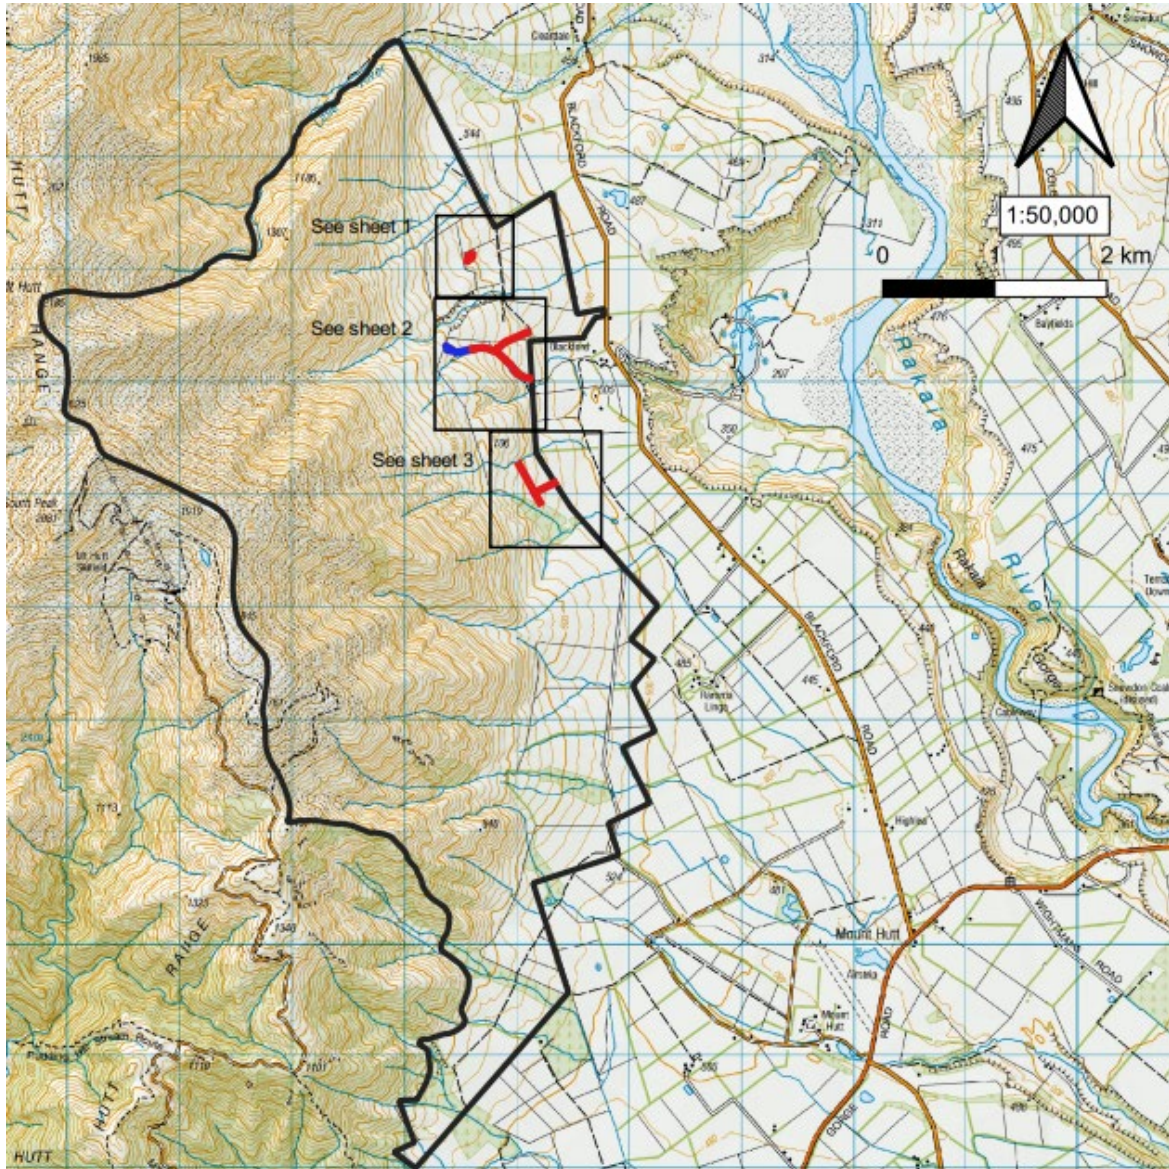

Attachments: Plans 1-4 showing consented activity.

Mt Hutt - Plant Trees

-  Lease boundary
-  Lines approved for planting *P.radiata* or *P.radiata* x *P.attenuata* hybrid, subject to conditions
-  Area approved for planting natives, subject to conditions
-  Line DECLINED for planting *P.radiata* or *P.radiata* x *P.attenuata* hybrid, and APPROVED for planting natives, subject to conditions

Run Name: Mt Hutt		Boundary sourced from LINZ Data Service		Sheet 2 of 4	
	Lease Registration Reference: 12756 / Pc051		Version date: 8/06/2023		
	Land District: Canterbury Land District		Version: 1 2 3 4 5		

Mt Hutt - Plant Trees

-  Lease boundary
-  Lines approved to plant *P.radiata* or *P.radiata* x *P.attenuata* hybrid, subject to conditions

Run Name: Mt Hutt	Boundary sourced from LINZ Data Service	Sheet 3 of 4
	Lease Registration Reference: 12756 / Pc051	Version date: 8/06/2023
	Land District: Canterbury Land District	Version: 1 2 3 4 5
		

Run Name: Mt Hutt	Boundary sourced from LINZ Data Service	Sheet 4 of 4
 Land Information New Zealand <small>Te Whānau A Māori</small>	Lease Registration Reference: 12756 / Pc051	Version date: 8/06/2023
	Land District: Canterbury Land District	Version: 1 2 3 4 5