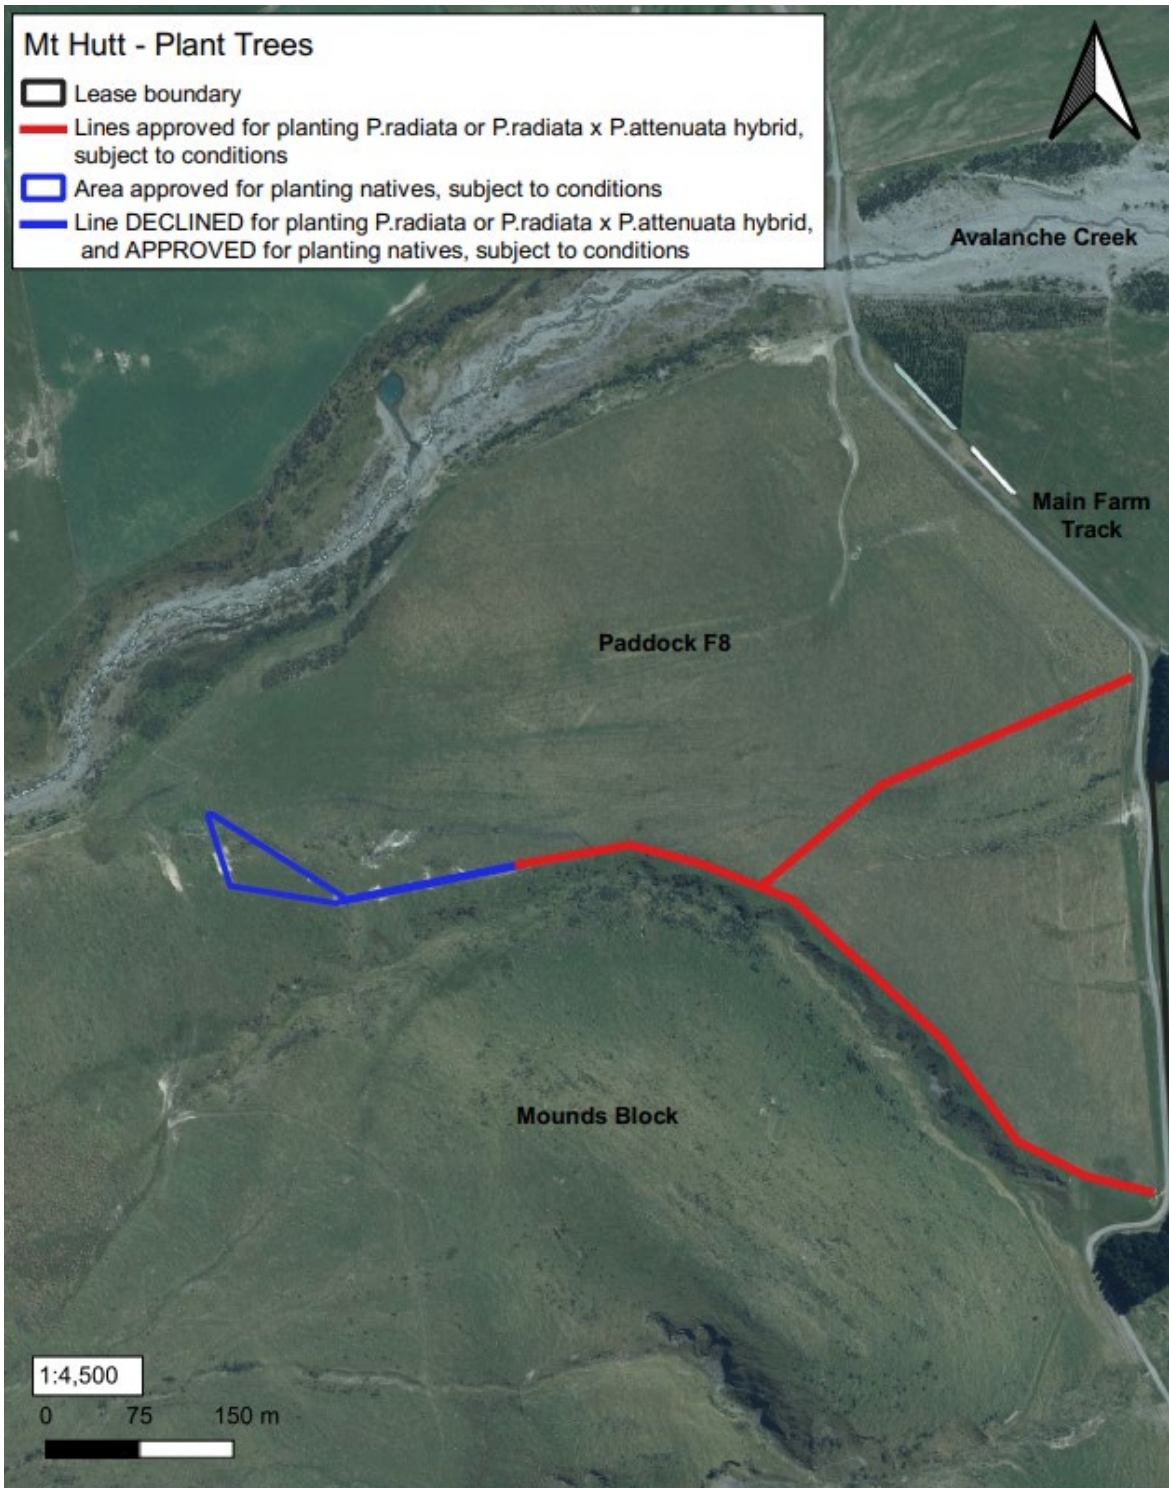

Attachments: Plans 1-4 showing consented activity.

Mt Hutt - Plant Trees

-  Lease boundary
-  Lines approved for planting *P.radiata* or *P.radiata* x *P.attenuata* hybrid, subject to conditions
-  Area approved for planting natives, subject to conditions
-  Line DECLINED for planting *P.radiata* or *P.radiata* x *P.attenuata* hybrid, and APPROVED for planting natives, subject to conditions

Run Name: Mt Hutt		Boundary sourced from LINZ Data Service		Sheet 2 of 4	
	Lease Registration Reference: 12756 / Pc051		Version date: 8/06/2023		
	Land District: Canterbury Land District		Version: 1 2 3 4 5		

Mt Hutt - Plant Trees

-  Lease boundary
-  Lines approved to plant *P.radiata* or *P.radiata* x *P.attenuata* hybrid, subject to conditions

Run Name: Mt Hutt	Boundary sourced from LINZ Data Service	Sheet 3 of 4
	Lease Registration Reference: 12756 / Pc051	Version date: 8/06/2023
	Land District: Canterbury Land District	Version: 1 2 3 4 5
		

Mt Hutt - Plant Trees - Location Plan

- Lease boundary
- Area approved for planting *P.radiata* or *P.radiata* x *P.attenuata* hybrid, subject to conditions
- Lines approved for planting *P.radiata* or *P.radiata* x *P.attenuata* hybrid, subject to conditions
- Area approved for planting natives, subject to conditions
- Line DECLINED for planting *P.radiata* or *P.radiata* x *P.attenuata* hybrid, and APPROVED for planting natives, subject to conditions