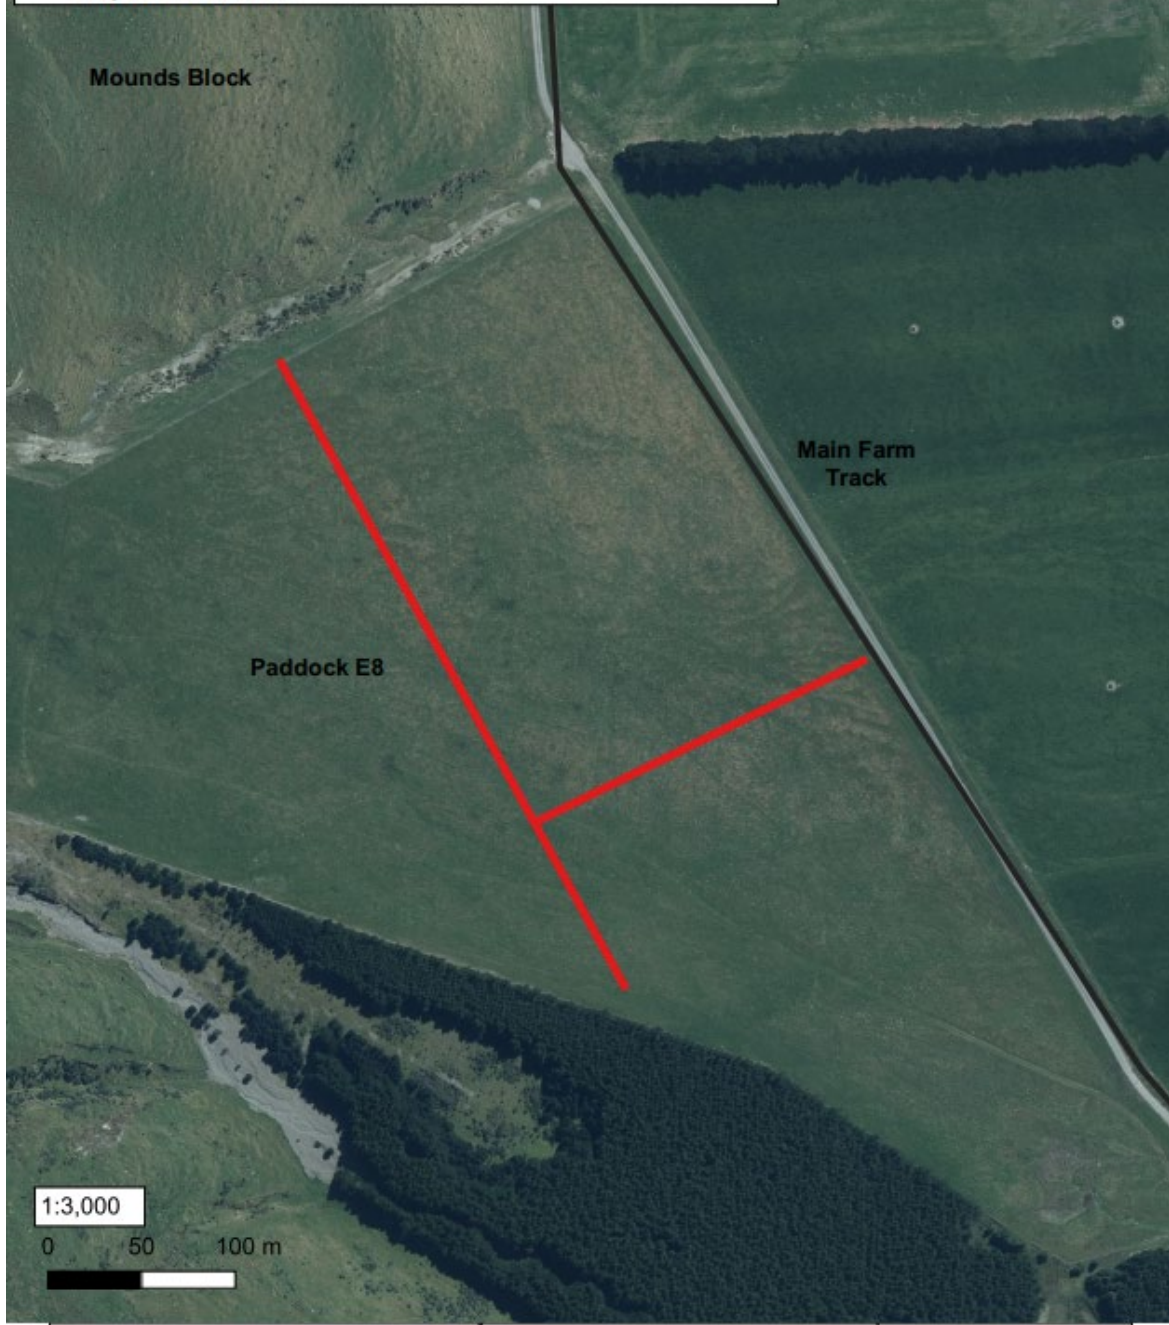

Attachments: Plans 1-4 showing consented activity.

Mt Hutt - Plant Trees

-  Lease boundary
-  Lines approved for planting *P.radiata* or *P.radiata* x *P.attenuata* hybrid, subject to conditions
-  Area approved for planting natives, subject to conditions
-  Line DECLINED for planting *P.radiata* or *P.radiata* x *P.attenuata* hybrid, and APPROVED for planting natives, subject to conditions

Run Name: Mt Hutt		Boundary sourced from LINZ Data Service		Sheet 2 of 4	
	Lease Registration Reference: 12756 / Pc051		Version date: 8/06/2023		
	Land District: Canterbury Land District		Version: 1 2 3 4 5		

Mt Hutt - Plant Trees

-  Lease boundary
-  Lines approved to plant *P.radiata* or *P.radiata* x *P.attenuata* hybrid, subject to conditions

Run Name: Mt Hutt	Boundary sourced from LINZ Data Service	Sheet 3 of 4
	Lease Registration Reference: 12756 / Pc051	Version date: 8/06/2023
	Land District: Canterbury Land District	Version: 1 2 3 4 5
		

Mt Hutt - Plant Trees - Location Plan

- Lease boundary
- Area approved for planting *P.radiata* or *P.radiata* x *P.attenuata* hybrid, subject to conditions
- Lines approved for planting *P.radiata* or *P.radiata* x *P.attenuata* hybrid, subject to conditions
- Area approved for planting natives, subject to conditions
- Line DECLINED for planting *P.radiata* or *P.radiata* x *P.attenuata* hybrid, and APPROVED for planting natives, subject to conditions