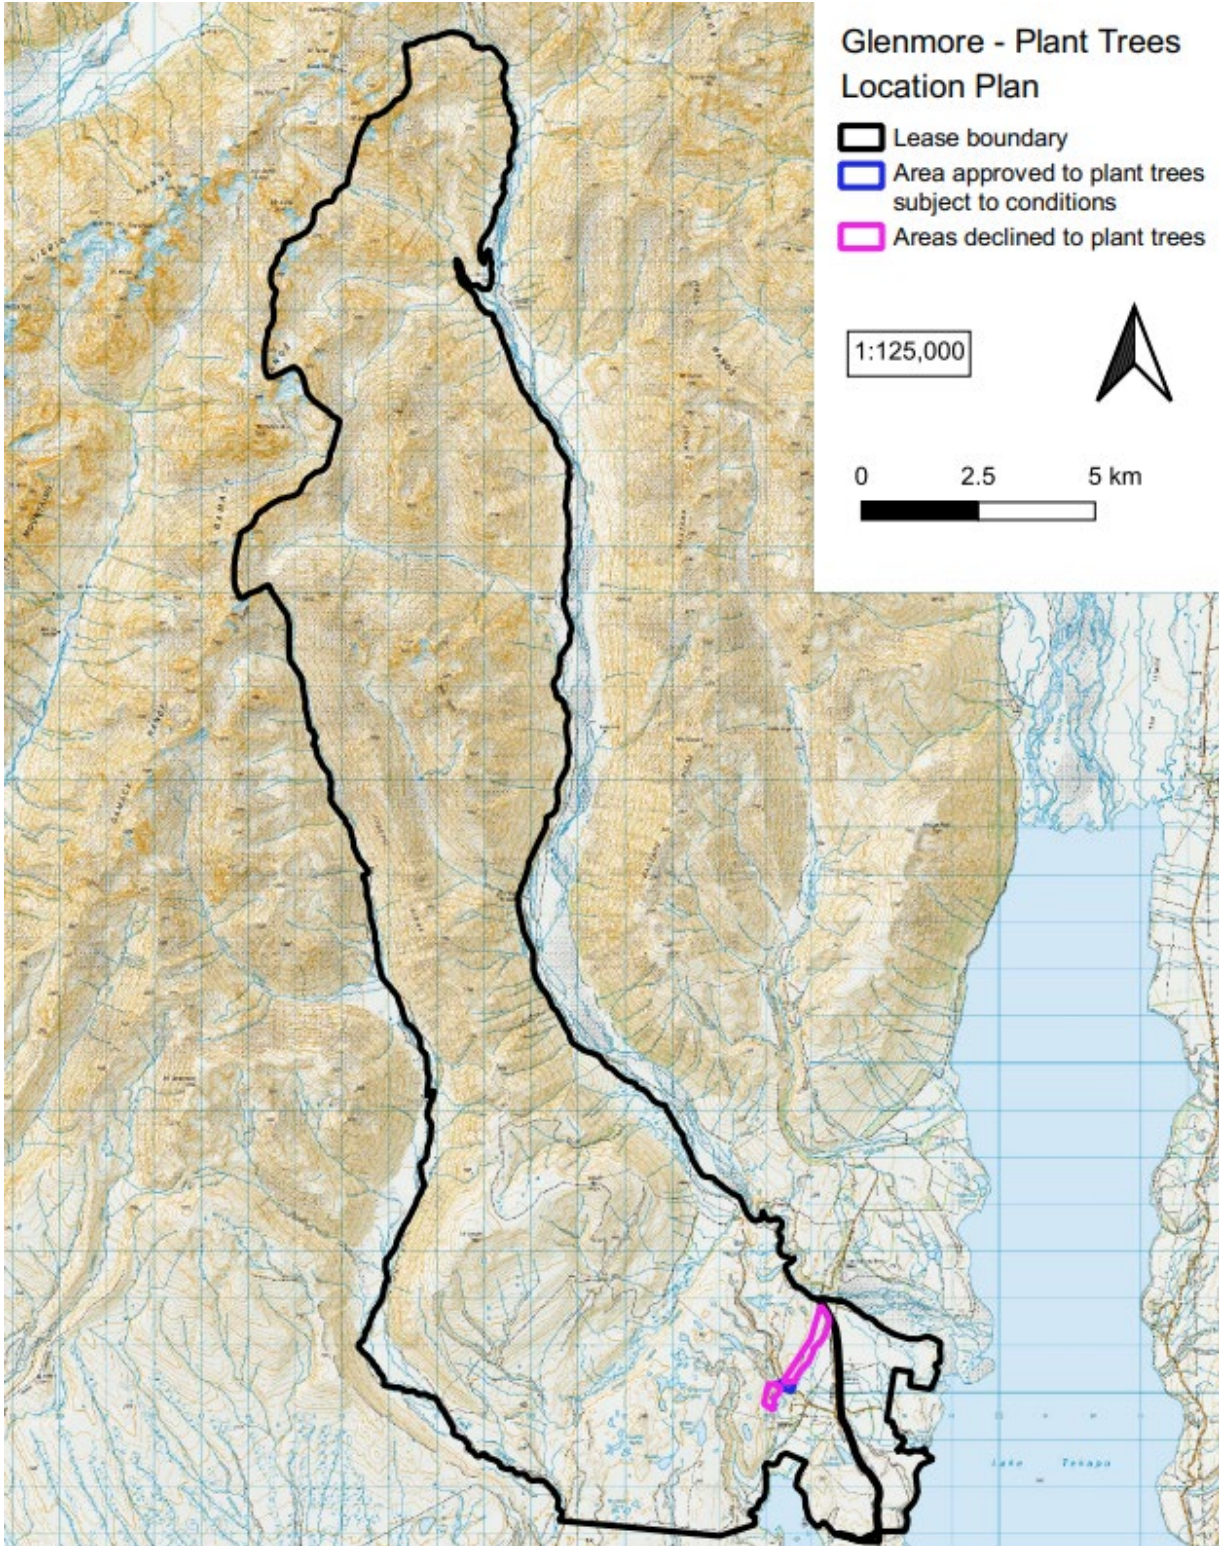

Glenmore - Plant Trees

- Lease boundary
- Area approved to plant trees subject to conditions
- Areas declined to plant trees

Run Name: Glenmore	Boundary sourced from LINZ Data Service	Sheet 1 of 2
	Lease Registration Reference: 12669 / Pt001	Version date: 17/2/2023
	Land District: Canterbury Land District	Version: 1 2 3 4 5
		

**Glenmore - Plant Trees
Location Plan**

- Lease boundary
- Area approved to plant trees subject to conditions
- Areas declined to plant trees

1:125,000

0 2.5 5 km

Run Name: Glenmore		Boundary sourced from LINZ Data Service		Sheet 2 of 2			
	Lease Registration Reference: 12669 / Pt001		Version date: 17/2/2023				
	Land District: Canterbury Land District		Version:	1	2	3	4
