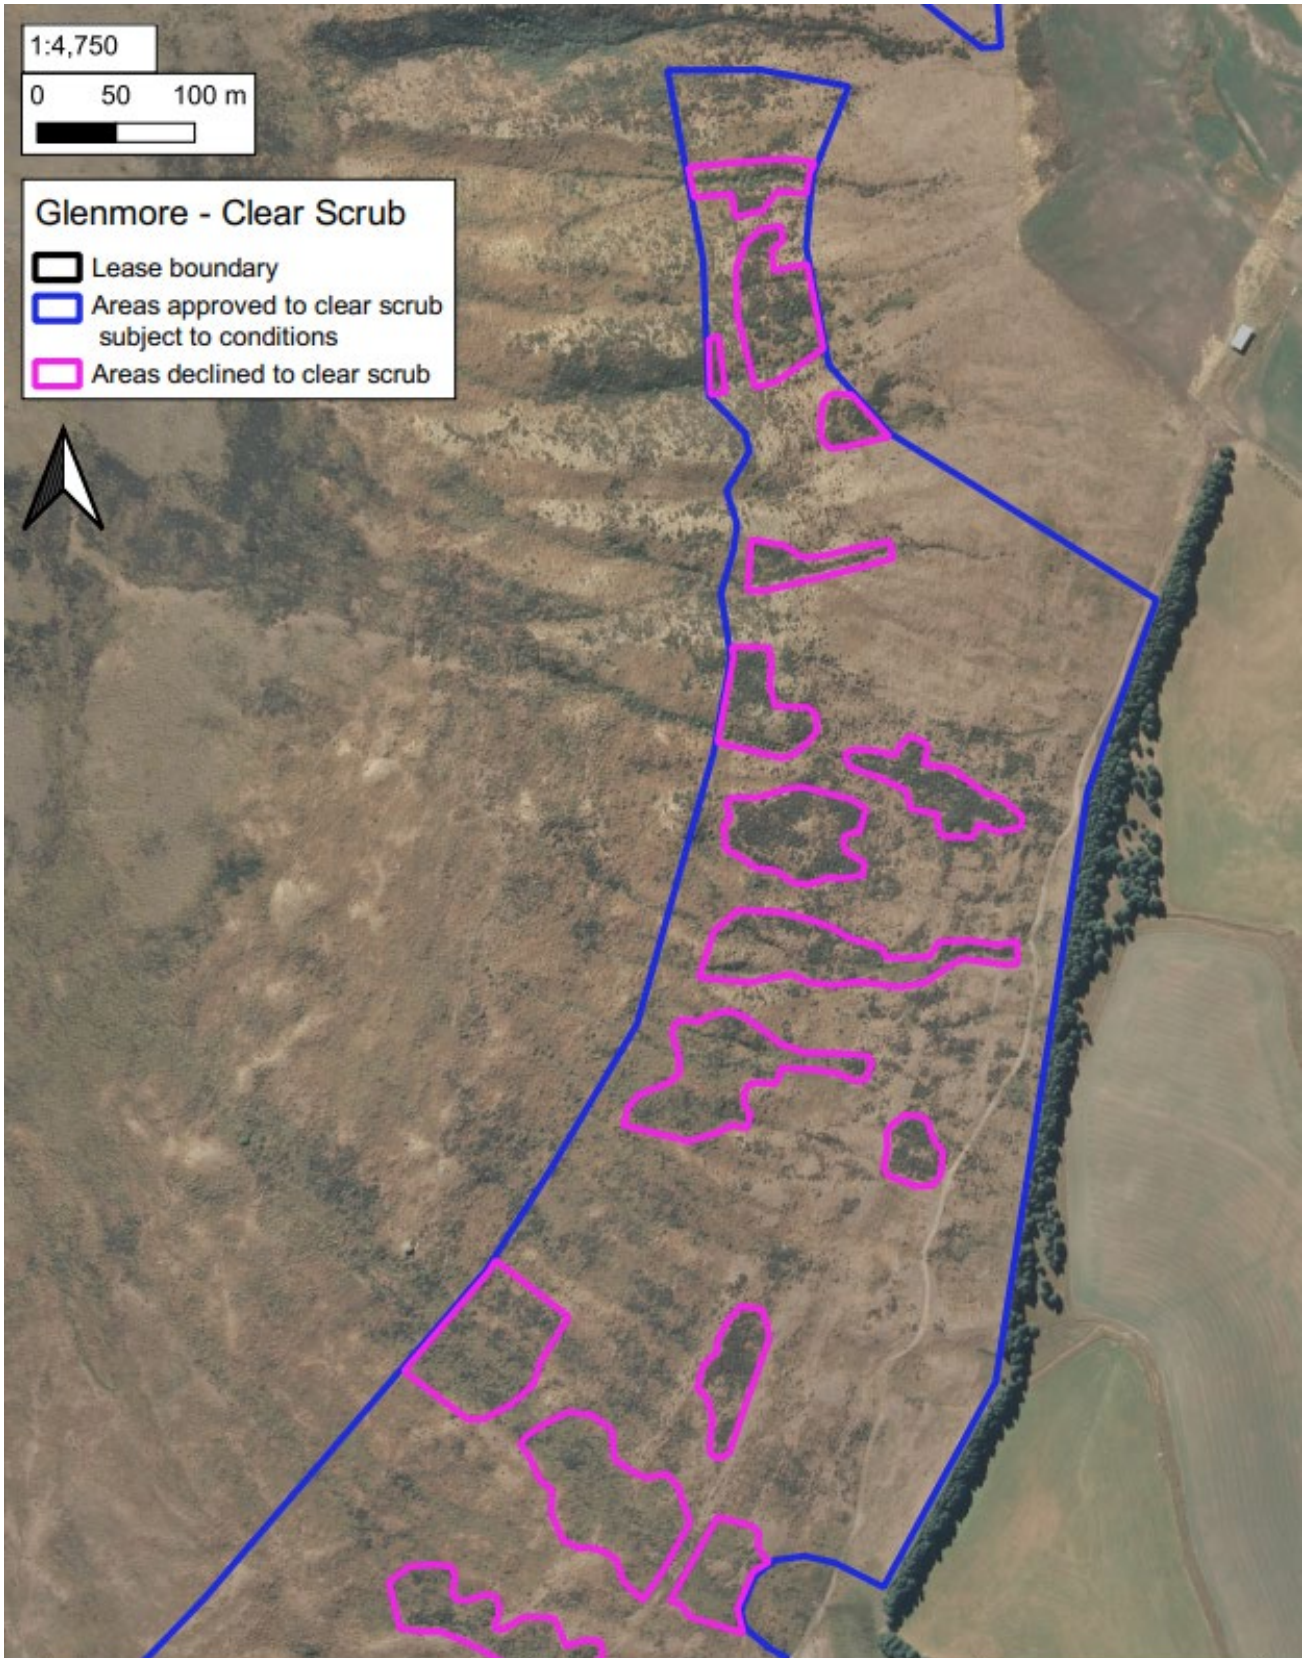

Run Name: Glenmore	Boundary sourced from LINZ Data Service	Sheet 2 of 9
	Lease Registration Reference: 12669 / Pt001	Version date: 17/2/2023
	Land District: Canterbury Land District	Version: 1 2 3 4 5
		

Glenmore - Clear Scrub

-  Lease boundary
-  Areas approved to clear scrub subject to conditions
-  Areas declined to clear scrub

Cass River

1:3,500

0 50 100 m

Run Name: Glenmore		Boundary sourced from LINZ Data Service		Sheet 3 of 9	
	Lease Registration Reference: 12669 / Pt001		Version date: 17/2/2023		
	Land District: Canterbury Land District		Version: 1 2 3 4 5		

Run Name: Glenmore	Boundary sourced from LINZ Data Service	Sheet 4 of 9
 Land Information New Zealand	Lease Registration Reference: 12669 / Pt001	Version date: 17/2/2023
Land District: Canterbury Land District	Version: 1 2 3 4 5	 Latham Ag Consulting

1:4,750
 0 50 100 m

Glenmore - Clear Scrub

- Lease boundary
- Areas approved to clear scrub subject to conditions
- Areas declined to clear scrub

Run Name: Glenmore	Boundary sourced from LINZ Data Service	Sheet 6 of 9
	Lease Registration Reference: 12669 / Pt001	Version date: 17/2/2023
	Land District: Canterbury Land District	Version: 1 2 3 4 5