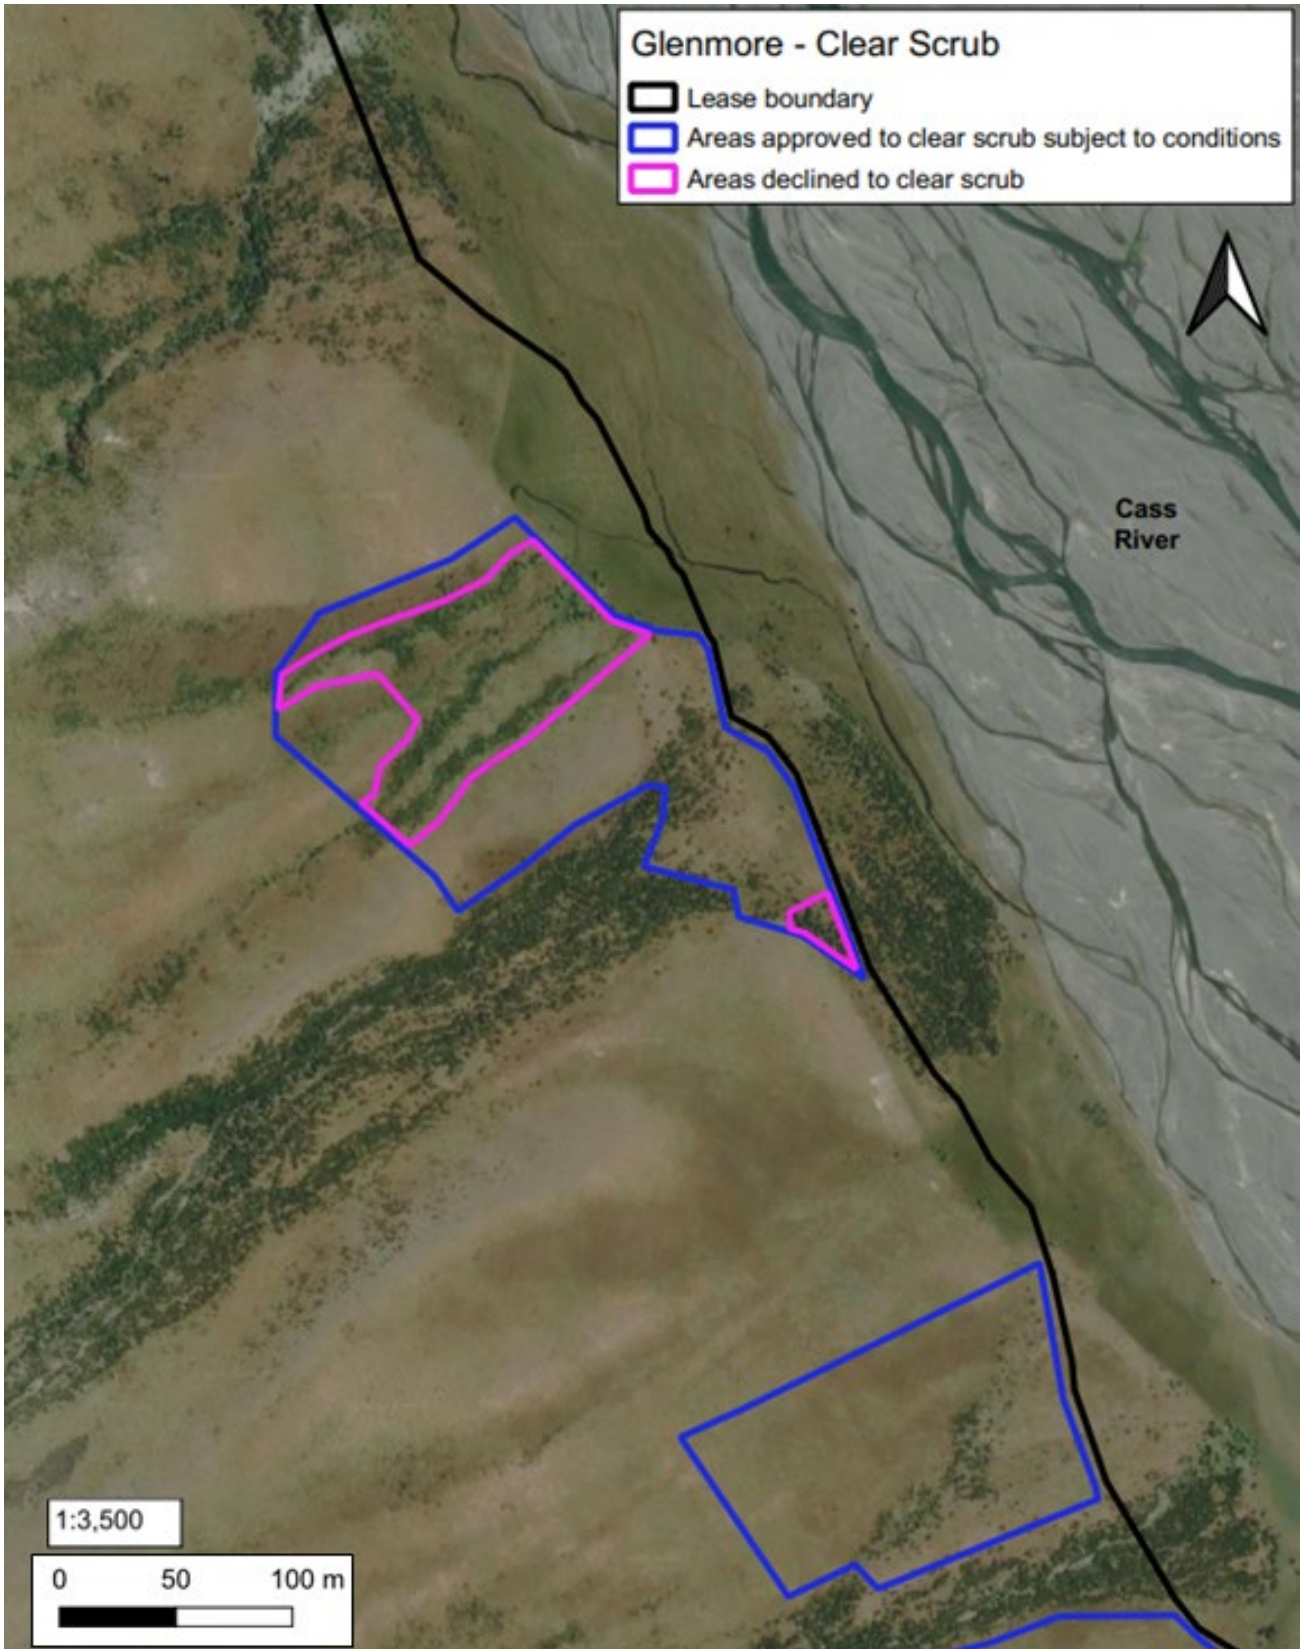

Run Name: Glenmore	Boundary sourced from LINZ Data Service	Sheet 1 of 9
	Lease Registration Reference: 12669 / Pt001	Version date: 17/2/2023
	Land District: Canterbury Land District	Version: 1 2 3 4 5
		

Run Name: Glenmore	Boundary sourced from LINZ Data Service	Sheet 2 of 9
	Lease Registration Reference: 12669 / Pt001	Version date: 17/2/2023
	Land District: Canterbury Land District	Version: 1 2 3 4 5
		

Glenmore - Clear Scrub

-  Lease boundary
-  Areas approved to clear scrub subject to conditions
-  Areas declined to clear scrub

Cass River

1:3,500

0 50 100 m

Run Name: Glenmore		Boundary sourced from LINZ Data Service		Sheet 3 of 9	
	Lease Registration Reference: 12669 / Pt001		Version date: 17/2/2023		
	Land District: Canterbury Land District		Version: 1 2 3 4 5		

1:4,750
 0 50 100 m

Glenmore - Clear Scrub

- Lease boundary
- Areas approved to clear scrub subject to conditions
- Areas declined to clear scrub

Run Name: Glenmore	Boundary sourced from LINZ Data Service	Sheet 6 of 9
	Lease Registration Reference: 12669 / Pt001	Version date: 17/2/2023
	Land District: Canterbury Land District	Version: 1 2 3 4 5