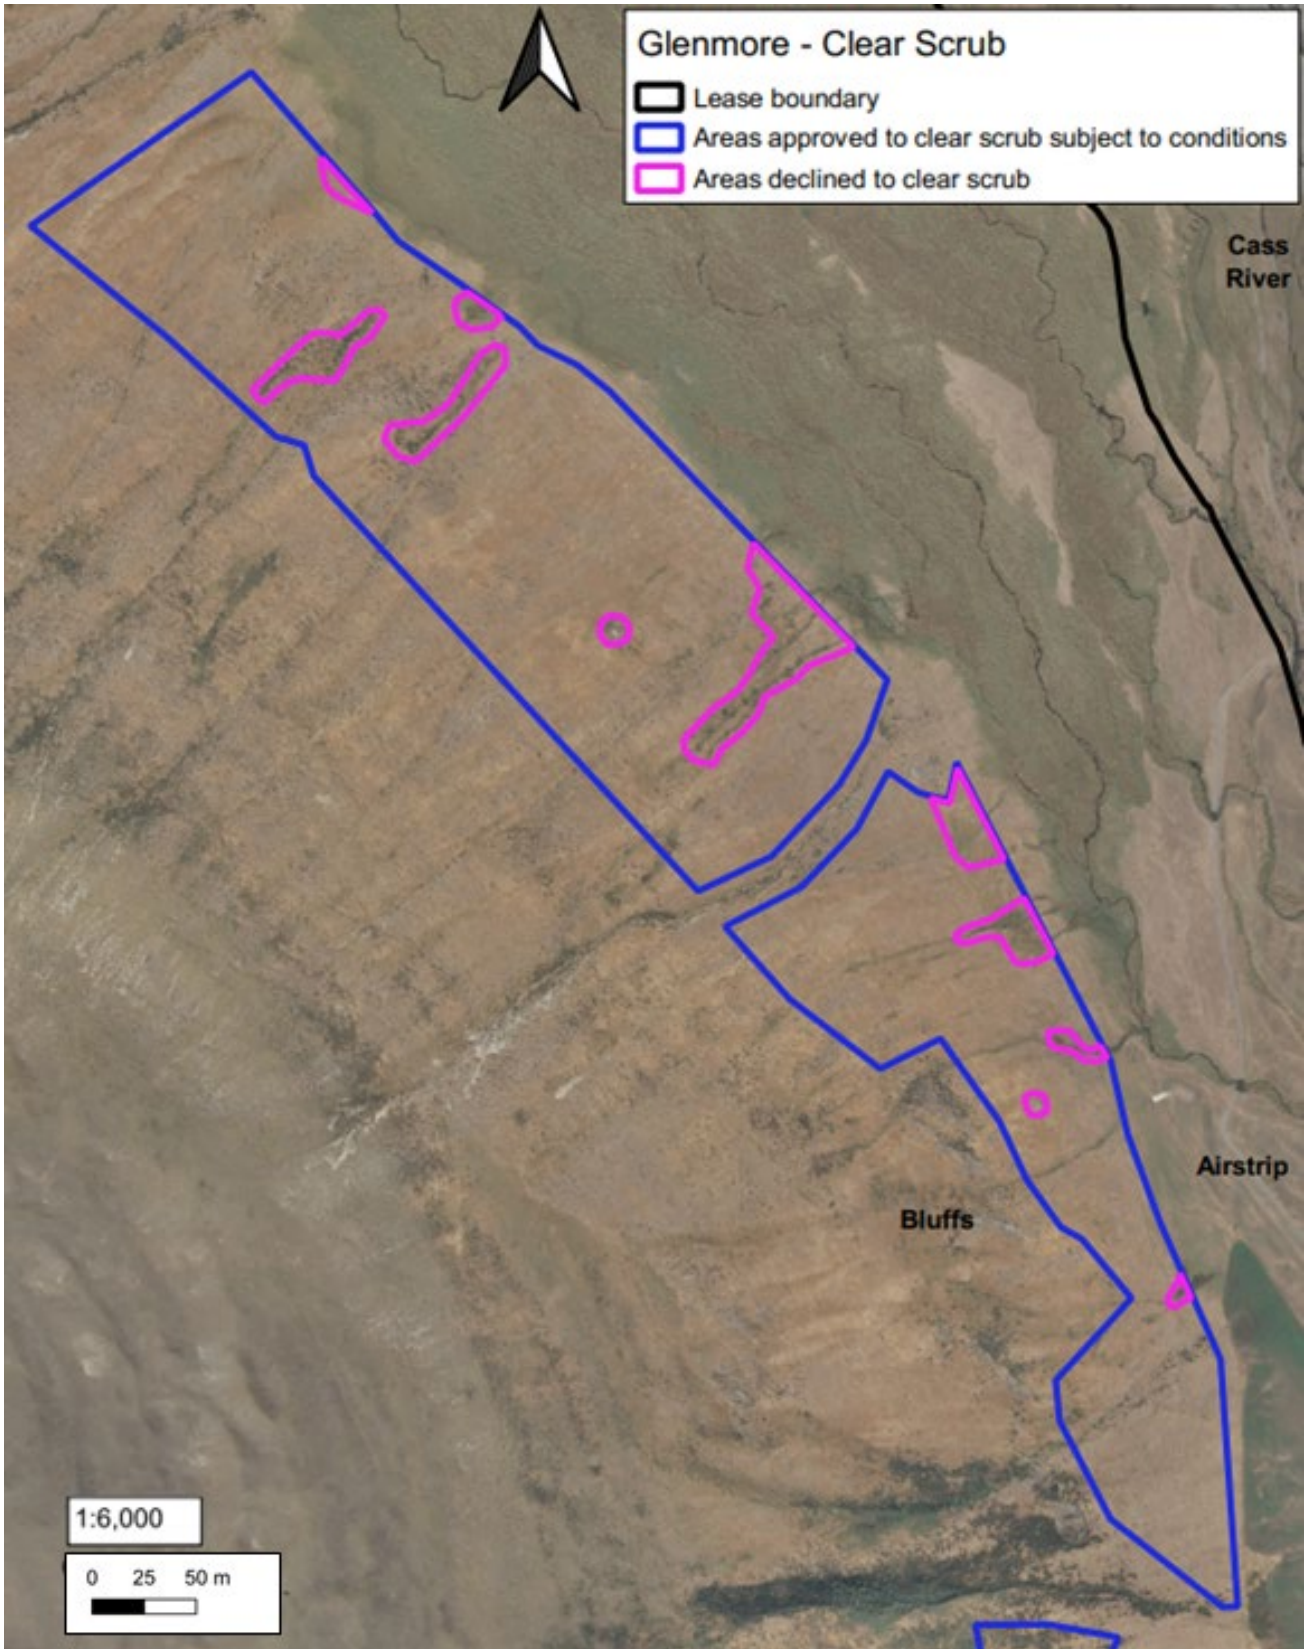

Run Name: Glenmore	Boundary sourced from LINZ Data Service	Sheet 2 of 9
	Lease Registration Reference: 12669 / Pt001	Version date: 17/2/2023
	Land District: Canterbury Land District	Version: 1 2 3 4 5
		

Glenmore - Clear Scrub

-  Lease boundary
-  Areas approved to clear scrub subject to conditions
-  Areas declined to clear scrub

Cass River

1:3,500

0 50 100 m

Run Name: Glenmore		Boundary sourced from LINZ Data Service		Sheet 3 of 9	
	Lease Registration Reference: 12669 / Pt001		Version date: 17/2/2023		
	Land District: Canterbury Land District		Version: 1 2 3 4 5		

Run Name: Glenmore	Boundary sourced from LINZ Data Service	Sheet 4 of 9
 Land Information New Zealand	Lease Registration Reference: 12669 / Pt001	Version date: 17/2/2023
Land District: Canterbury Land District	Version: 1 2 3 4 5	 Latham Ag Consulting

1:4,750
 0 50 100 m

Glenmore - Clear Scrub

- Lease boundary
- Areas approved to clear scrub subject to conditions
- Areas declined to clear scrub

Run Name: Glenmore	Boundary sourced from LINZ Data Service	Sheet 6 of 9
	Lease Registration Reference: 12669 / Pt001	Version date: 17/2/2023
	Land District: Canterbury Land District	Version: 1 2 3 4 5