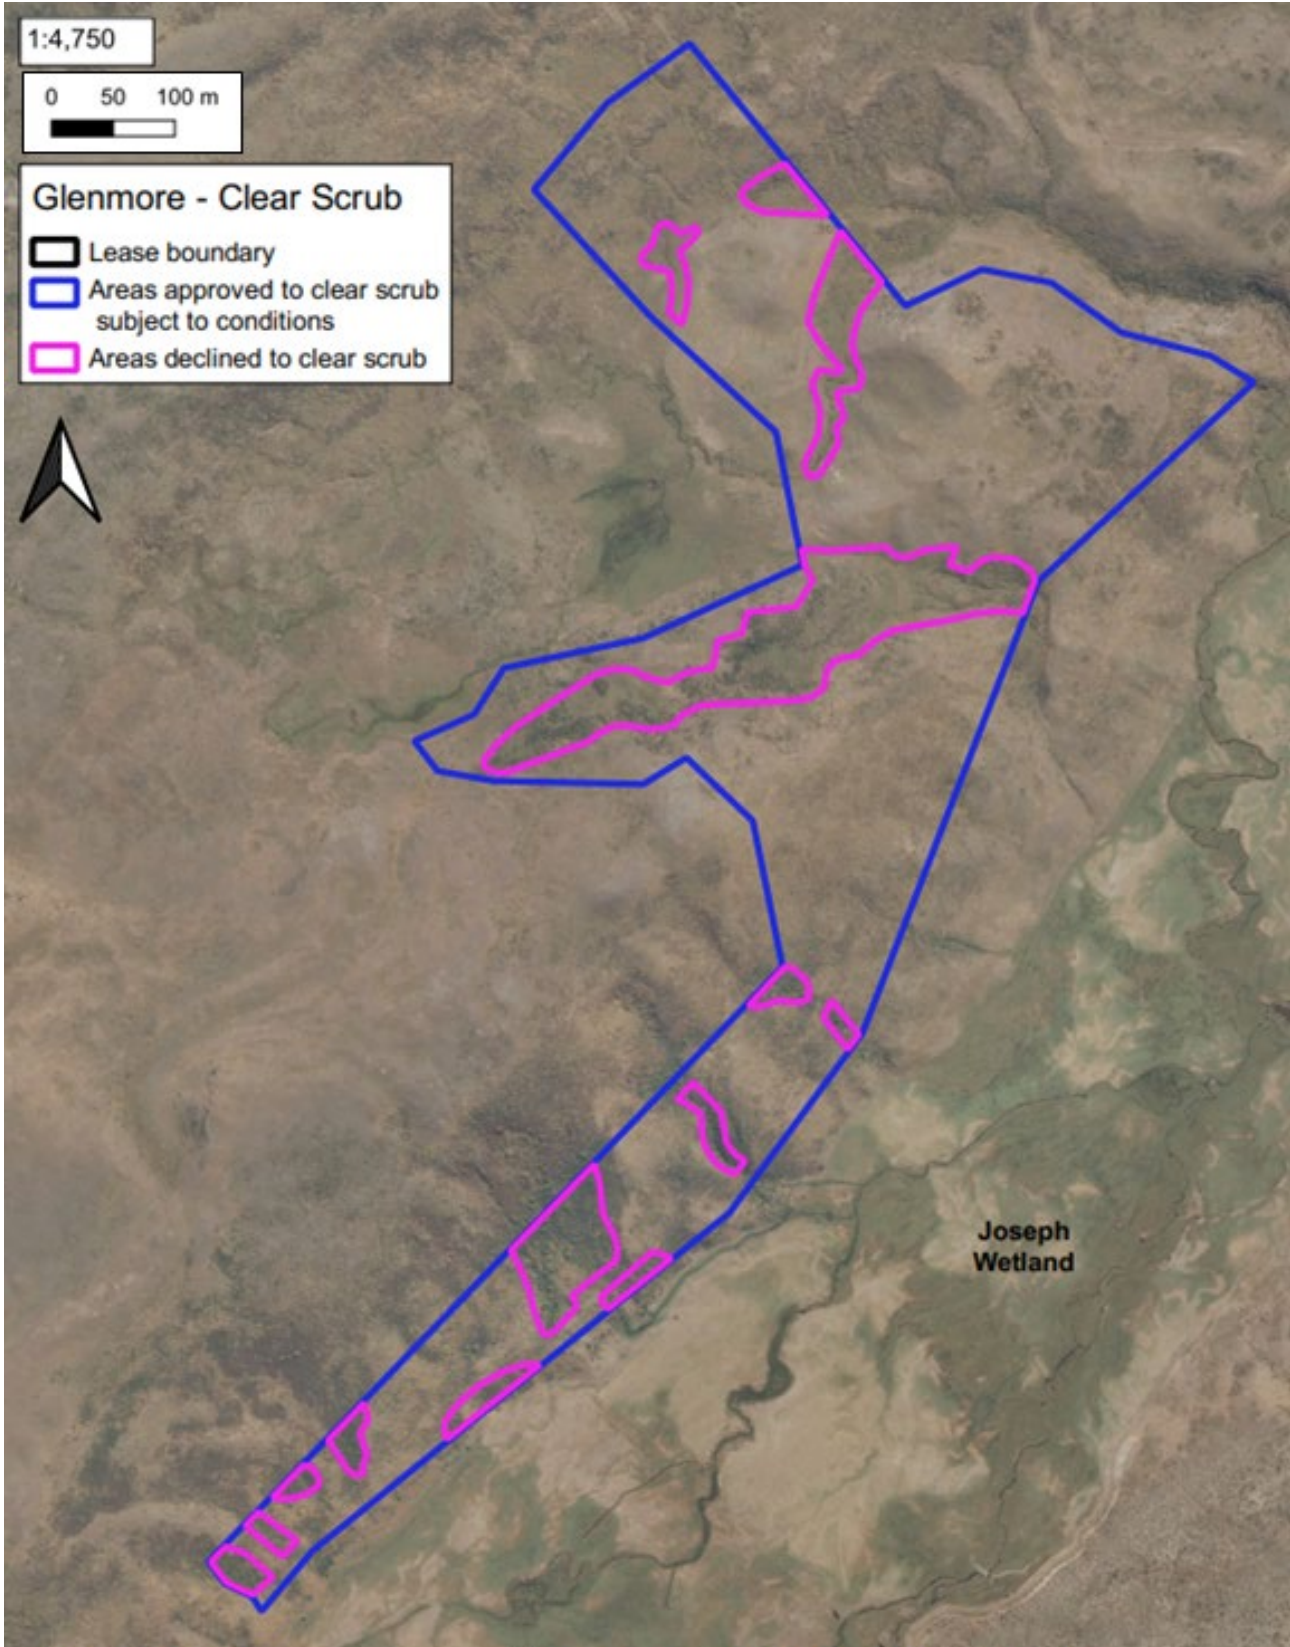

Glenmore - Clear Scrub

-  Lease boundary
-  Areas approved to clear scrub subject to conditions
-  Areas declined to clear scrub

Cass River

1:3,500

0 50 100 m

Run Name: Glenmore		Boundary sourced from LINZ Data Service		Sheet 3 of 9	
	Lease Registration Reference: 12669 / Pt001		Version date: 17/2/2023		
	Land District: Canterbury Land District		Version: 1 2 3 4 5		

1:4,750
 0 50 100 m

Glenmore - Clear Scrub

- Lease boundary
- Areas approved to clear scrub subject to conditions
- Areas declined to clear scrub

Run Name: Glenmore	Boundary sourced from LINZ Data Service	Sheet 6 of 9
	Lease Registration Reference: 12669 / Pt001	Version date: 17/2/2023
	Land District: Canterbury Land District	Version: 1 2 3 4 5

Run Name: Glenmore	Boundary sourced from LINZ Data Service	Sheet 7 of 9
	Lease Registration Reference: 12669 / Pt001	Version date: 17/2/2023
	Land District: Canterbury Land District	Version: 1 2 3 4 5
		

1:4,750

- Glenmore - Clear Scrub**
- Lease boundary
 - Areas approved to clear scrub subject to conditions
 - Areas declined to clear scrub

Joseph Wetland

Run Name: Glenmore		Boundary sourced from LINZ Data Service		Sheet 8 of 9					
	Lease Registration Reference: 12669 / Pt001		Version date: 17/2/2023						
	Land District: Canterbury Land District		Version: <table border="1"><tr><td>1</td><td>2</td><td>3</td><td>4</td><td>5</td></tr></table>			1	2	3	4
1	2	3	4	5					