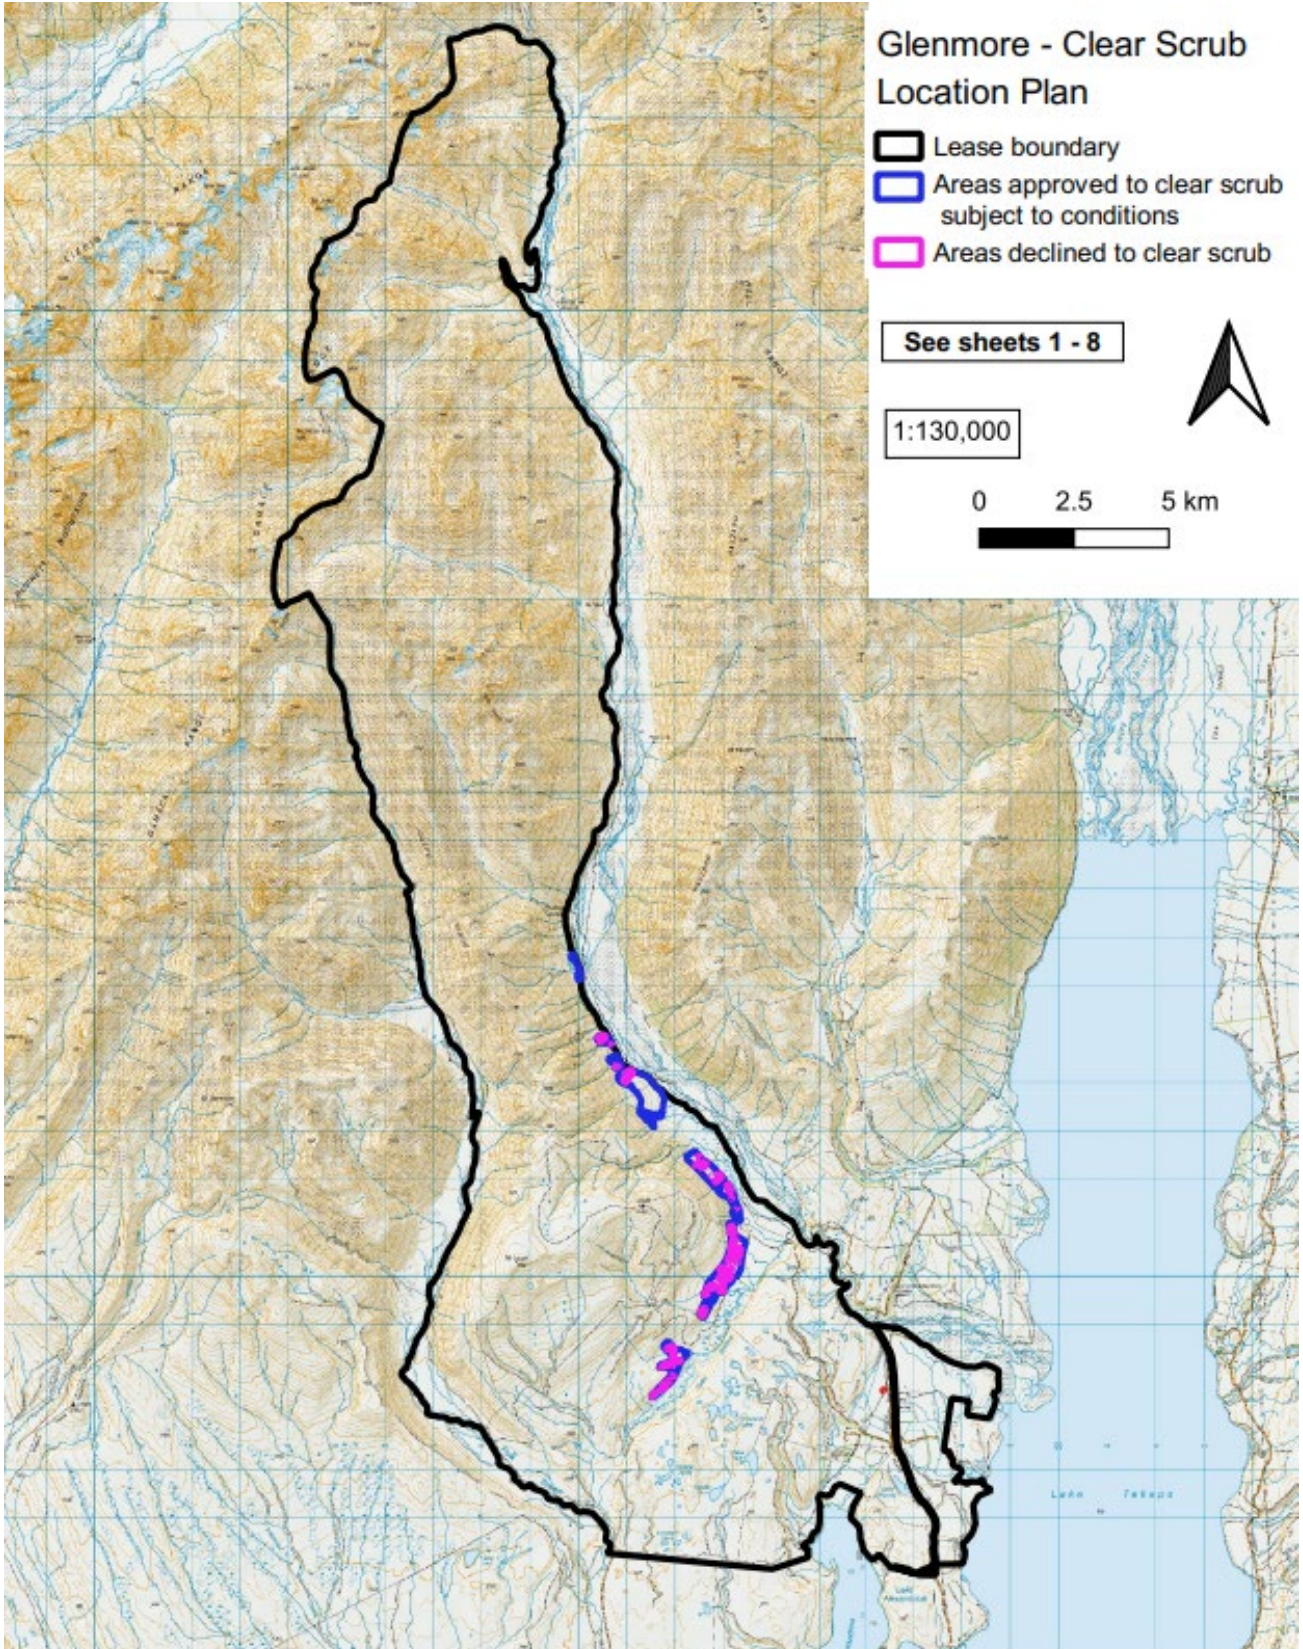

1:4,750

- Glenmore - Clear Scrub**
- Lease boundary
 - Areas approved to clear scrub subject to conditions
 - Areas declined to clear scrub

Joseph Wetland

Run Name: Glenmore		Boundary sourced from LINZ Data Service		Sheet 8 of 9					
	Lease Registration Reference: 12669 / Pt001		Version date: 17/2/2023						
	Land District: Canterbury Land District		Version: <table border="1"><tr><td>1</td><td>2</td><td>3</td><td>4</td><td>5</td></tr></table>			1	2	3	4
1	2	3	4	5					

Run Name: Glenmore	Boundary sourced from LINZ Data Service	Sheet 9 of 9
	Lease Registration Reference: 12669 / Pt001	Version date: 17/2/2023
	Land District: Canterbury Land District	Version: 1 2 3 4 5
		