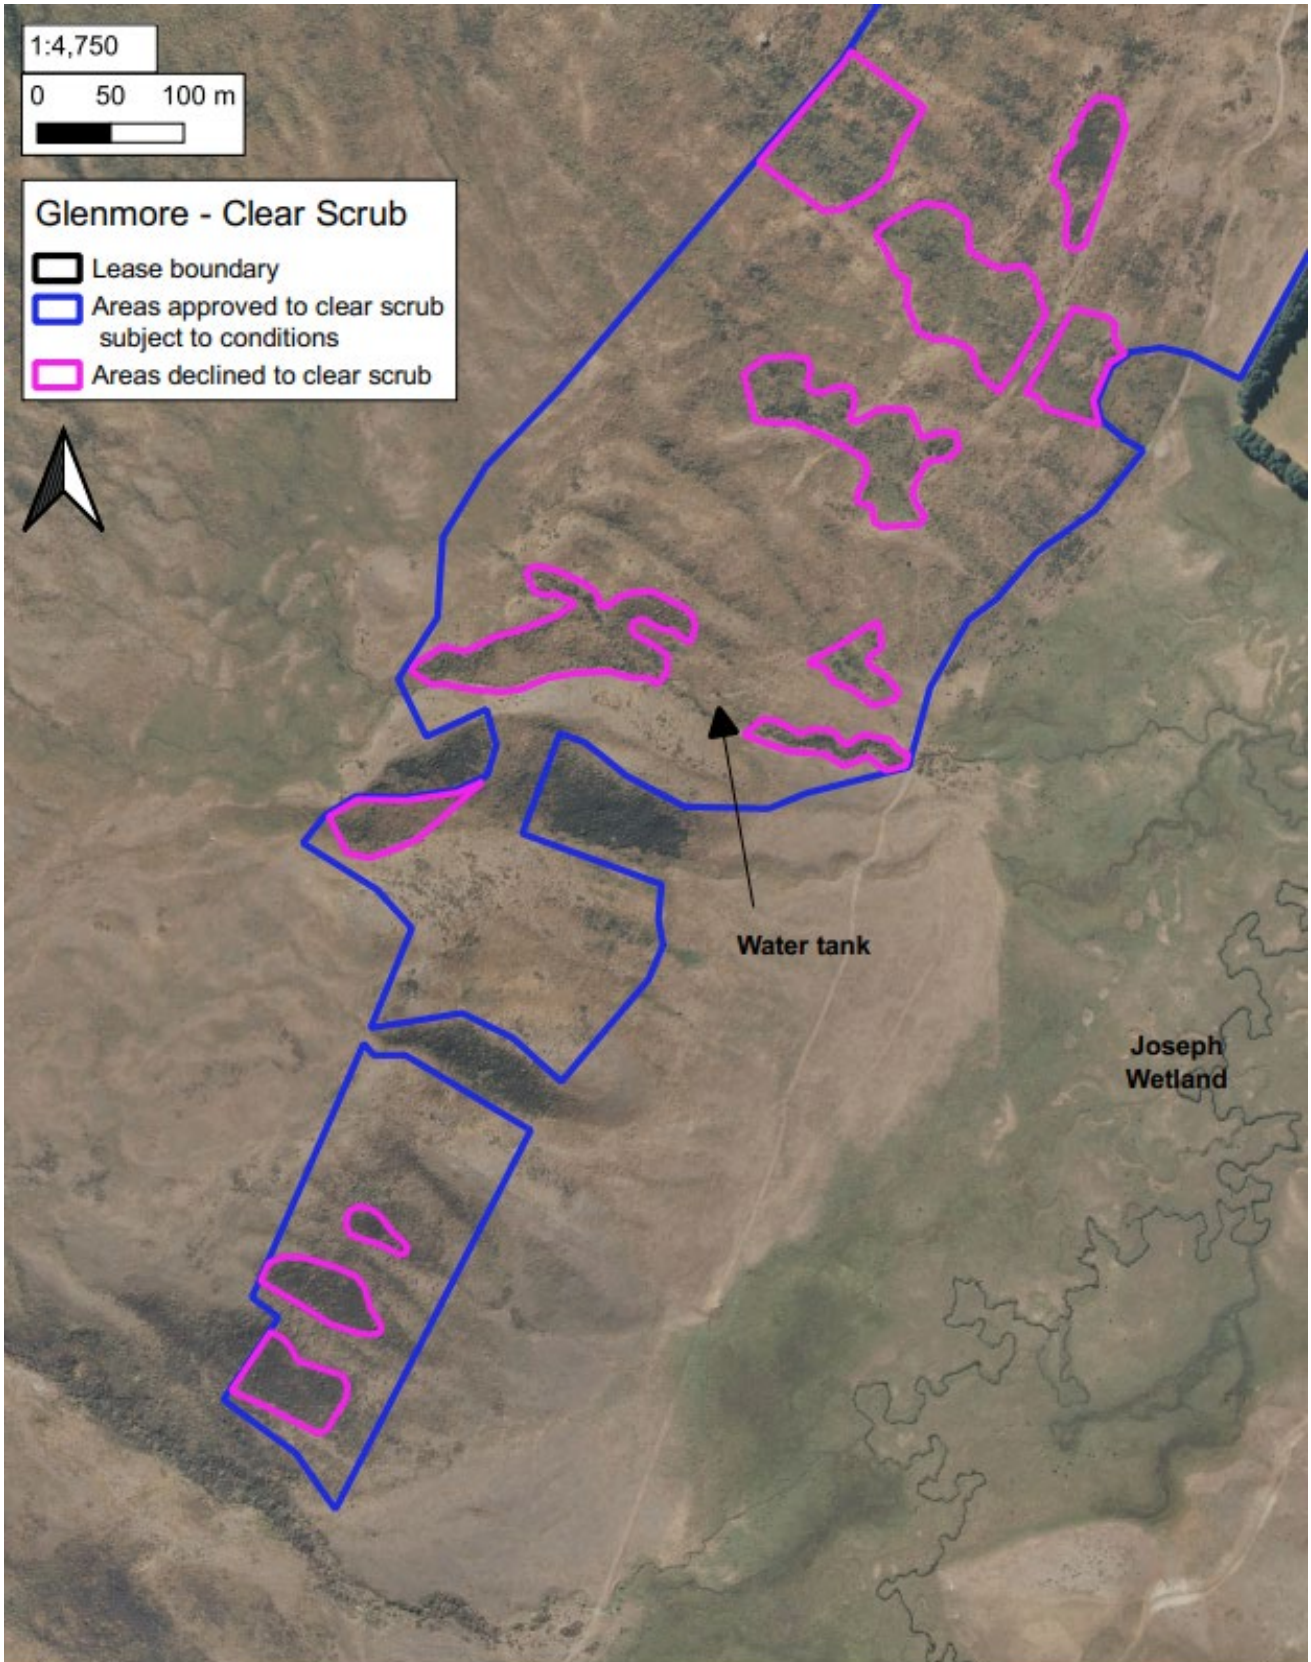

Glenmore - Clear Scrub

-  Lease boundary
-  Areas approved to clear scrub subject to conditions
-  Areas declined to clear scrub

Cass River

1:3,500

0 50 100 m

Run Name: Glenmore		Boundary sourced from LINZ Data Service		Sheet 3 of 9	
	Lease Registration Reference: 12669 / Pt001		Version date: 17/2/2023		
	Land District: Canterbury Land District		Version: 1 2 3 4 5		

Run Name: Glenmore	Boundary sourced from LINZ Data Service	Sheet 5 of 9
	Lease Registration Reference: 12669 / Pt001	Version date: 17/2/2023
	Land District: Canterbury Land District	Version: 1 2 3 4 5
		

1:4,750
 0 50 100 m

Glenmore - Clear Scrub

- Lease boundary
- Areas approved to clear scrub subject to conditions
- Areas declined to clear scrub

Run Name: Glenmore	Boundary sourced from LINZ Data Service	Sheet 6 of 9
	Lease Registration Reference: 12669 / Pt001	Version date: 17/2/2023
	Land District: Canterbury Land District	Version: 1 2 3 4 5

1:4,750

- Glenmore - Clear Scrub**
- Lease boundary
 - Areas approved to clear scrub subject to conditions
 - Areas declined to clear scrub

Joseph Wetland

Run Name: Glenmore		Boundary sourced from LINZ Data Service		Sheet 8 of 9					
	Lease Registration Reference: 12669 / Pt001		Version date: 17/2/2023						
	Land District: Canterbury Land District		Version: <table border="1"><tr><td>1</td><td>2</td><td>3</td><td>4</td><td>5</td></tr></table>			1	2	3	4
1	2	3	4	5					