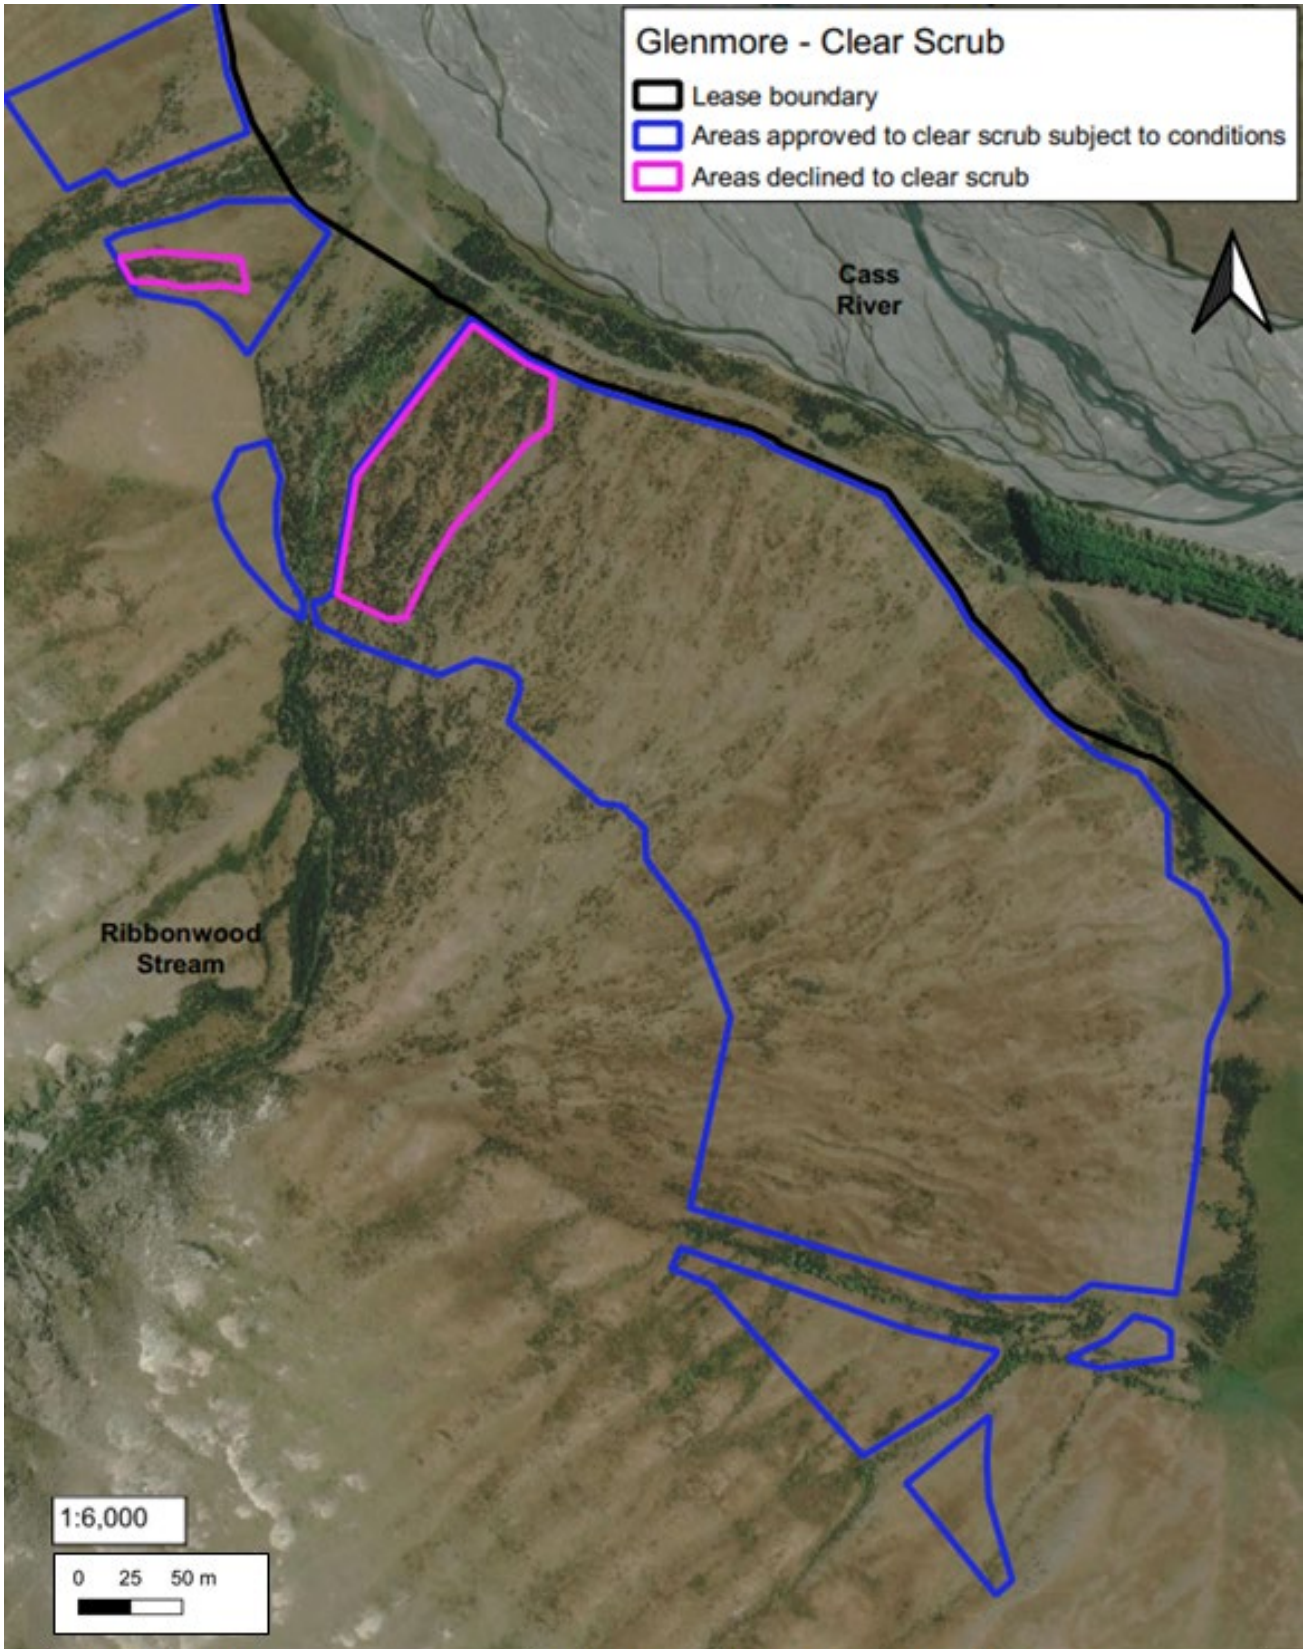

Glenmore - Clear Scrub

-  Lease boundary
-  Areas approved to clear scrub subject to conditions
-  Areas declined to clear scrub

Cass River

1:3,500

0 50 100 m

Run Name: Glenmore		Boundary sourced from LINZ Data Service		Sheet 3 of 9	
	Lease Registration Reference: 12669 / Pt001		Version date: 17/2/2023		
	Land District: Canterbury Land District		Version: 1 2 3 4 5		

Run Name: Glenmore	Boundary sourced from LINZ Data Service	Sheet 4 of 9
 Land Information New Zealand	Lease Registration Reference: 12669 / Pt001	Version date: 17/2/2023
Land District: Canterbury Land District	Version: 1 2 3 4 5	 Latham Ag Consulting

1:4,750
 0 50 100 m

Glenmore - Clear Scrub

- Lease boundary
- Areas approved to clear scrub subject to conditions
- Areas declined to clear scrub

Run Name: Glenmore	Boundary sourced from LINZ Data Service	Sheet 6 of 9
	Lease Registration Reference: 12669 / Pt001	Version date: 17/2/2023
	Land District: Canterbury Land District	Version: 1 2 3 4 5

1:4,750

- Glenmore - Clear Scrub**
- Lease boundary
 - Areas approved to clear scrub subject to conditions
 - Areas declined to clear scrub

Joseph Wetland

Run Name: Glenmore		Boundary sourced from LINZ Data Service		Sheet 8 of 9					
	Lease Registration Reference: 12669 / Pt001		Version date: 17/2/2023						
	Land District: Canterbury Land District		Version: <table border="1"><tr><td>1</td><td>2</td><td>3</td><td>4</td><td>5</td></tr></table>			1	2	3	4
1	2	3	4	5					