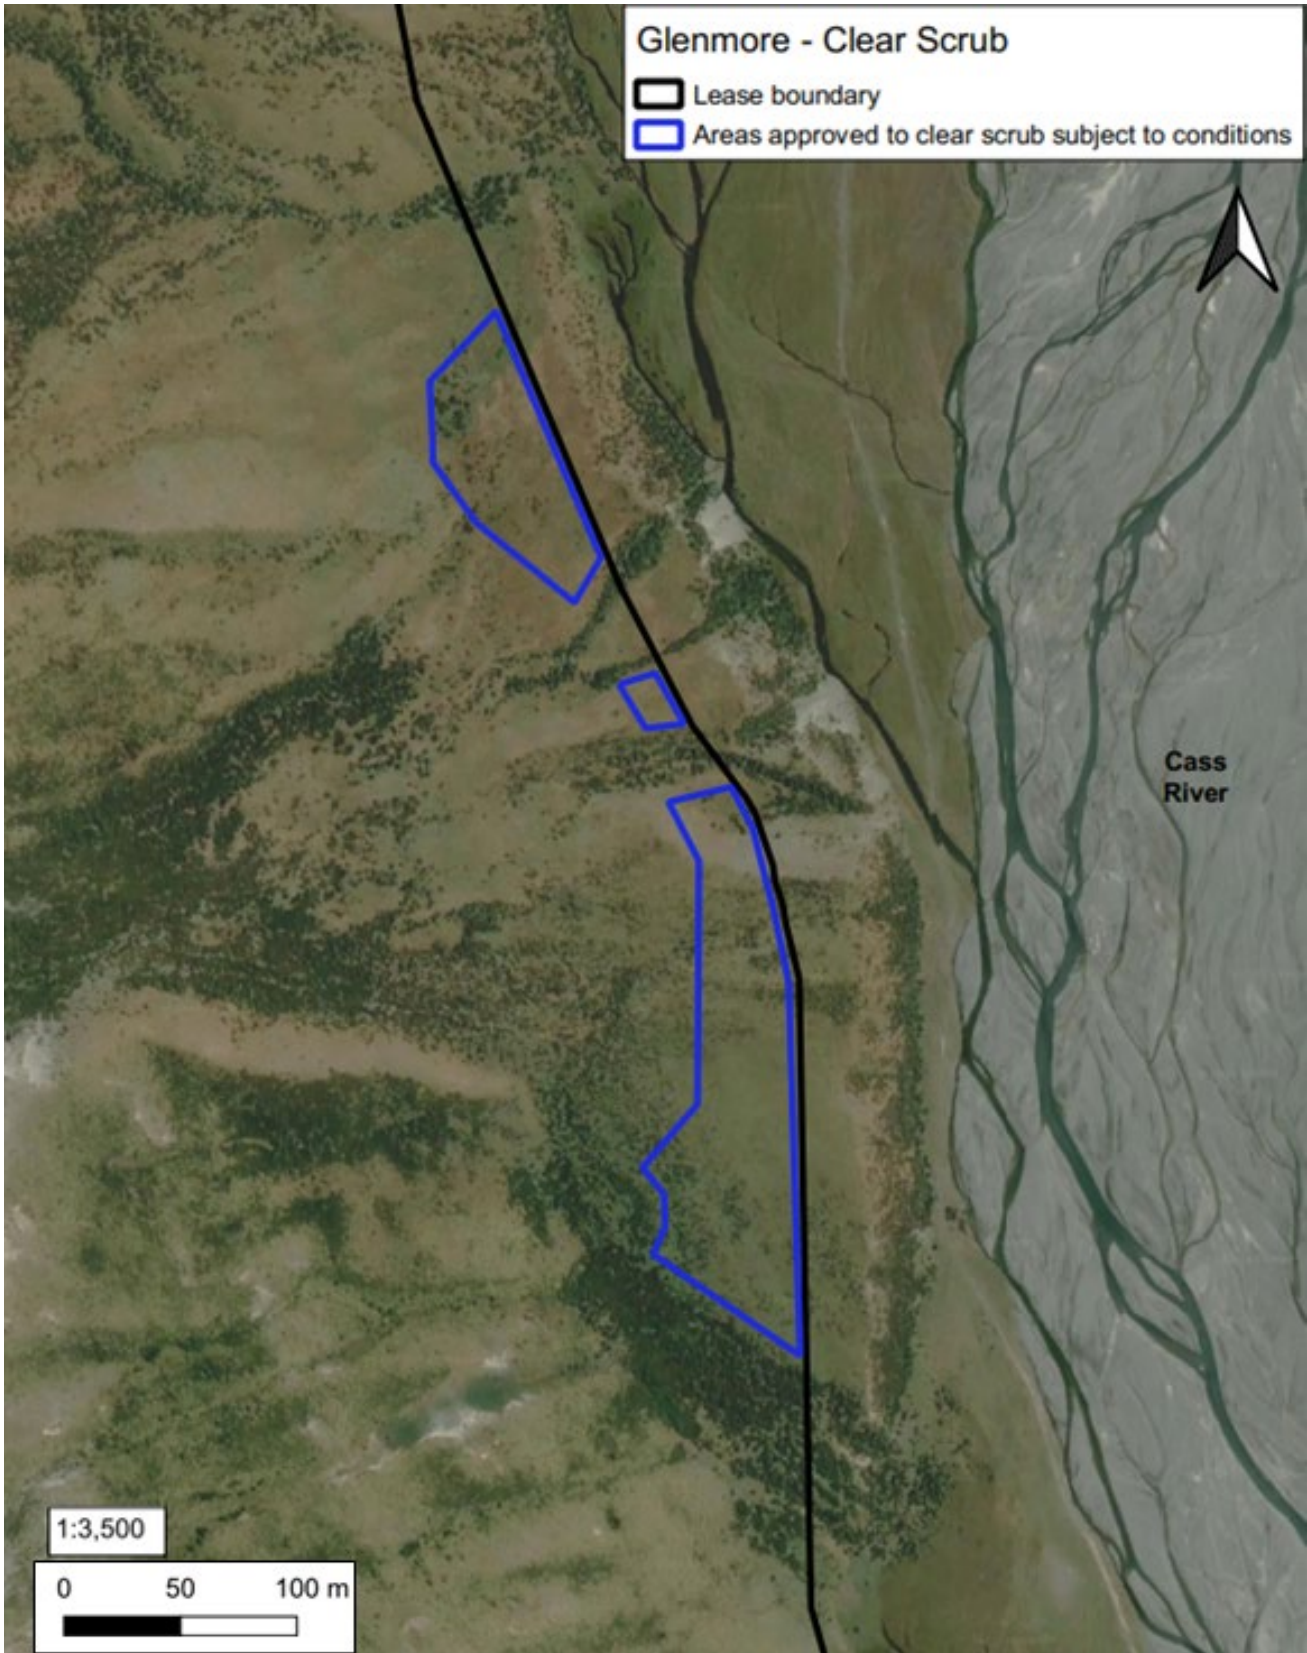

Run Name: Glenmore	Boundary sourced from LINZ Data Service	Sheet 1 of 9
	Lease Registration Reference: 12669 / Pt001	Version date: 17/2/2023
	Land District: Canterbury Land District	Version: 1 2 3 4 5
		

Run Name: Glenmore	Boundary sourced from LINZ Data Service	Sheet 2 of 9
	Lease Registration Reference: 12669 / Pt001	Version date: 17/2/2023
	Land District: Canterbury Land District	Version: 1 2 3 4 5
		

Glenmore - Clear Scrub

-  Lease boundary
-  Areas approved to clear scrub subject to conditions
-  Areas declined to clear scrub

Cass River

1:3,500

0 50 100 m

Run Name: Glenmore		Boundary sourced from LINZ Data Service		Sheet 3 of 9	
	Lease Registration Reference: 12669 / Pt001		Version date: 17/2/2023		
	Land District: Canterbury Land District		Version: 1 2 3 4 5		

1:4,750
 0 50 100 m

Glenmore - Clear Scrub

- Lease boundary
- Areas approved to clear scrub subject to conditions
- Areas declined to clear scrub

Run Name: Glenmore	Boundary sourced from LINZ Data Service	Sheet 6 of 9
	Lease Registration Reference: 12669 / Pt001	Version date: 17/2/2023
	Land District: Canterbury Land District	Version: 1 2 3 4 5