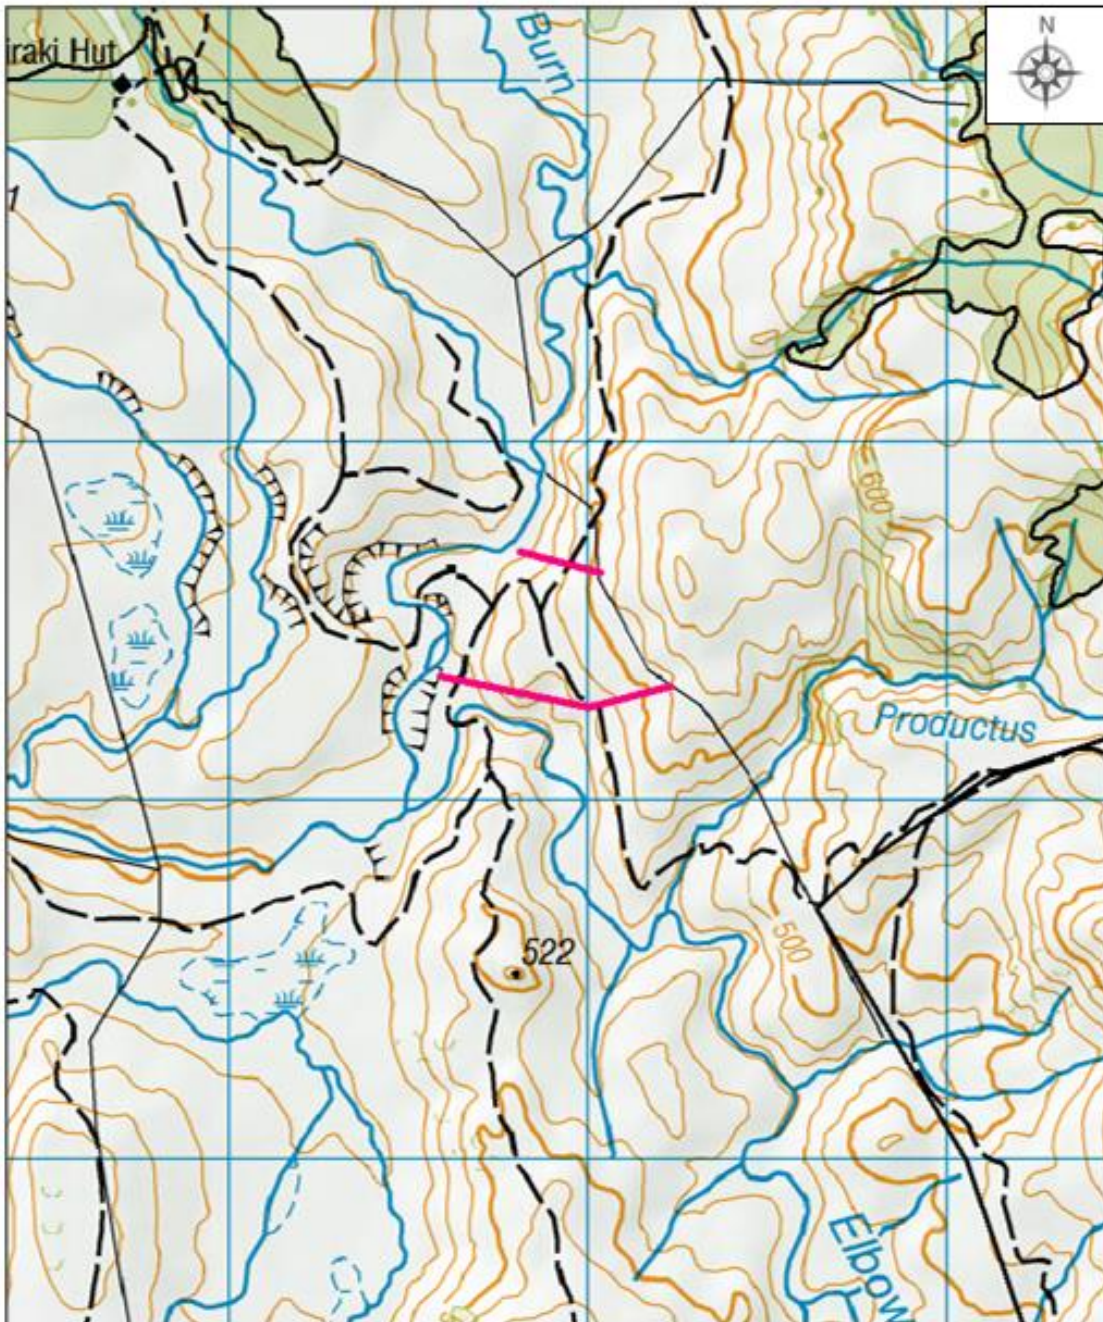

## Operational Area – Disturb Soil (Fencing)

1. Topographical map showing the areas approved for soil disturbance for fencing on Beaumont (Southland) Station.

**Beaumont (Southland) Pastoral Lease (PS 091)**

**Discretionary Action Request Summary Map – May 2022 (Scale 1:15,000)**

- Pastoral Lease Boundary
- Area **approved** for soil disturbance for fencing

2. Google Earth image showing the areas approved for soil disturbance for fencing on Beaumont (Southland) Station.

**Beaumont (Southland) Pastoral Lease (PS 091)**

**Discretionary Action Request Summary Map – May 2022**

-  Pastoral Lease Boundary
-  Area **approved** for soil disturbance for fencing