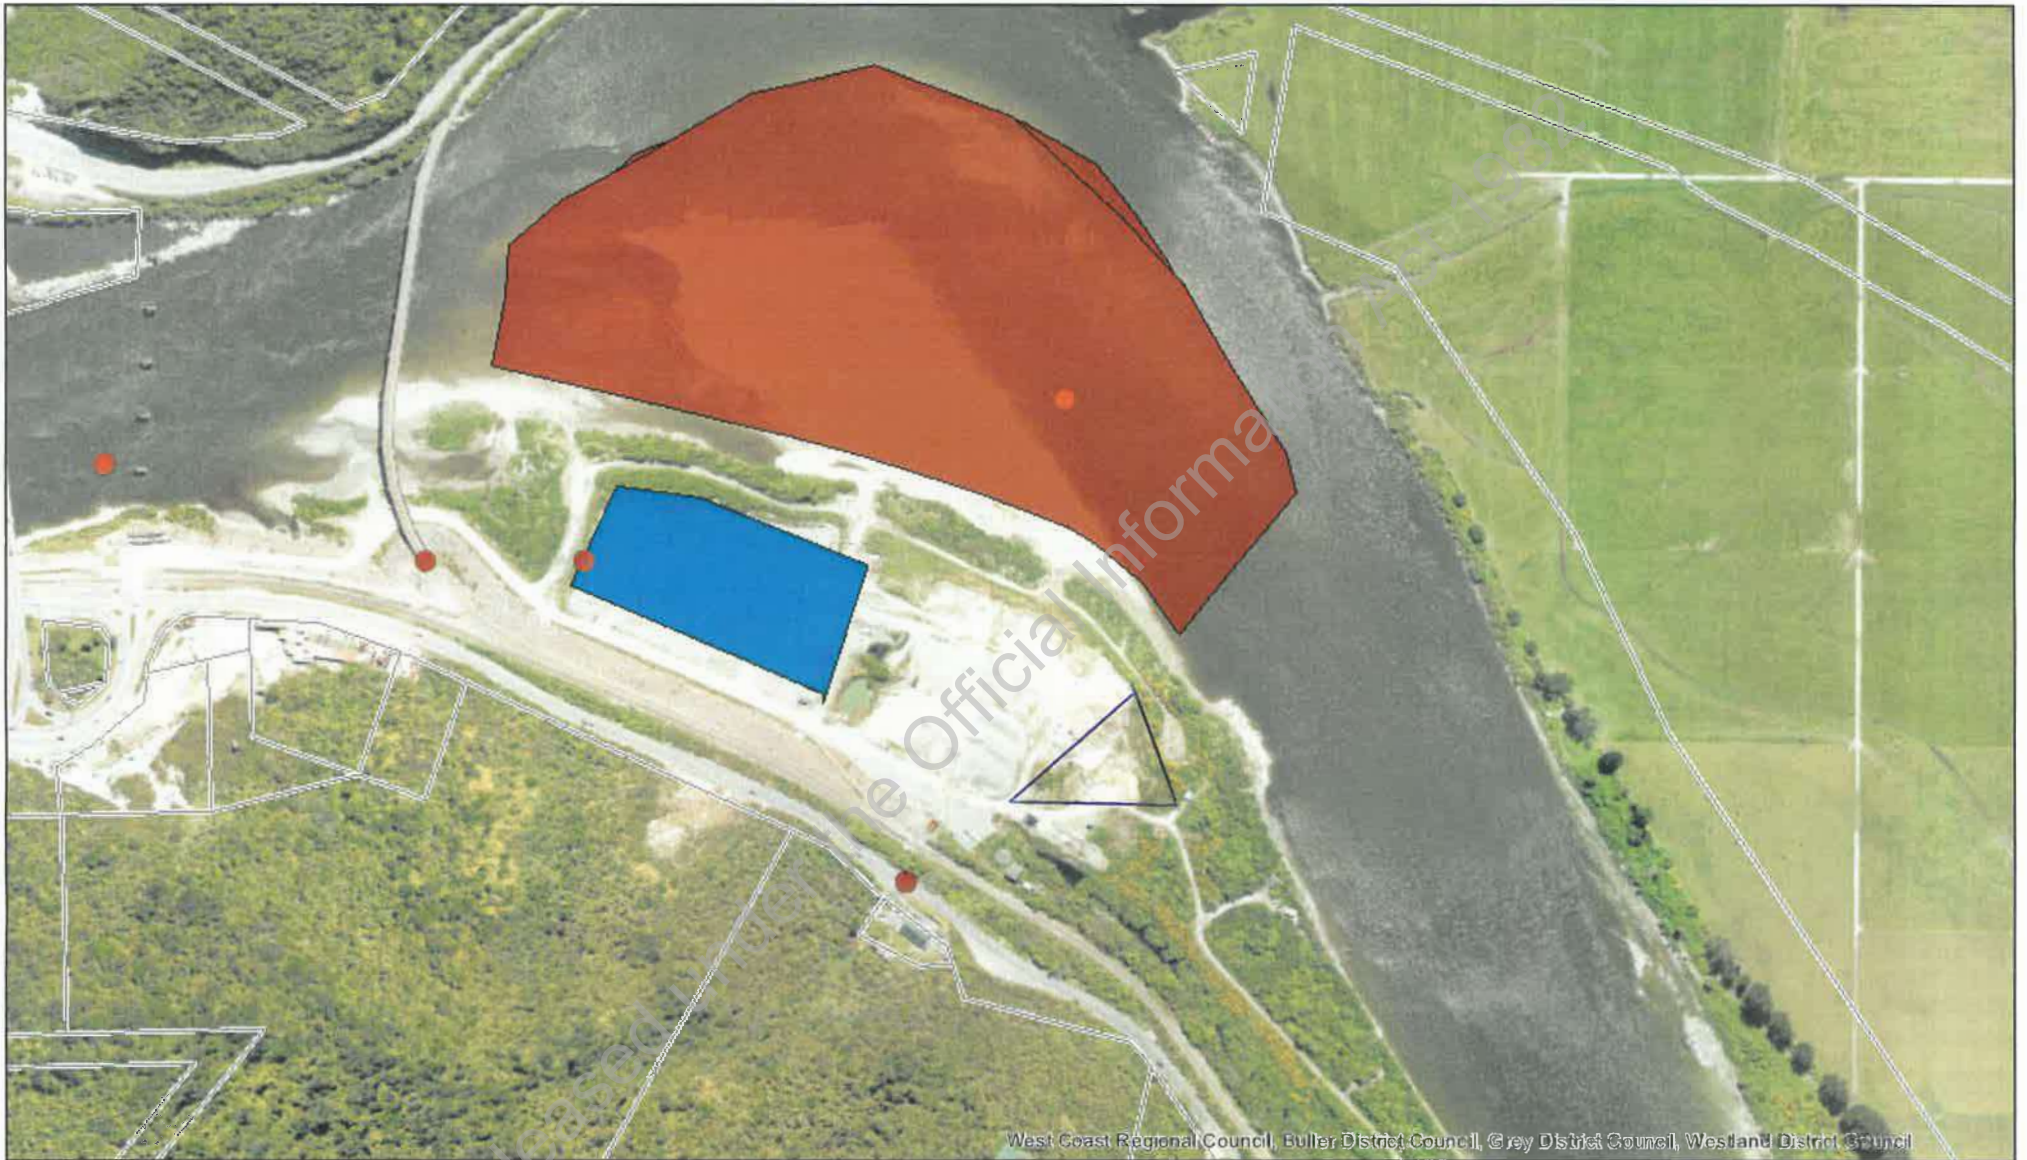

LocalMaps Print

West Coast Regional Council, Buller District Council, Grey District Council, Westland District Council

April 1, 2019

1:4,514

Consent Points

- Coastal Permit
- Discharge Permit
- Land Use Consent
- Structure PA
- Water Permit
- Consent Lines
- Coastal Permit

- Discharge Permit
- Land Use Consent
- Water Permit

Consent Shapes

- Coastal Permit
- Discharge Permit
- Land Use Consent

- Water Permit
- Property (West Coast)

Where clean-fill activity will take place