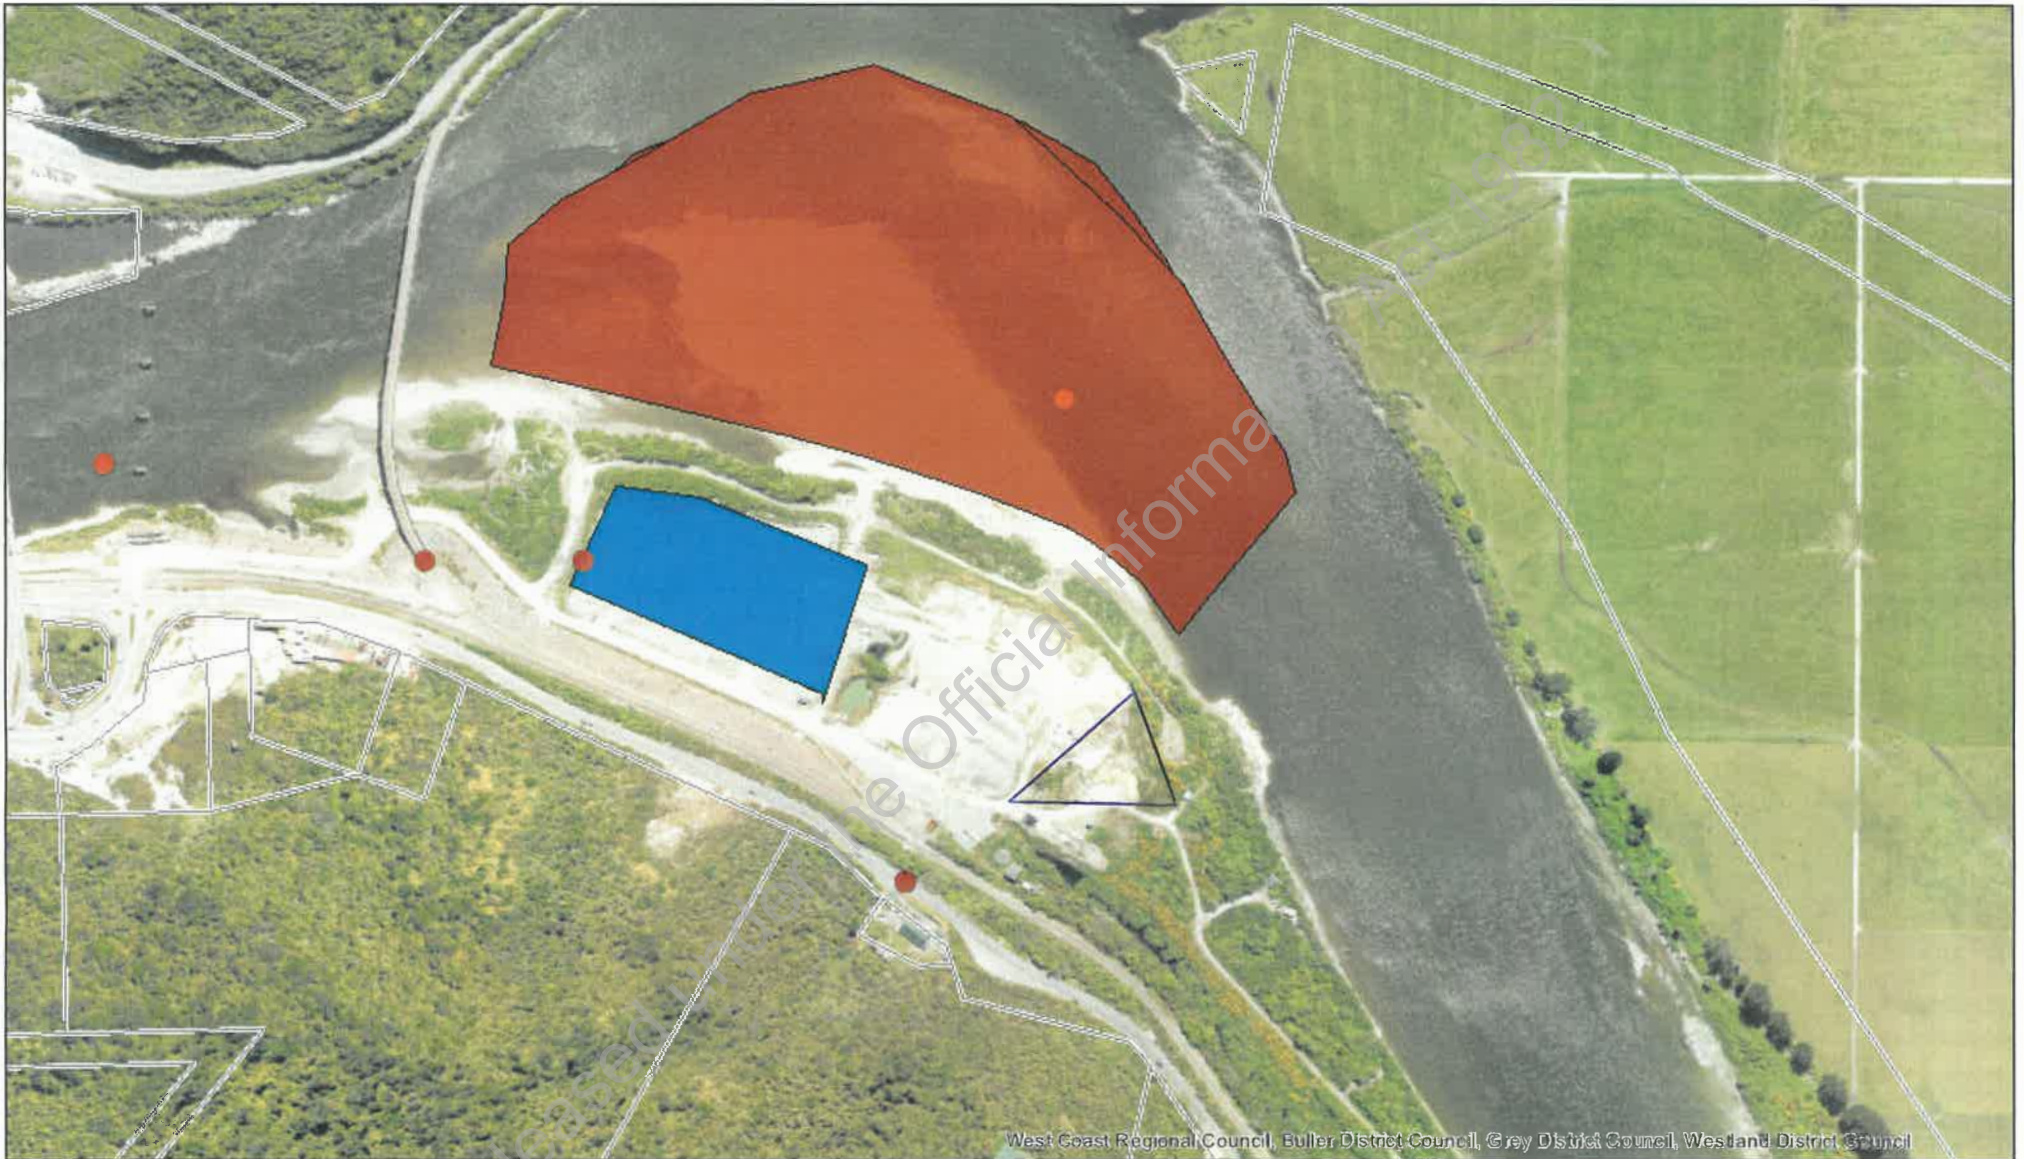

LocalMaps Print

West Coast Regional Council, Buller District Council, Grey District Council, Westland District Council

April 1, 2019

1:4,514

Consent Points

- Coastal Permit
- Discharge Permit
- Land Use Consent
- Structure PA
- Water Permit
- Consent Lines
- Coastal Permit

- Discharge Permit
- Land Use Consent
- Water Permit

Consent Shapes

- Coastal Permit
- Discharge Permit
- Land Use Consent

- Water Permit
- Property (West Coast)

□ Where clean-fill activity will take place