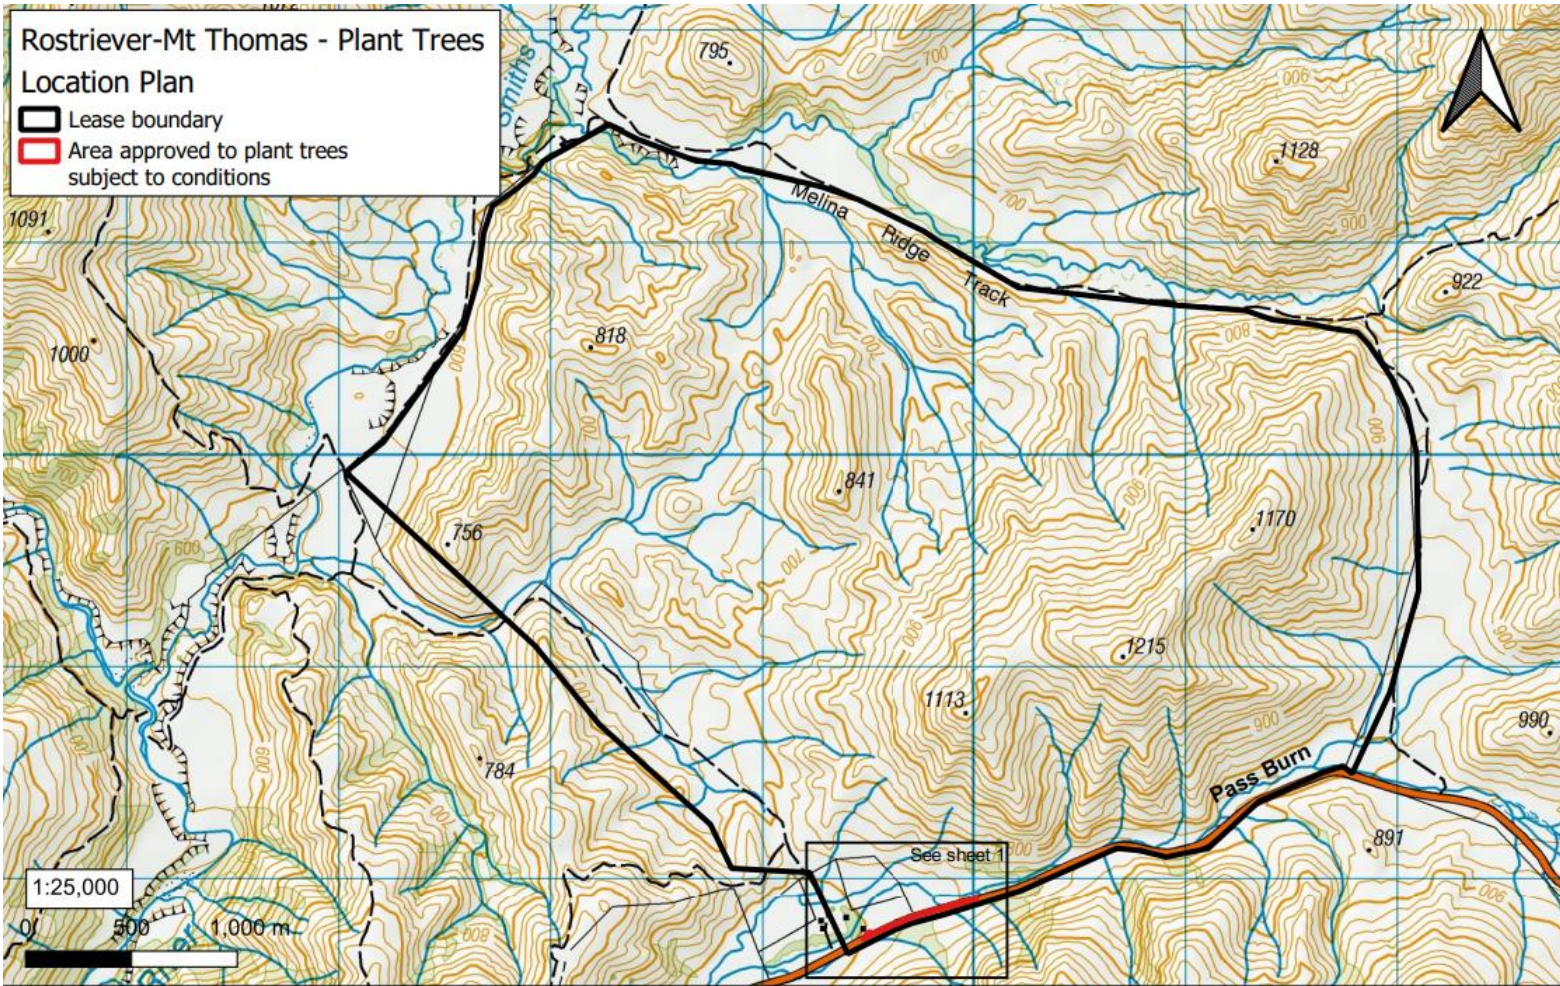

Operational Area

	Lease Registration Reference: Po309 / 12566	Run Name: Rostriever-Mt Thomas	Version date: 18/4/2023	Version:					
	Land District: Otago Land District	Boundary sourced from LINZ Data Service	Sheet 1 of 2	1	2	3	4	5	

	Lease Registration Reference: Po309 / 12566	Run Name: Rostriever-Mt Thomas	Version date: 18/4/2023	Version:				
	Land District: Otago Land District	Boundary sourced from LINZ Data Service	Sheet 2 of 2	<table border="1"> <tr> <td>1</td> <td>2</td> <td>3</td> <td>4</td> <td>5</td> </tr> </table>		1	2	3
1	2	3	4	5				