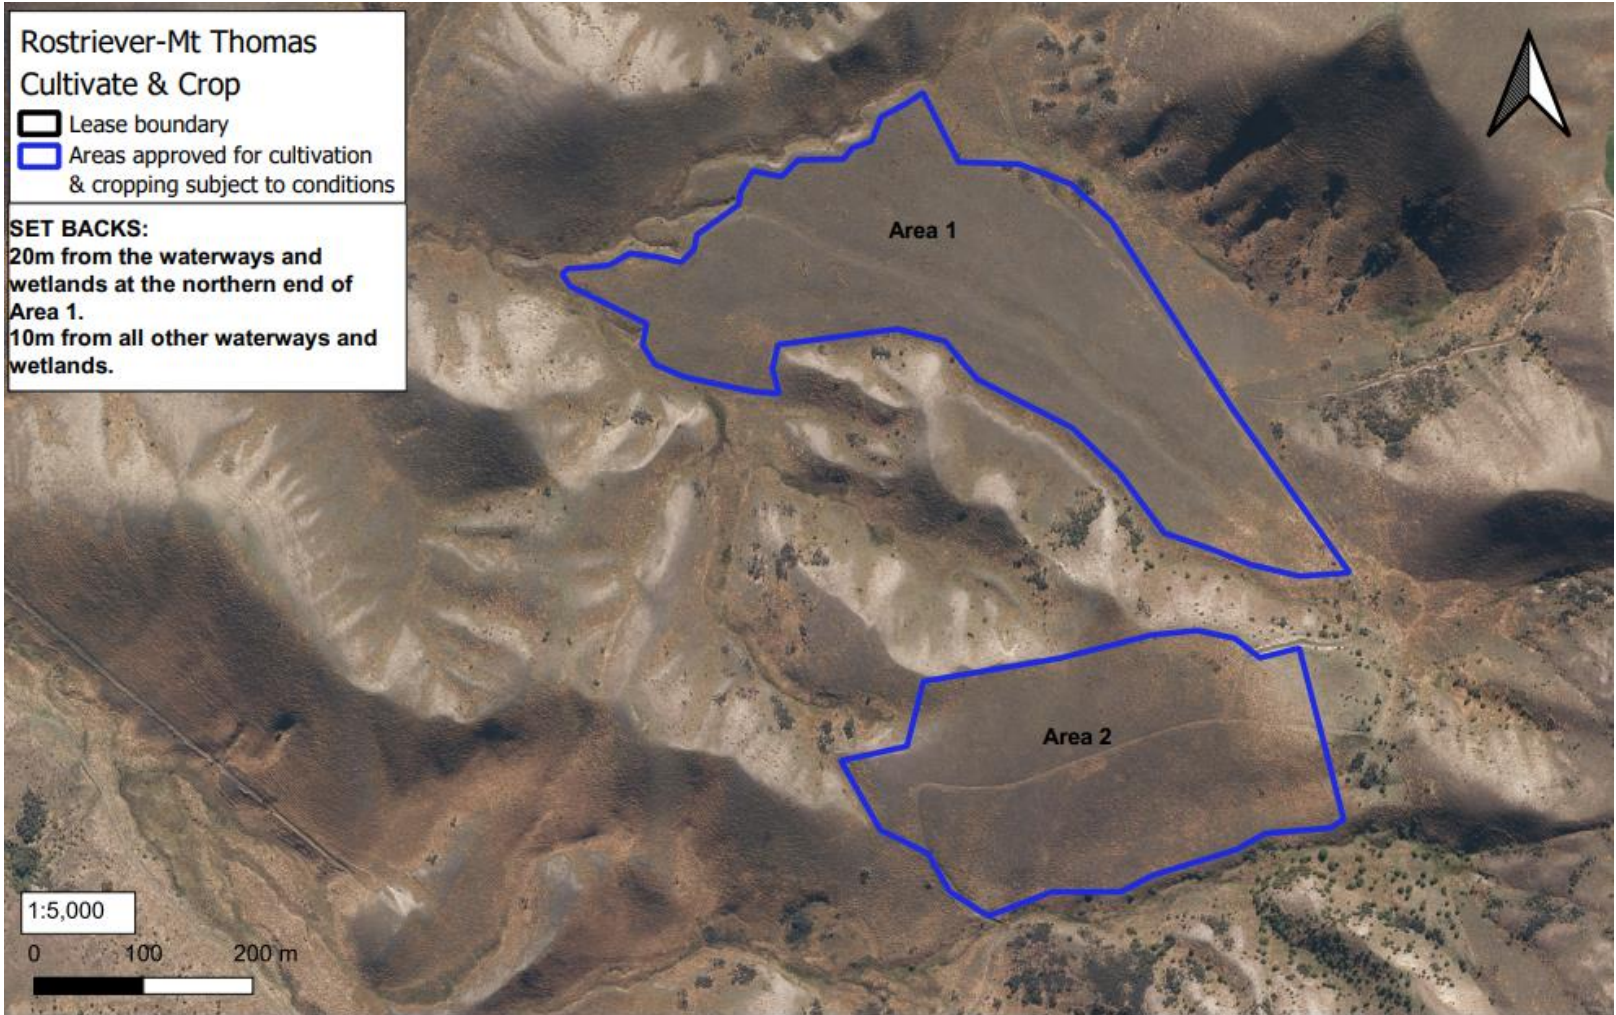

Operational Area

	Lease Registration Reference: Po309 / 12566	Run Name: Rostriever-Mt Thomas	Version date: 20/4/2023	Version:					
	Land District: Otago Land District	Boundary sourced from LINZ Data Service	Sheet 1 of 4	1	2	3	4	5	

Lease Registration Reference: Po309 / 12566

Land District: Otago Land District

Run Name: Rostriever-Mt Thomas

Boundary sourced from LINZ Data Service

Version date: 20/4/2023

Sheet 2 of 4

Version:

1	2	3	4	5
---	---	---	---	---

	Lease Registration Reference: Po309 / 12566	Run Name: Rostriever-Mt Thomas	Version date: 20/4/2023	Version:					
	Land District: Otago Land District	Boundary sourced from LINZ Data Service	Sheet 3 of 4	1	2	3	4	5	

	Lease Registration Reference: Po309 / 12566	Run Name: Rostriever-Mt Thomas	Version date: 20/4/2023	Version:				
	Land District: Otago Land District	Boundary sourced from LINZ Data Service	Sheet 4 of 4	1	2	3	4	5