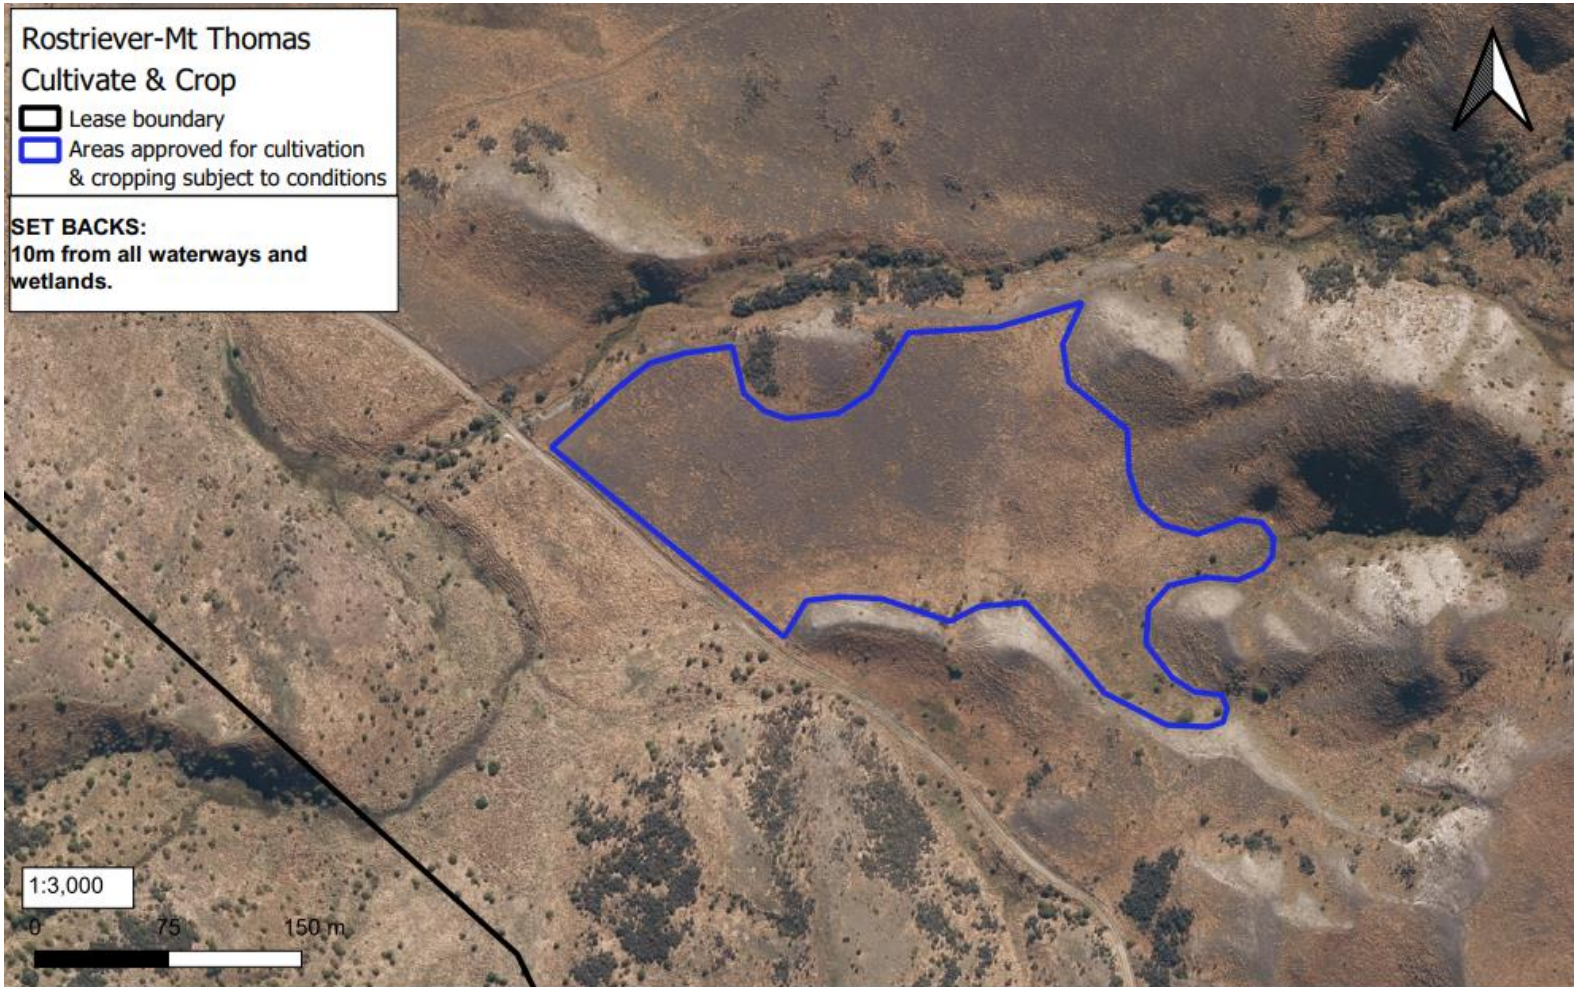

Operational Area

	Lease Registration Reference: Po309 / 12566	Run Name: Rostriever-Mt Thomas	Version date: 20/4/2023	Version:					
	Land District: Otago Land District	Boundary sourced from LINZ Data Service	Sheet 1 of 4	1	2	3	4	5	

Lease Registration Reference: Po309 / 12566

Land District: Otago Land District

Run Name: Rostriever-Mt Thomas

Boundary sourced from LINZ Data Service

Version date: 20/4/2023

Sheet 2 of 4

Version:

1	2	3	4	5
---	---	---	---	---

	Lease Registration Reference: Po309 / 12566	Run Name: Rostriever-Mt Thomas	Version date: 20/4/2023	Version:					
	Land District: Otago Land District	Boundary sourced from LINZ Data Service	Sheet 3 of 4	1	2	3	4	5	

	Lease Registration Reference: Po309 / 12566	Run Name: Rostriever-Mt Thomas	Version date: 20/4/2023	Version:				
	Land District: Otago Land District	Boundary sourced from LINZ Data Service	Sheet 4 of 4	1	2	3	4	5