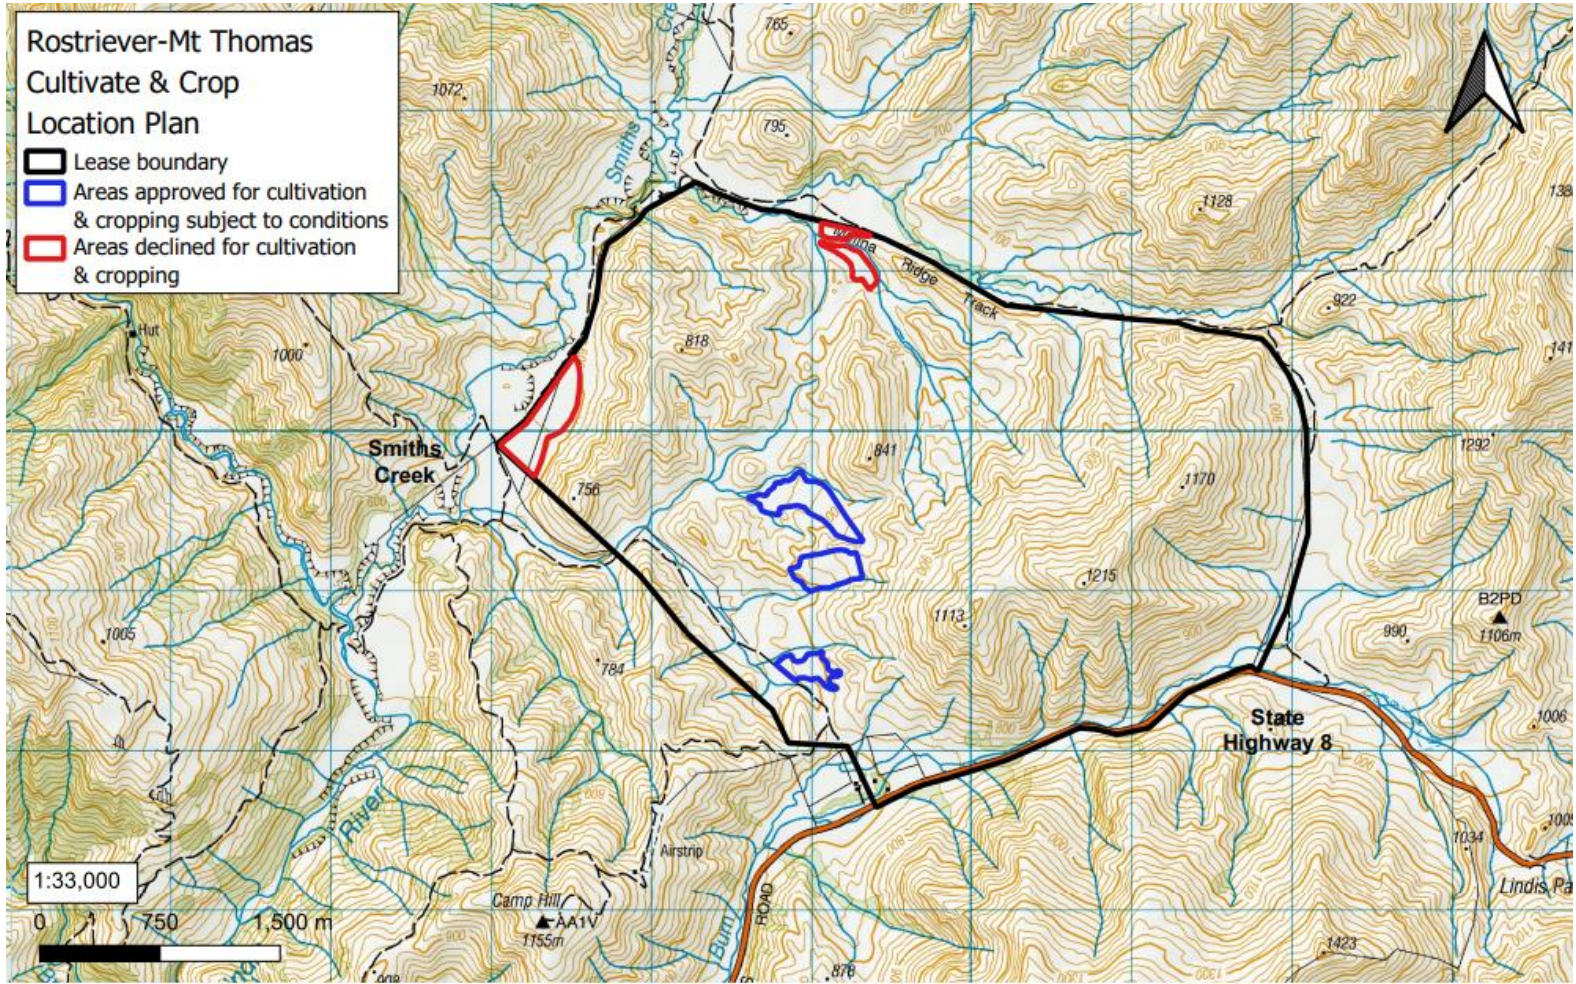

Operational Area

	Lease Registration Reference: Po309 / 12566	Run Name: Rostriever-Mt Thomas	Version date: 20/4/2023	Version:					
	Land District: Otago Land District	Boundary sourced from LINZ Data Service	Sheet 1 of 4	1	2	3	4	5	

Lease Registration Reference: Po309 / 12566

Land District: Otago Land District

Run Name: Rostriever-Mt Thomas

Boundary sourced from LINZ Data Service

Version date: 20/4/2023

Sheet 2 of 4

Version:

1	2	3	4	5
---	---	---	---	---

	Lease Registration Reference: Po309 / 12566	Run Name: Rostriever-Mt Thomas	Version date: 20/4/2023	Version:					
	Land District: Otago Land District	Boundary sourced from LINZ Data Service	Sheet 3 of 4	1	2	3	4	5	

	Lease Registration Reference: Po309 / 12566	Run Name: Rostriever-Mt Thomas	Version date: 20/4/2023	Version:				
	Land District: Otago Land District	Boundary sourced from LINZ Data Service	Sheet 4 of 4	1	2	3	4	5