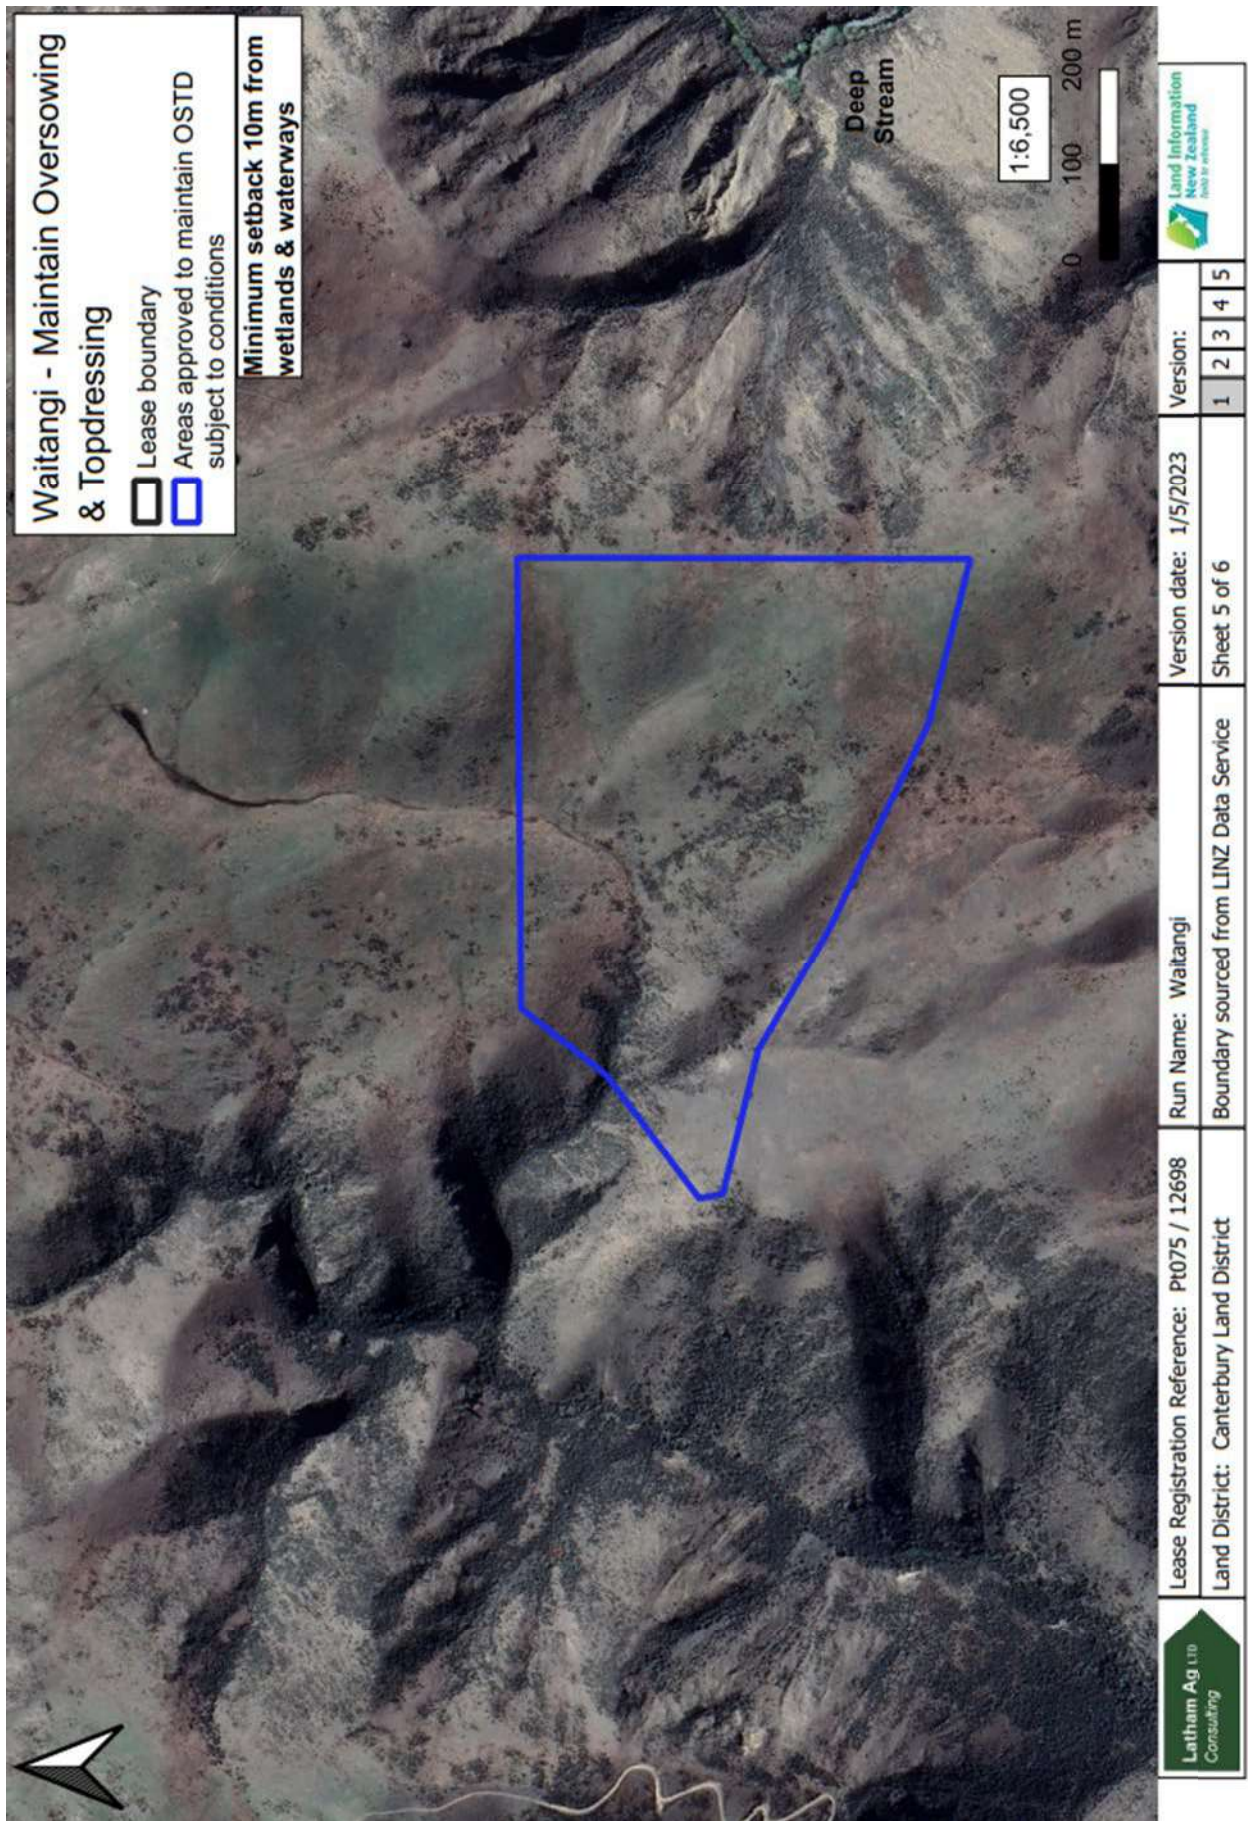

Run Name: Waitangi		Boundary sourced from LINZ Data Service		Sheet 1 of 6	
	Lease Registration Reference: Pt075 / 12698		Version date: 1/5/2023		
	Land District: Canterbury Land District		Version: 1 2 3 4 5		

Run Name: Waitangi	Boundary sourced from LINZ Data Service	Sheet 2 of 6
 Land Information New Zealand	Lease Registration Reference: Pt075 / 12698	Version date: 1/5/2023
Land District: Canterbury Land District	Version: 1 2 3 4 5	 Latham Ag Ltd Consulting

Run Name: Waitangi	Boundary sourced from LINZ Data Service	Sheet 3 of 6
 Land Information New Zealand <small>Teke te whakaau</small>	Lease Registration Reference: Pt075 / 12698	Version date: 1/5/2023
Land District: Canterbury Land District	Version: <input type="radio"/> 1 <input type="radio"/> 2 <input type="radio"/> 3 <input type="radio"/> 4 <input type="radio"/> 5	 Latham Ag ^{LTD} Consulting

Run Name: Waitangi	Boundary sourced from LINZ Data Service	Sheet 6 of 6
	Lease Registration Reference: Pt075 / 12698	Version date: 1/5/2023
Land District: Canterbury Land District	Version: 1 2 3 4 5	