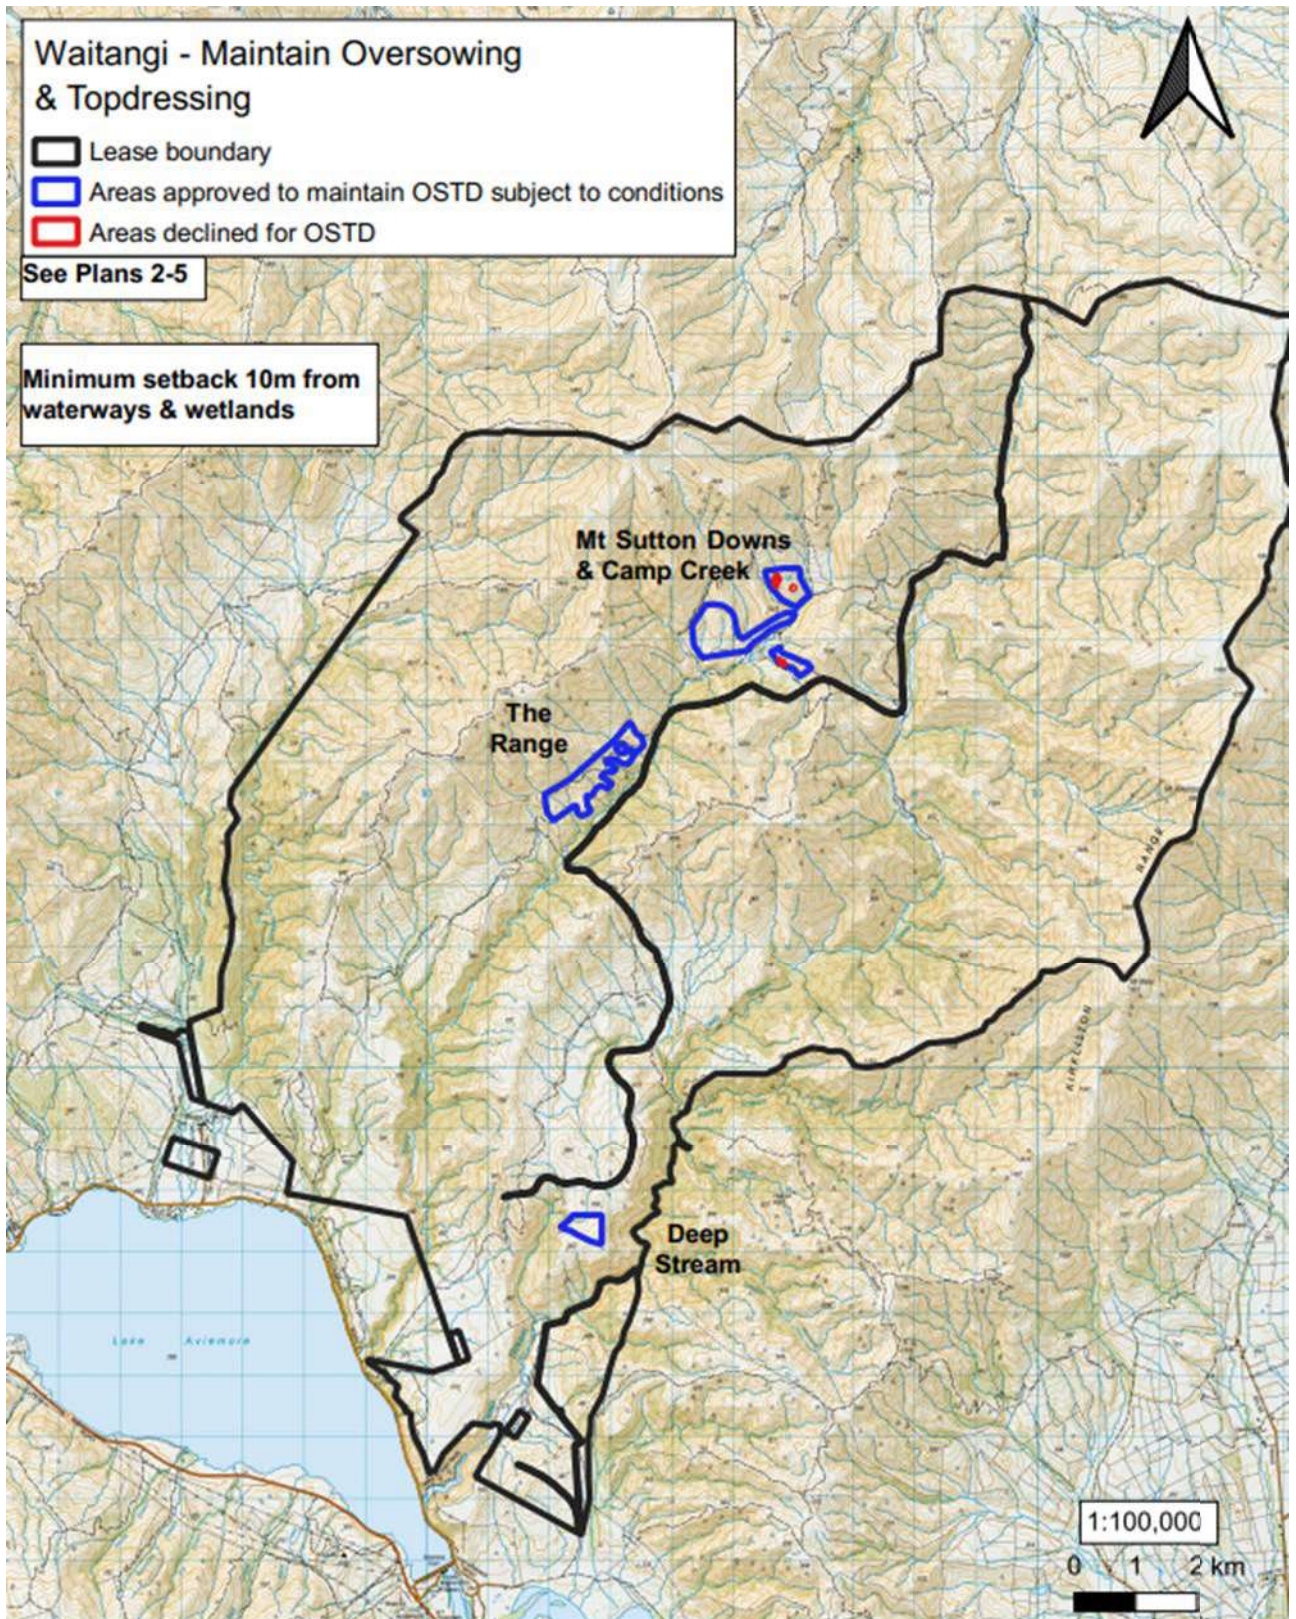

Run Name: Waitangi		Boundary sourced from LINZ Data Service		Sheet 1 of 6	
	Lease Registration Reference: Pt075 / 12698		Version date: 1/5/2023		
	Land District: Canterbury Land District		Version: 1 2 3 4 5		

Run Name: Waitangi	Boundary sourced from LINZ Data Service	Sheet 2 of 6
 Land Information New Zealand	Lease Registration Reference: Pt075 / 12698	Version date: 1/5/2023
Land District: Canterbury Land District	Version: 1 2 3 4 5	 Latham Ag Ltd Consulting

Run Name: Waitangi	Boundary sourced from LINZ Data Service	Sheet 3 of 6
 Land Information New Zealand <small>Teke te whakaau</small>	Lease Registration Reference: Pt075 / 12698	Version date: 1/5/2023
Land District: Canterbury Land District	Version: <input type="radio"/> 1 <input type="radio"/> 2 <input type="radio"/> 3 <input type="radio"/> 4 <input type="radio"/> 5	 Latham Ag ^{LTD} Consulting

Run Name: Waitangi	Boundary sourced from LINZ Data Service	Sheet 6 of 6
	Lease Registration Reference: Pt075 / 12698	Version date: 1/5/2023
Land District: Canterbury Land District	Version: 1 2 3 4 5	