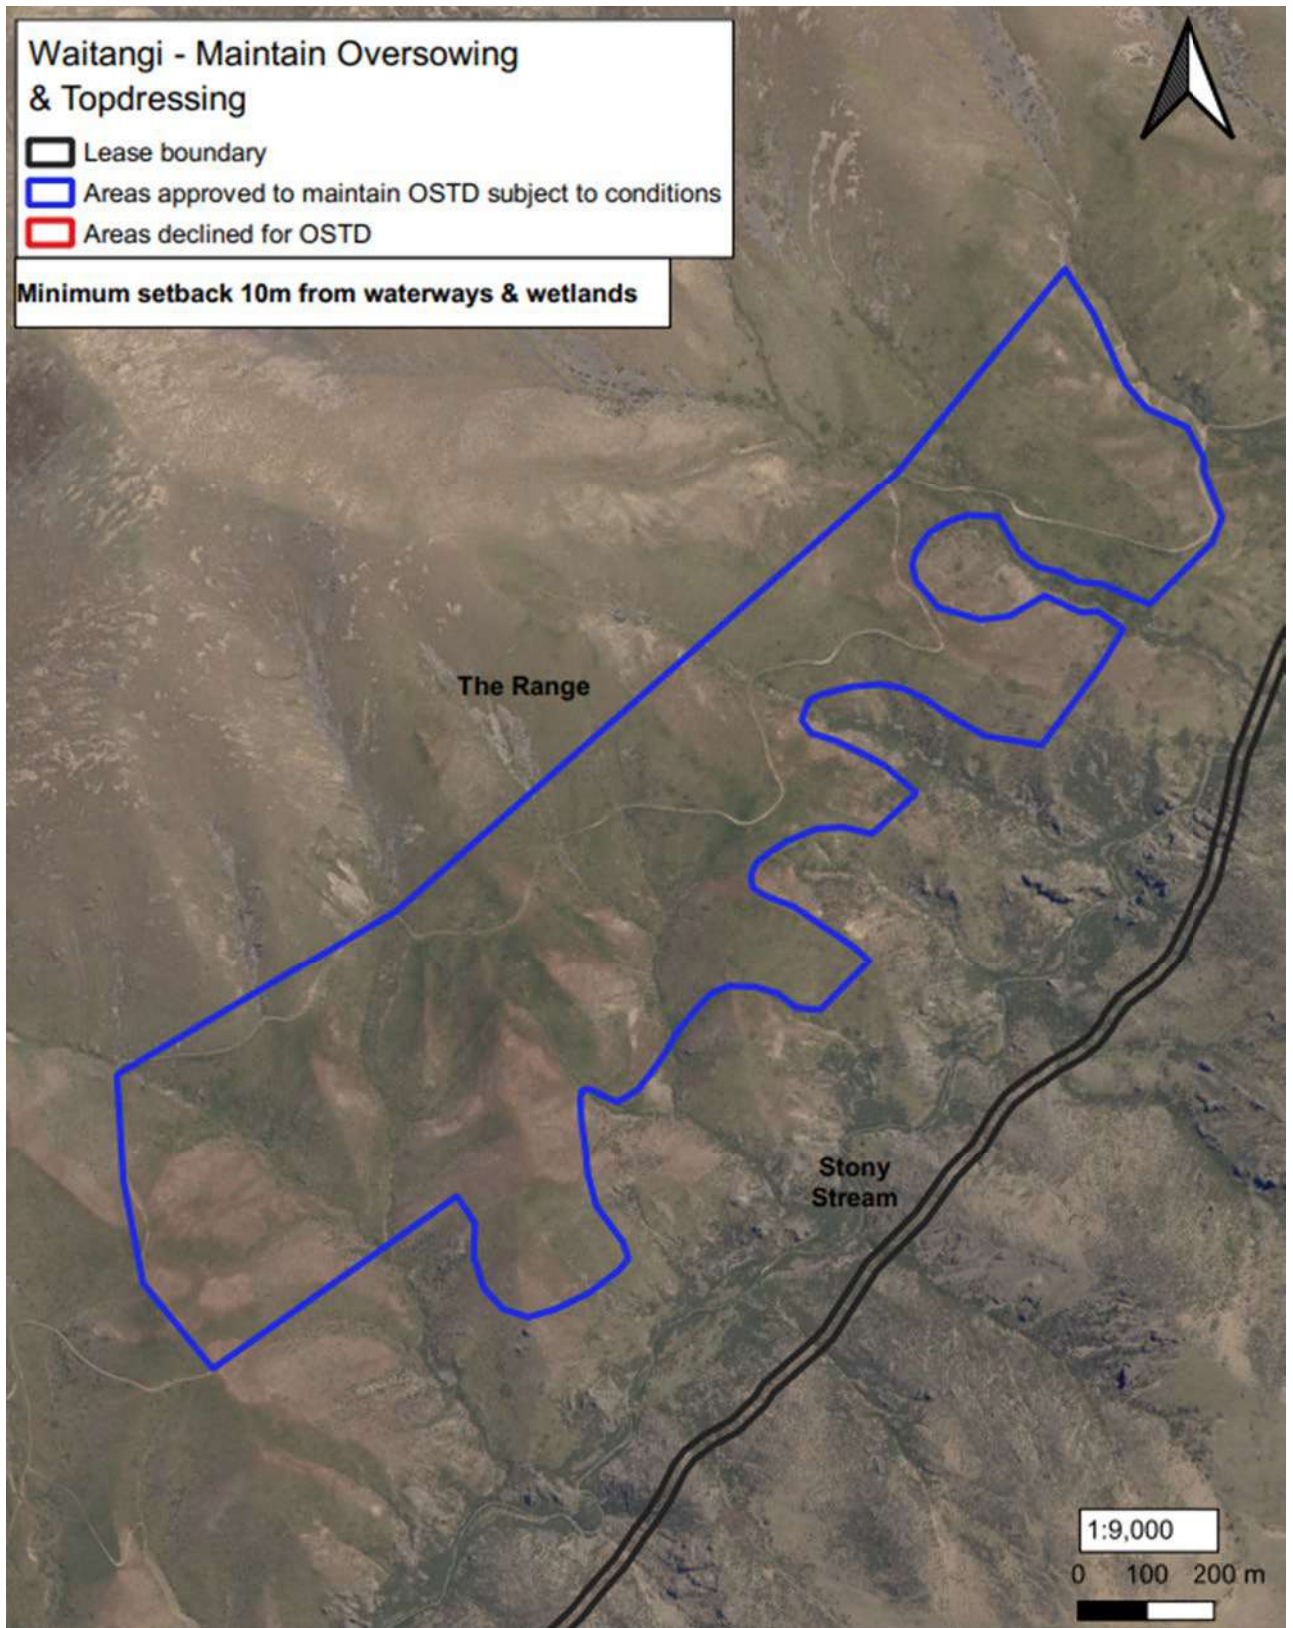

Run Name: Waitangi		Boundary sourced from LINZ Data Service		Sheet 1 of 6	
	Lease Registration Reference: Pt075 / 12698		Version date: 1/5/2023		
	Land District: Canterbury Land District		Version: 1 2 3 4 5		

Run Name: Waitangi	Boundary sourced from LINZ Data Service	Sheet 2 of 6
 Land Information New Zealand	Lease Registration Reference: Pt075 / 12698	Version date: 1/5/2023
Land District: Canterbury Land District	Version: 1 2 3 4 5	 Latham Ag Ltd Consulting

Run Name: Waitangi	Boundary sourced from LINZ Data Service	Sheet 3 of 6
 Land Information New Zealand <small>Teke te whakaau</small>	Lease Registration Reference: Pt075 / 12698	Version date: 1/5/2023
Land District: Canterbury Land District	Version: <input type="radio"/> 1 <input type="radio"/> 2 <input type="radio"/> 3 <input type="radio"/> 4 <input type="radio"/> 5	 Latham Ag ^{LTD} Consulting

Run Name: Waitangi	Boundary sourced from LINZ Data Service	Sheet 6 of 6
	Lease Registration Reference: Pt075 / 12698	Version date: 1/5/2023
Land District: Canterbury Land District	Version: 1 2 3 4 5	