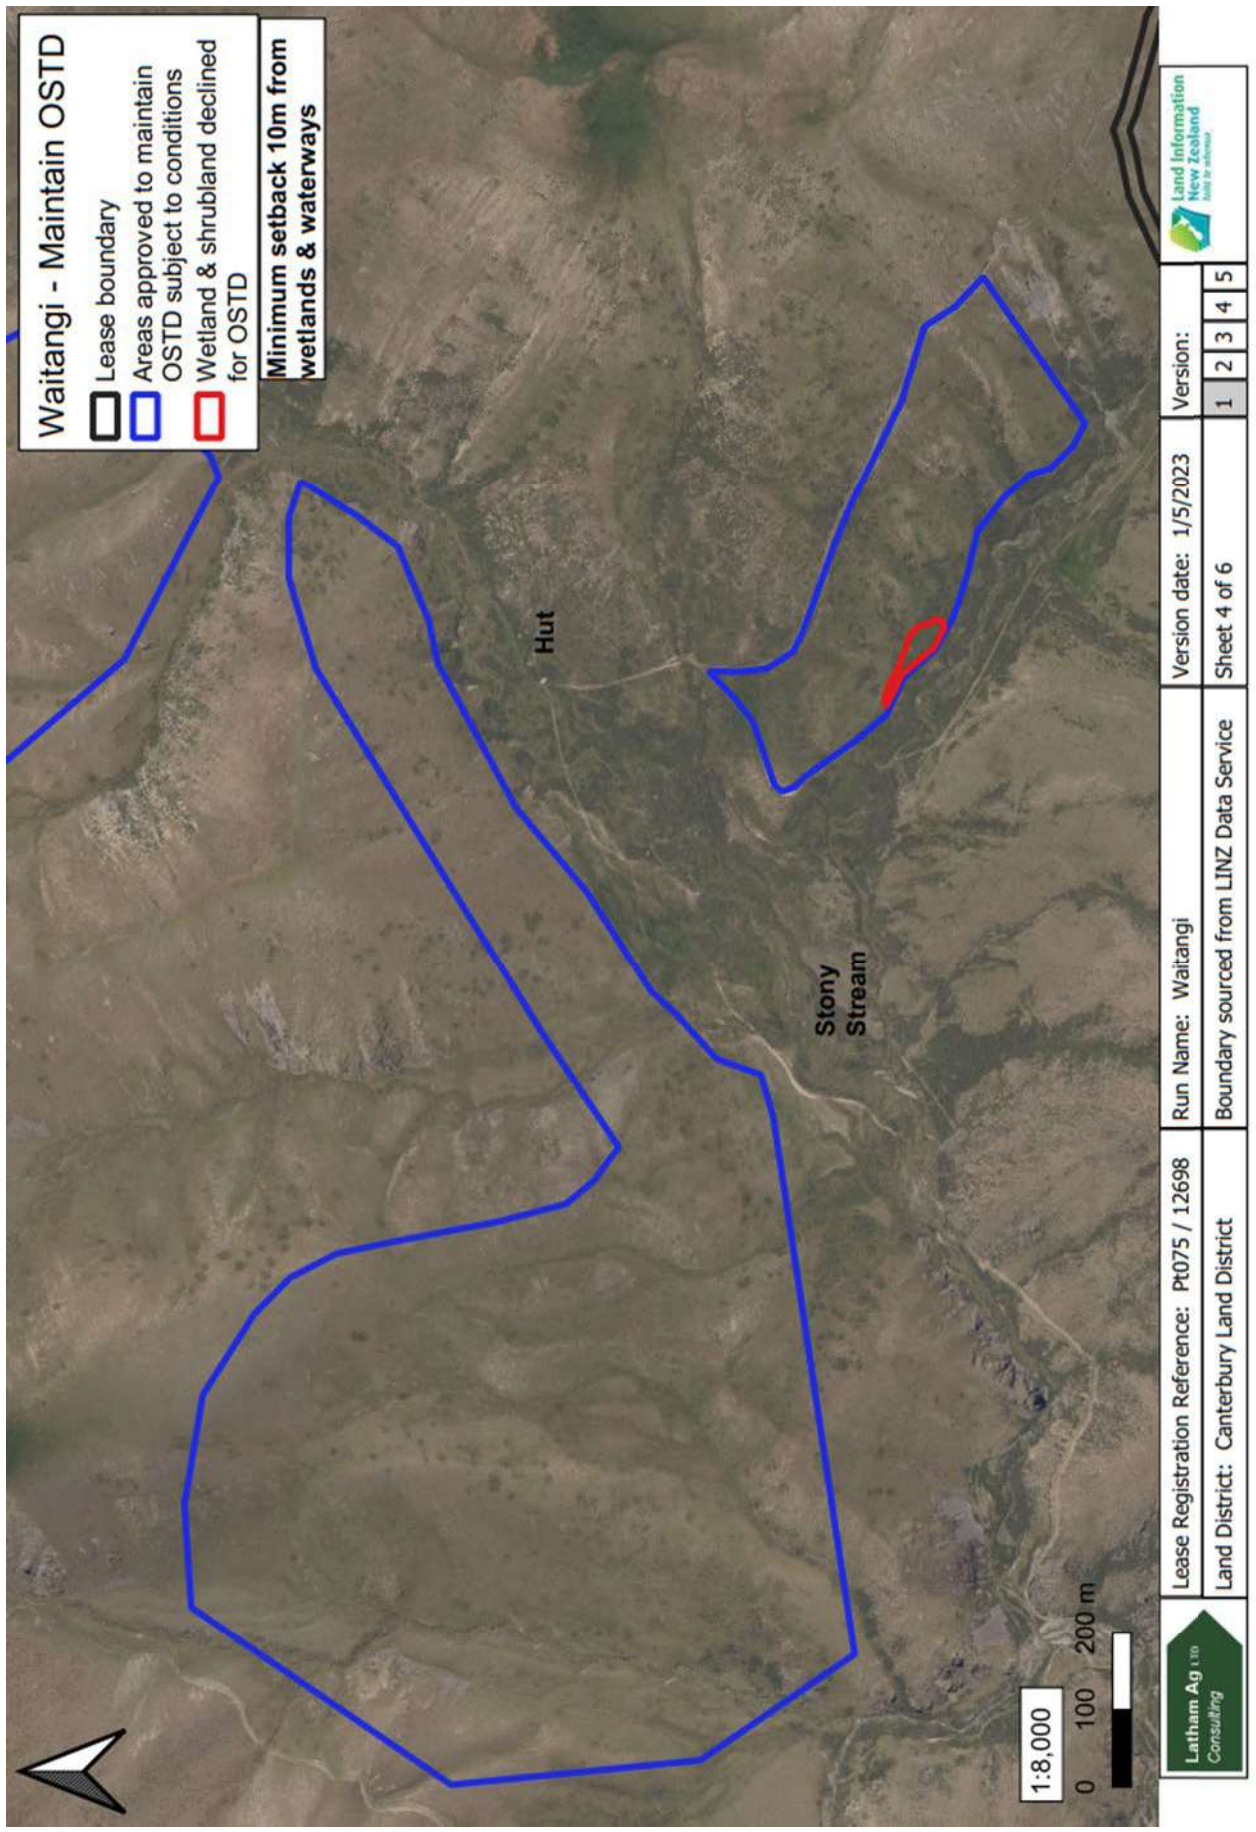

Run Name: Waitangi		Boundary sourced from LINZ Data Service		Sheet 1 of 6	
	Lease Registration Reference: Pt075 / 12698		Version date: 1/5/2023		
	Land District: Canterbury Land District		Version: 1 2 3 4 5		

Run Name: Waitangi	Boundary sourced from LINZ Data Service	Sheet 2 of 6
 Land Information New Zealand	Lease Registration Reference: Pt075 / 12698	Version date: 1/5/2023
Land District: Canterbury Land District	Version: 1 2 3 4 5	 Latham Ag Ltd Consulting

Run Name: Waitangi	Boundary sourced from LINZ Data Service	Sheet 3 of 6
 Land Information New Zealand <small>Teke te whakaau</small>	Lease Registration Reference: Pt075 / 12698	Version date: 1/5/2023
Land District: Canterbury Land District	Version: <input type="radio"/> 1 <input type="radio"/> 2 <input type="radio"/> 3 <input type="radio"/> 4 <input type="radio"/> 5	 Latham Ag ^{LTD} Consulting

Run Name: Waitangi	Boundary sourced from LINZ Data Service	Sheet 6 of 6
	Lease Registration Reference: Pt075 / 12698	Version date: 1/5/2023
Land District: Canterbury Land District	Version: 1 2 3 4 5	