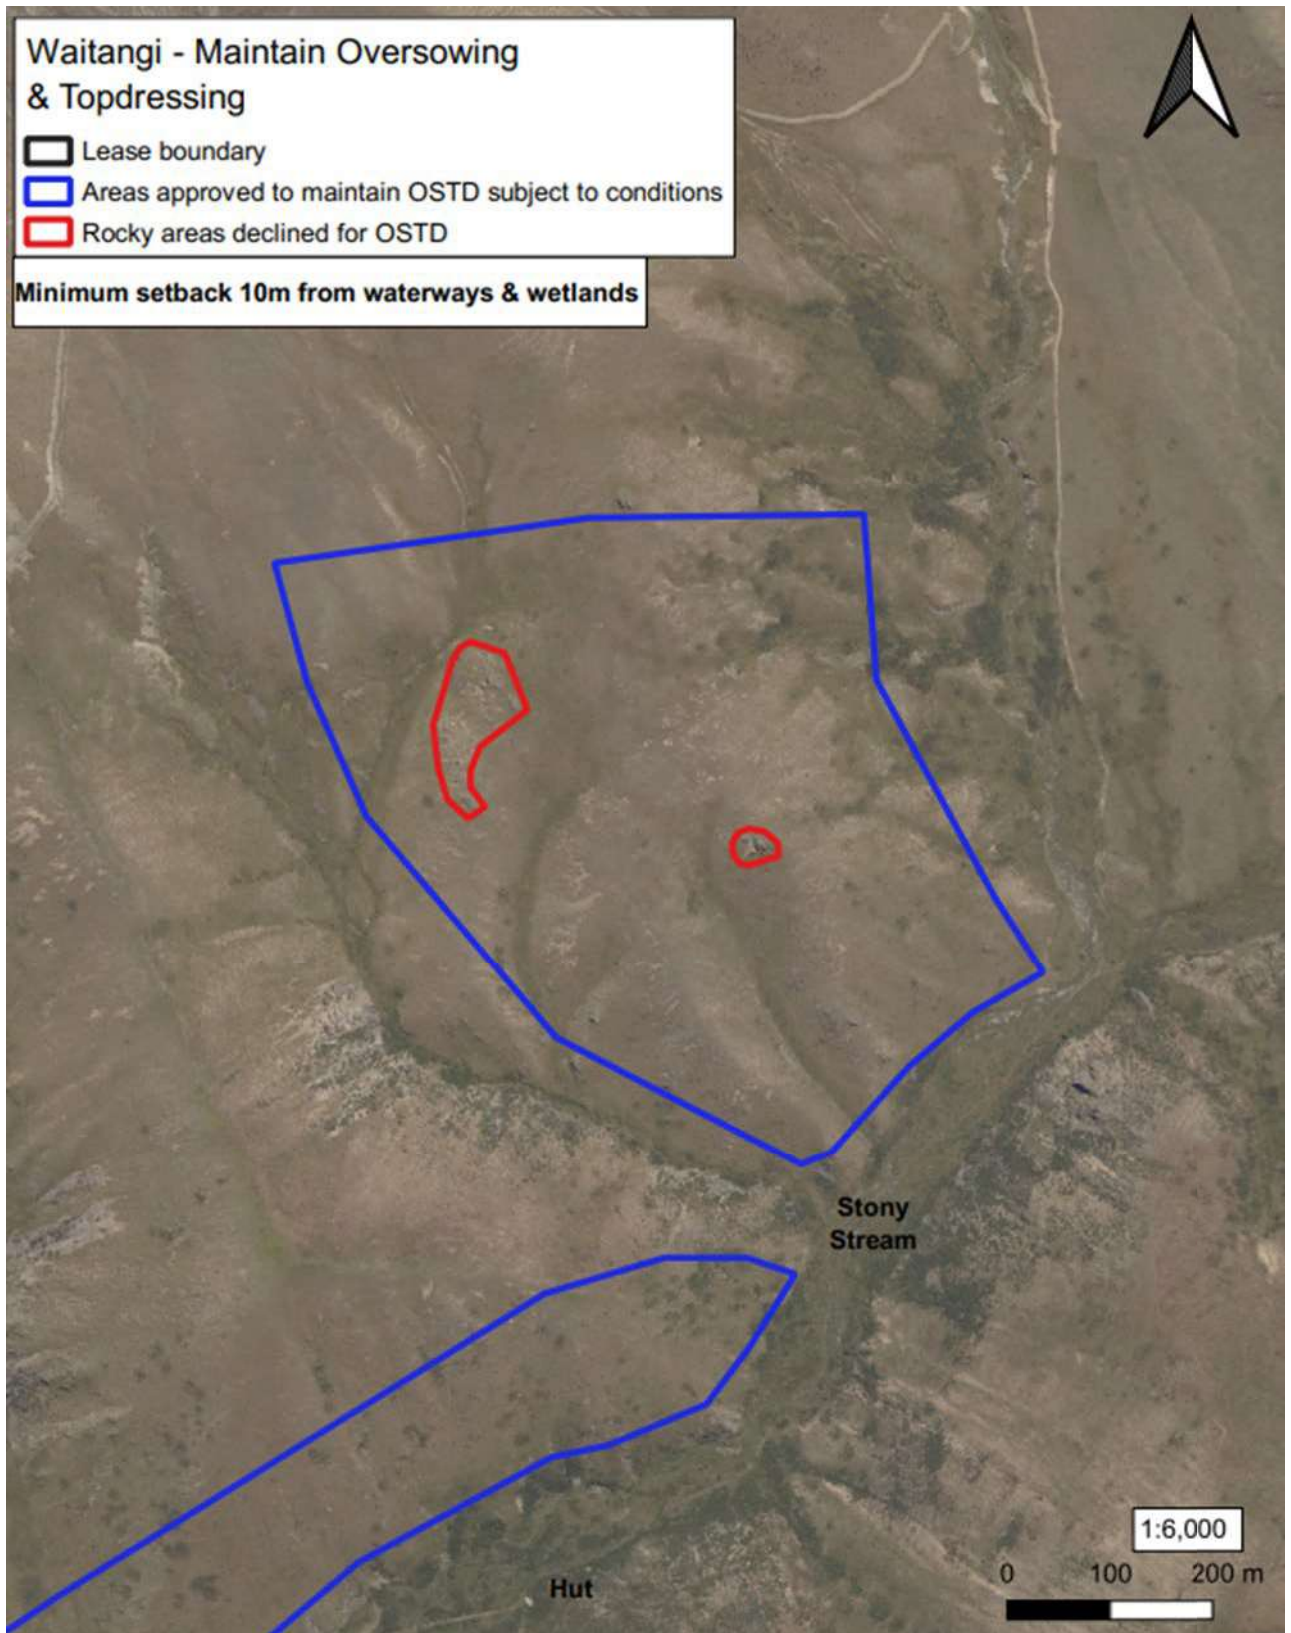

Run Name: Waitangi		Boundary sourced from LINZ Data Service		Sheet 1 of 6	
	Lease Registration Reference: Pt075 / 12698		Version date: 1/5/2023		
	Land District: Canterbury Land District		Version: 1 2 3 4 5		

Run Name: Waitangi	Boundary sourced from LINZ Data Service	Sheet 2 of 6
 Land Information New Zealand	Lease Registration Reference: Pt075 / 12698	Version date: 1/5/2023
Land District: Canterbury Land District	Version: 1 2 3 4 5	 Latham Ag Ltd Consulting

Run Name: Waitangi	Boundary sourced from LINZ Data Service	Sheet 3 of 6
 Land Information New Zealand <small>Teke te whakaau</small>	Lease Registration Reference: Pt075 / 12698	Version date: 1/5/2023
Land District: Canterbury Land District	Version: <input type="radio"/> 1 <input type="radio"/> 2 <input type="radio"/> 3 <input type="radio"/> 4 <input type="radio"/> 5	 Latham Ag ^{LTD} Consulting

Run Name: Waitangi	Boundary sourced from LINZ Data Service	Sheet 6 of 6
	Lease Registration Reference: Pt075 / 12698	Version date: 1/5/2023
Land District: Canterbury Land District	Version: 1 2 3 4 5	