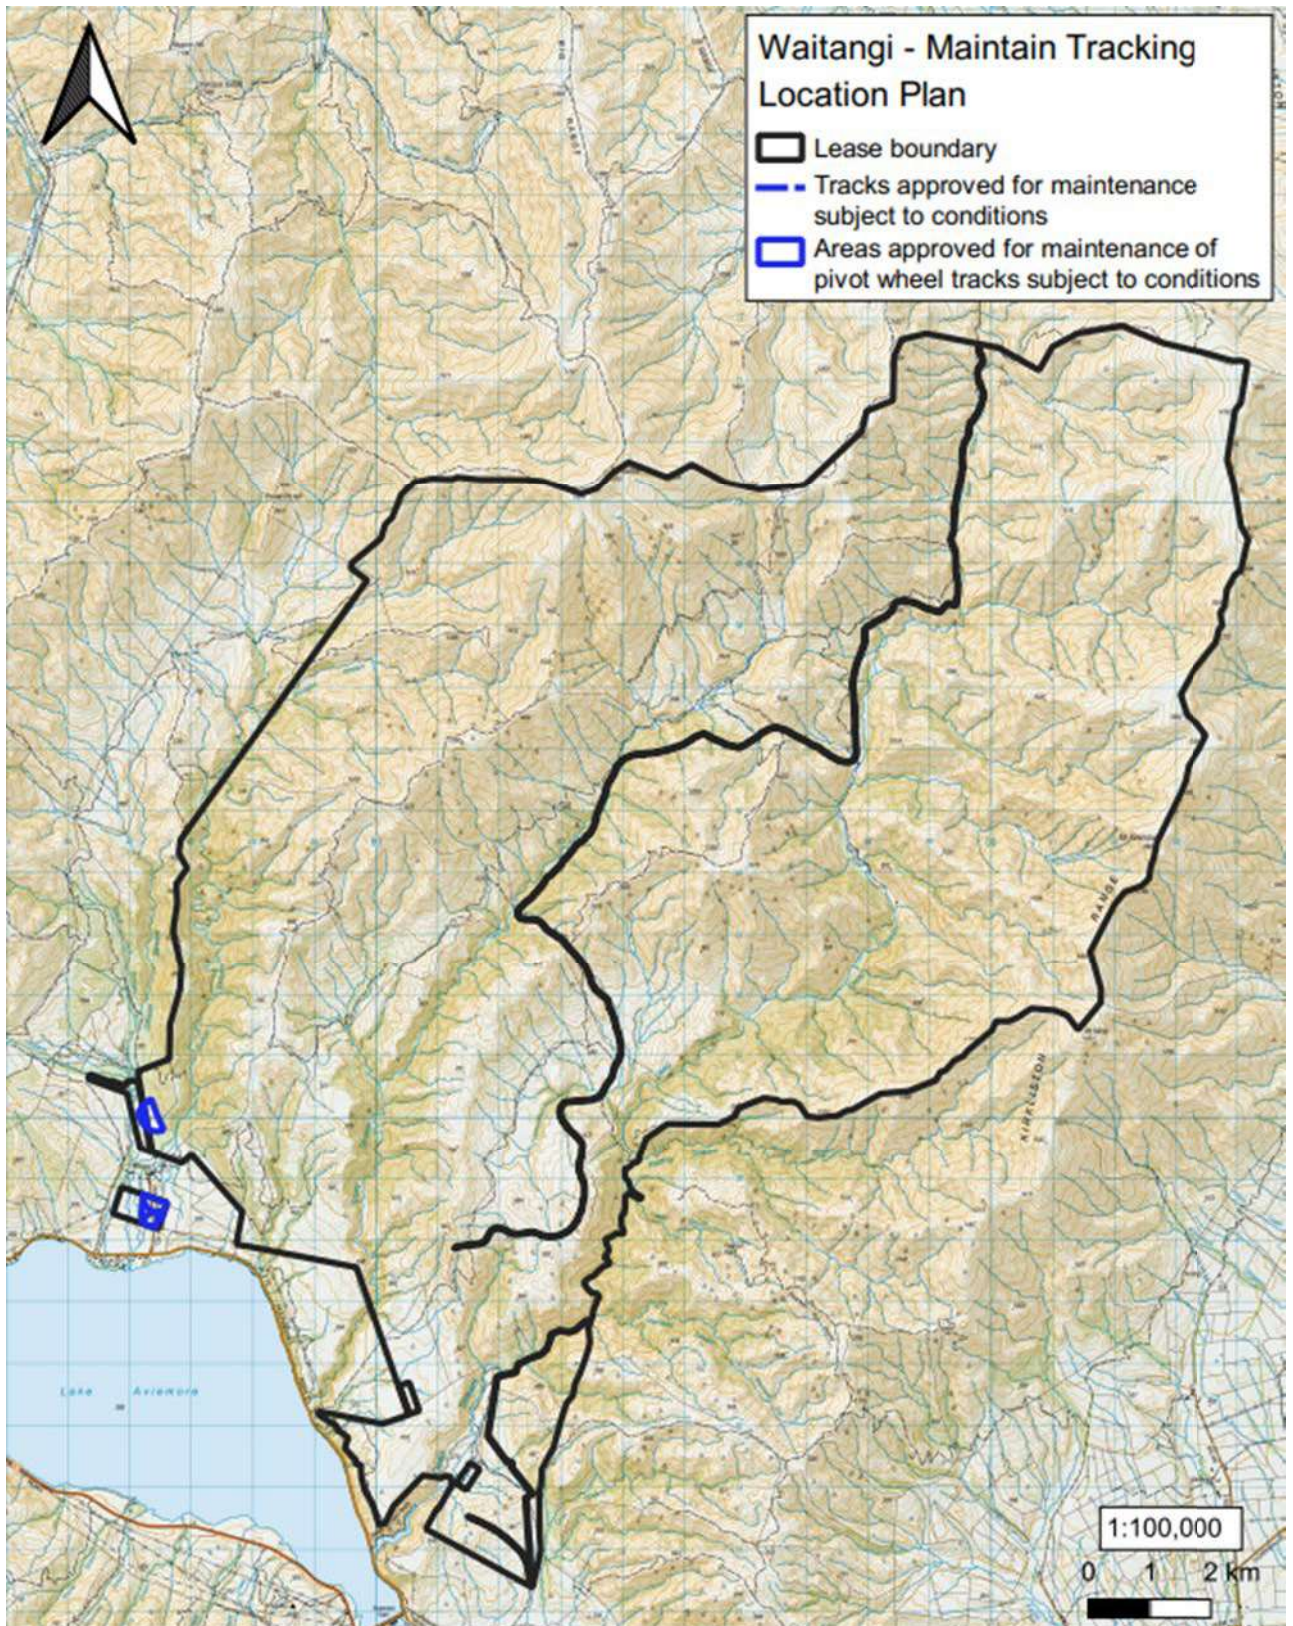

Run Name: Waitangi	Boundary sourced from LINZ Data Service	Sheet 1 of 2
	Lease Registration Reference: Pt075 / 12698	Version date: 1/5/2023
	Land District: Canterbury Land District	Version: <input type="checkbox"/> 1 <input type="checkbox"/> 2 <input type="checkbox"/> 3 <input type="checkbox"/> 4 <input type="checkbox"/> 5
		

Run Name: Waitangi	Boundary sourced from LINZ Data Service	Sheet 2 of 2
 Land Information New Zealand <small>land to advance</small>	Lease Registration Reference: Pt075 / 12698	Version date: 1/5/2023
Land District: Canterbury Land District	Version: 1 2 3 4 5	 Latham Ag Consulting