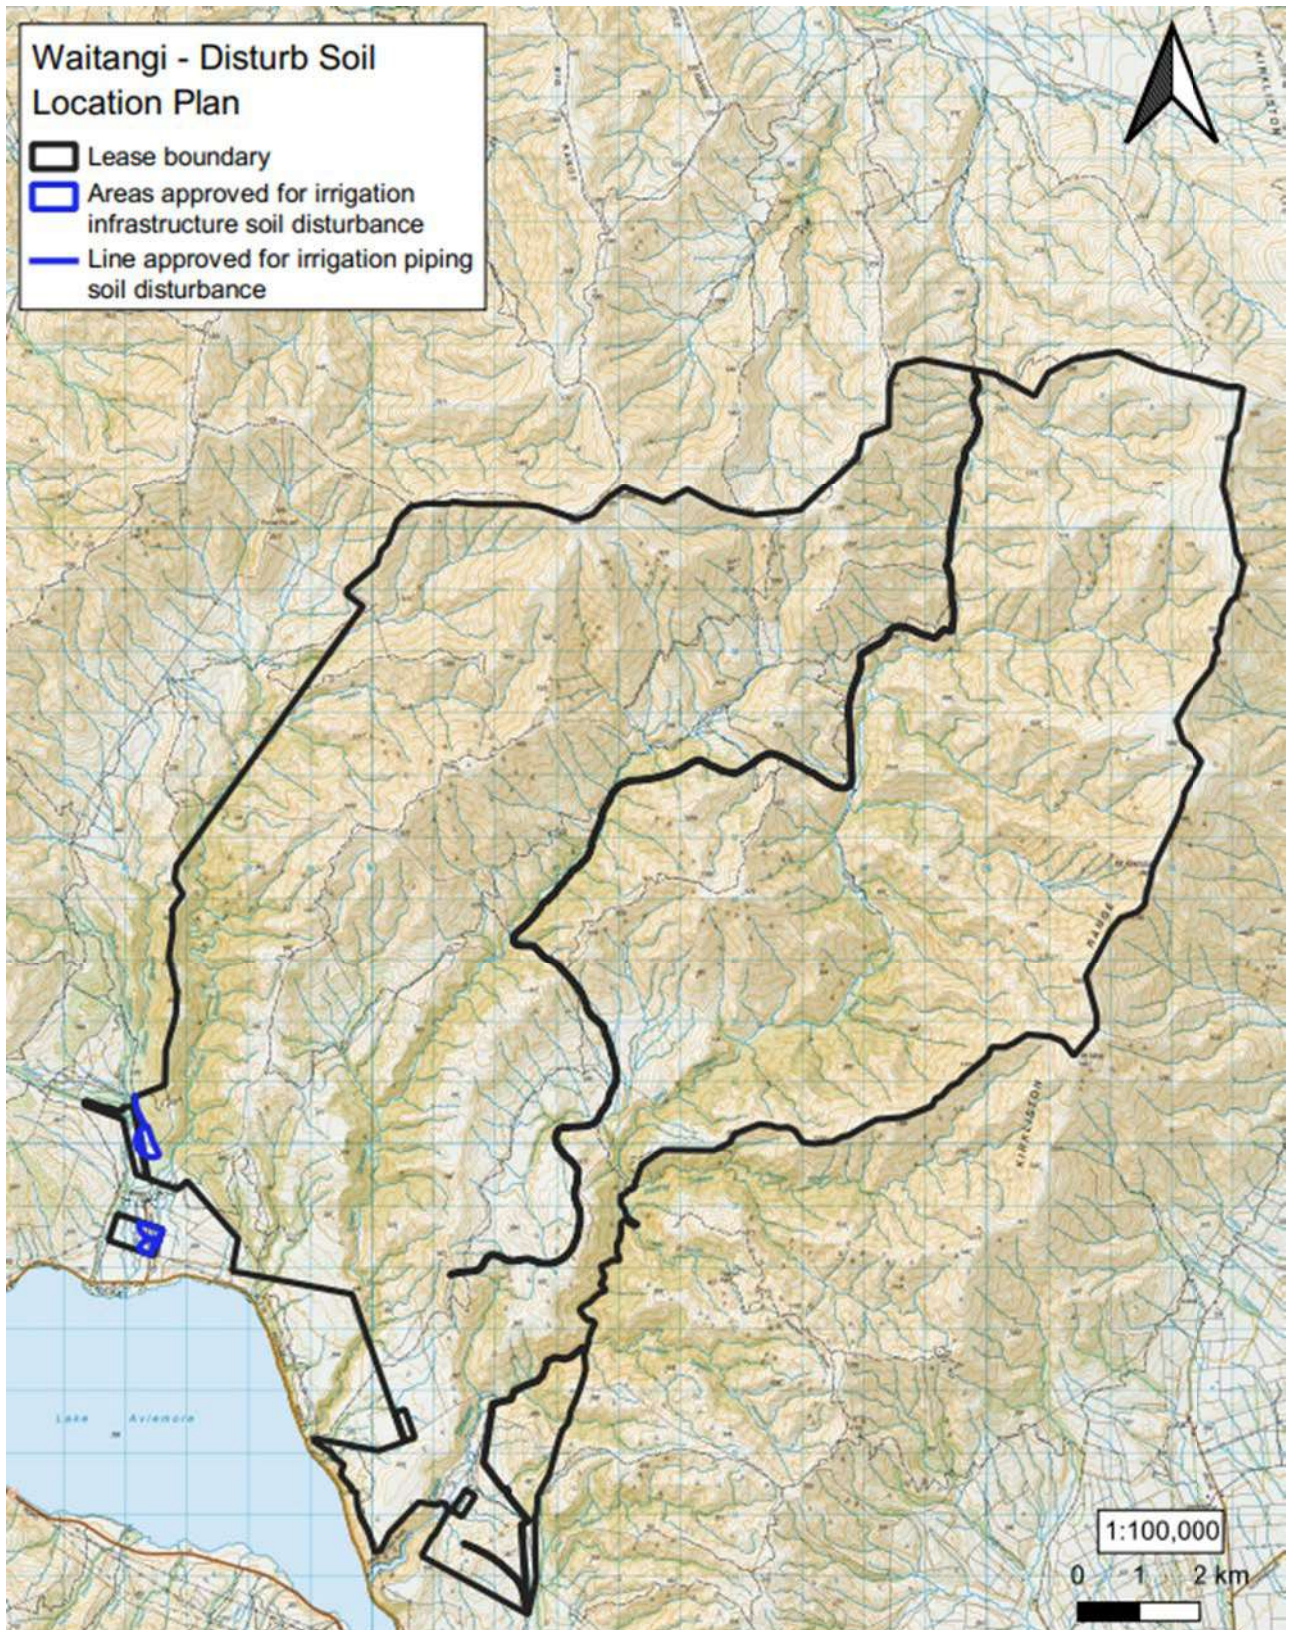

Run Name: Waitangi	Boundary sourced from LINZ Data Service	Sheet 1 of 2
	Lease Registration Reference: Pt075 / 12698	Version date: 1/5/2023
	Land District: Canterbury Land District	Version: <input checked="" type="checkbox"/> 1 <input type="checkbox"/> 2 <input type="checkbox"/> 3 <input type="checkbox"/> 4 <input type="checkbox"/> 5
		

Run Name: Waitangi	Boundary sourced from LINZ Data Service	Sheet 2 of 2
	Lease Registration Reference: Pt075 / 12698	Version date: 1/5/2023
	Land District: Canterbury Land District	Version: 1 2 3 4 5
		