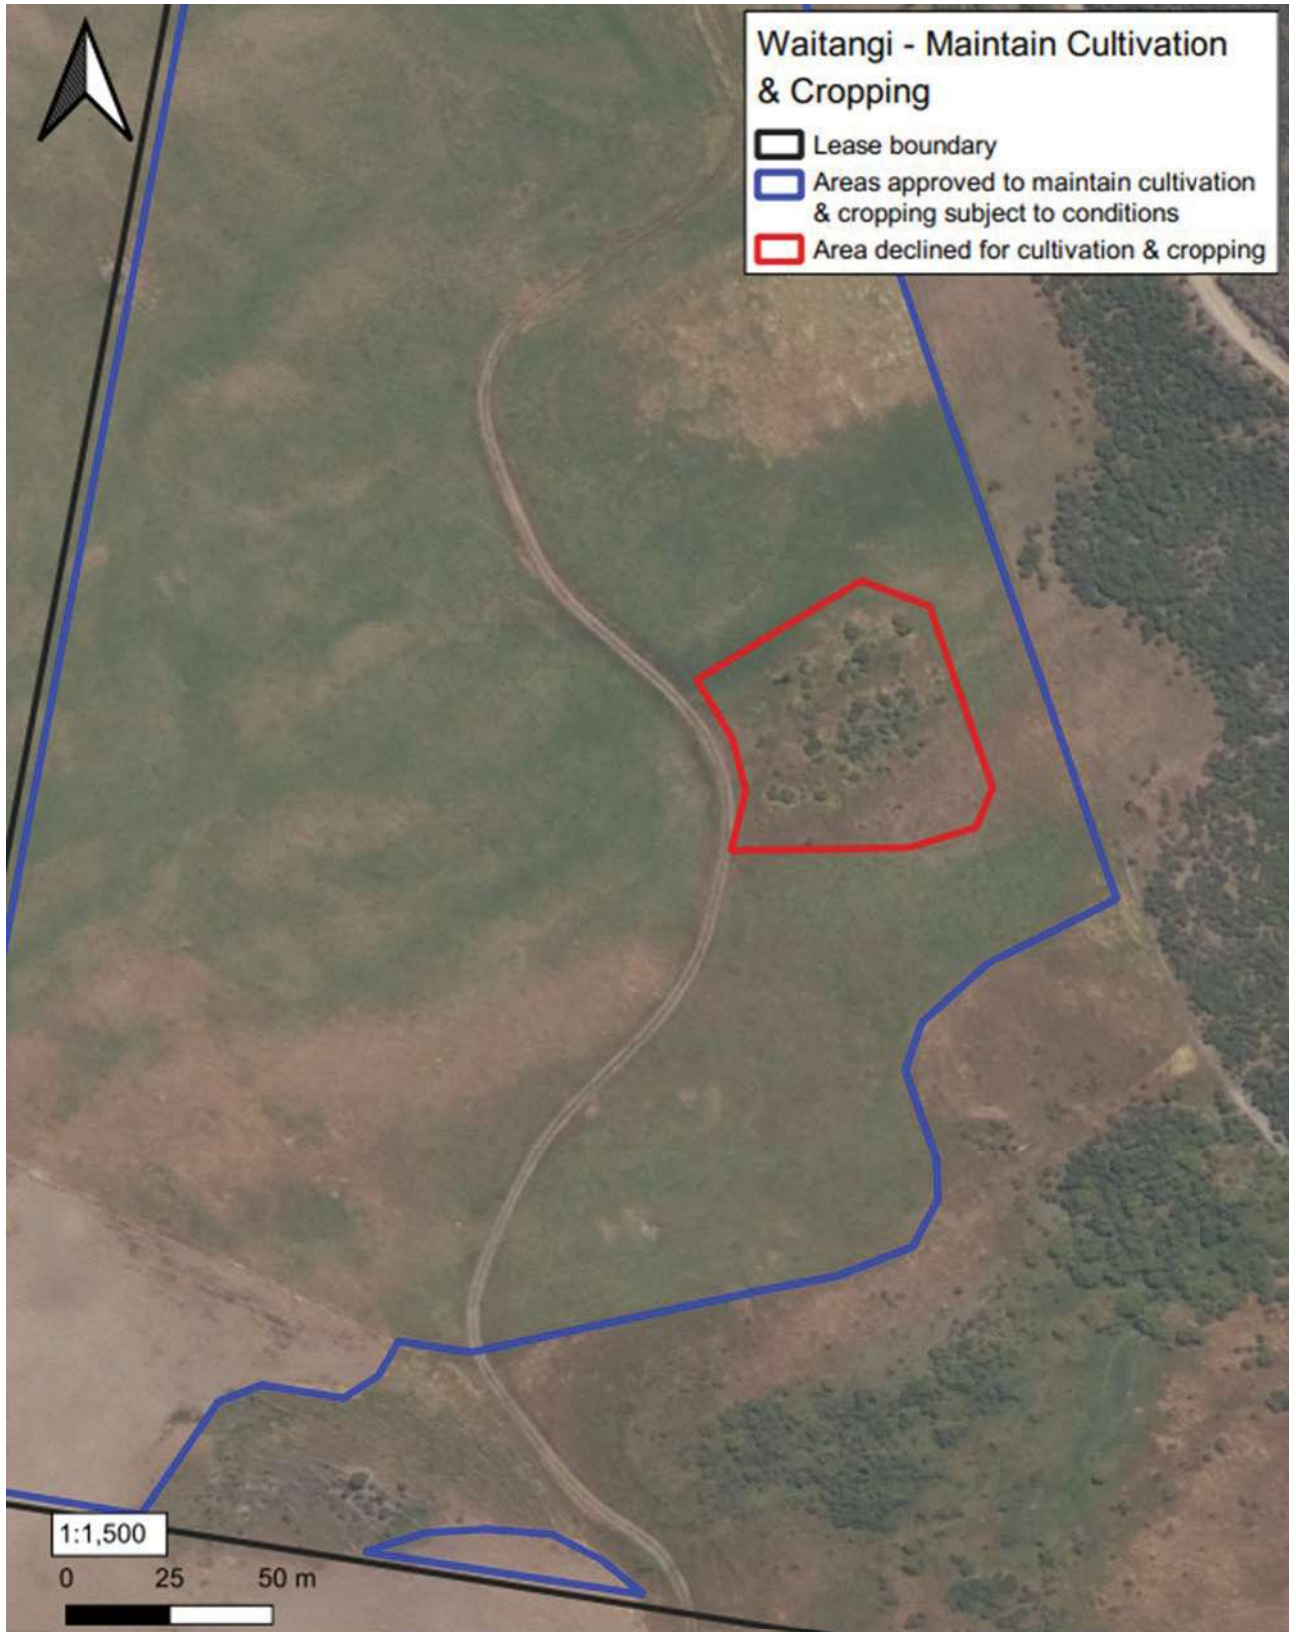

Run Name: Waitangi		Boundary sourced from LINZ Data Service		Sheet 1 of 3			
	Lease Registration Reference: Pt075 / 12698		Version date: 1/5/2023				
	Land District: Canterbury Land District		Version:	1	2	3	4

Waitangi - Maintain Cultivation & Cropping

- Lease boundary
- Areas approved to maintain cultivation & cropping subject to conditions
- Area declined for cultivation & cropping

1:1,500

0 25 50 m

Run Name: Waitangi		Boundary sourced from LINZ Data Service		Sheet 2 of 3	
	Lease Registration Reference: Pt075 / 12698		Version date: 1/5/2023		
	Land District: Canterbury Land District		Version: 1 2 3 4 5		

Run Name: Waitangi		Boundary sourced from LINZ Data Service		Sheet 3 of 3	
	Lease Registration Reference: Pt075 / 12698		Version date: 1/5/2023		
	Land District: Canterbury Land District		Version: 1 2 3 4 5		
					