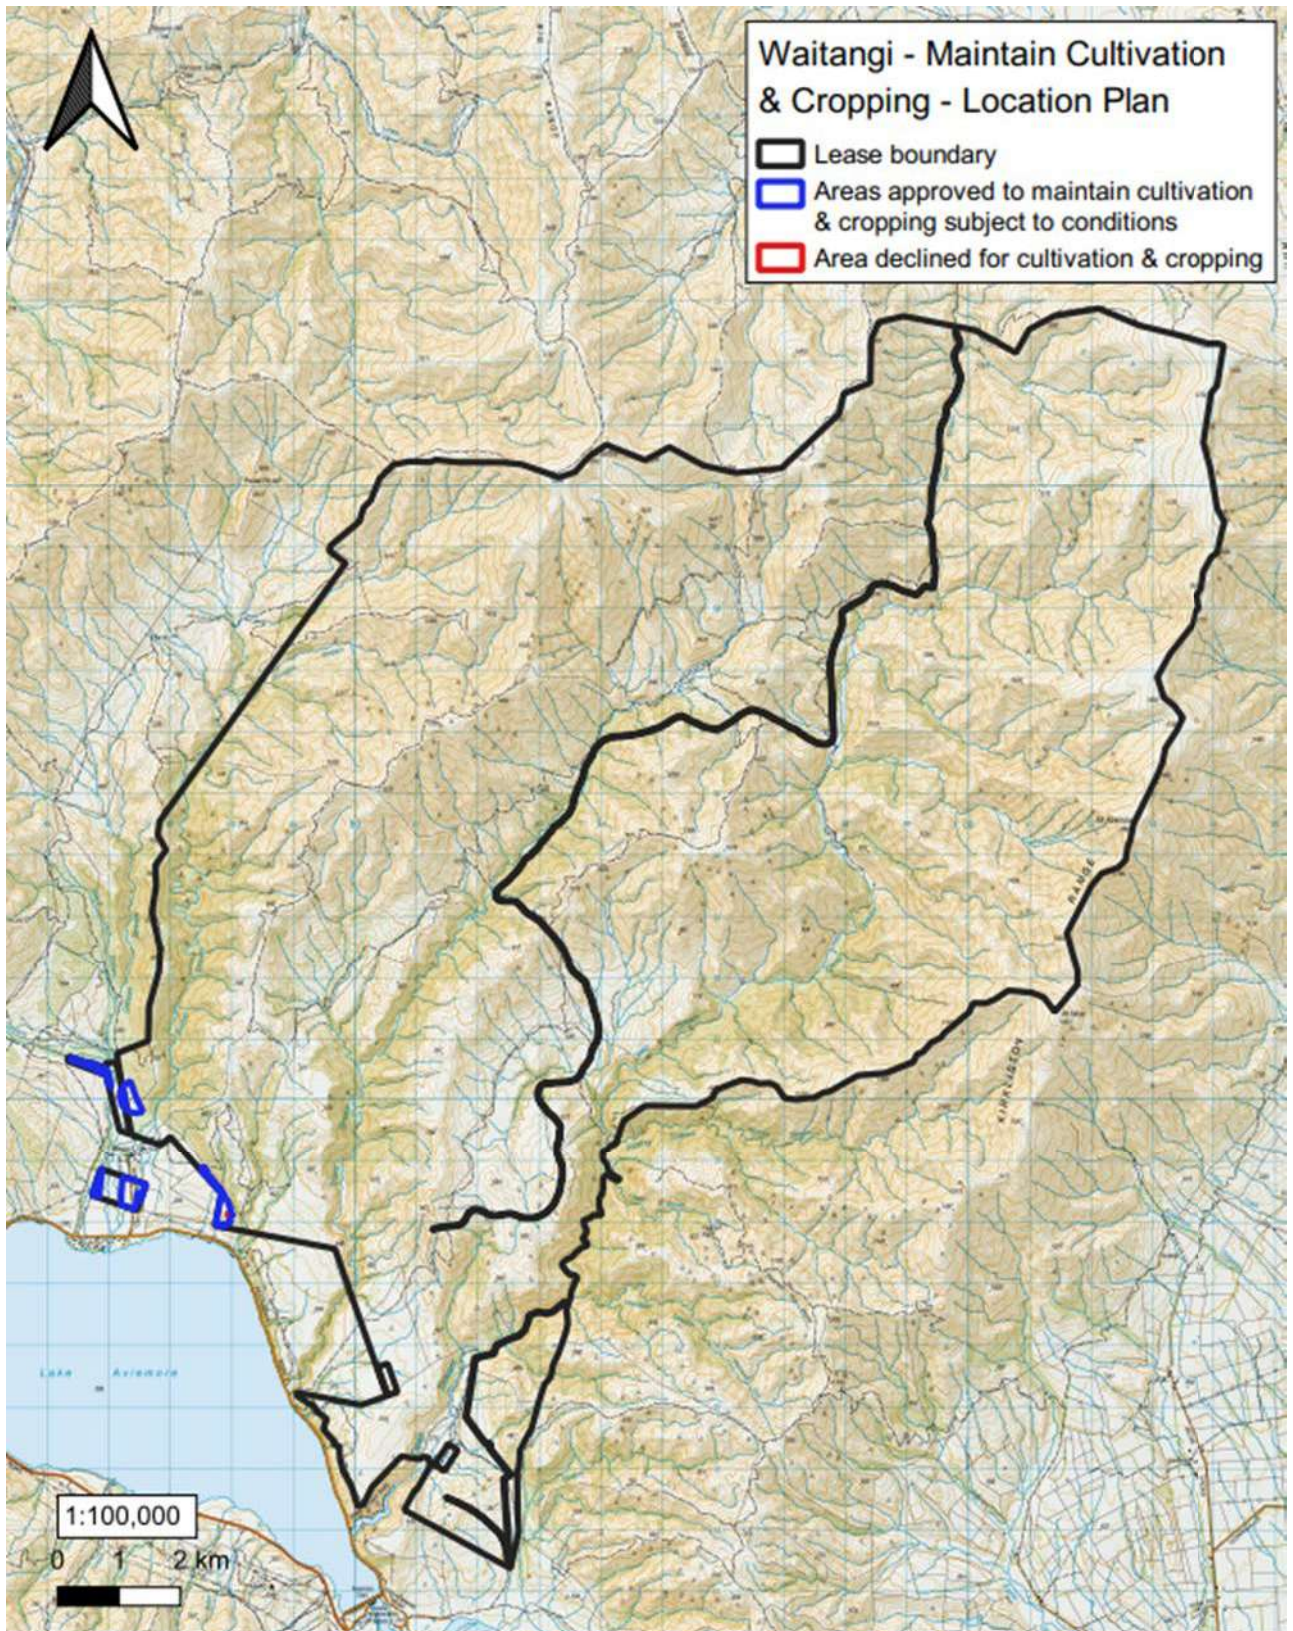

Run Name: Waitangi		Boundary sourced from LINZ Data Service		Sheet 1 of 3			
	Lease Registration Reference: Pt075 / 12698		Version date: 1/5/2023				
	Land District: Canterbury Land District		Version:	1	2	3	4

Waitangi - Maintain Cultivation & Cropping

- Lease boundary
- Areas approved to maintain cultivation & cropping subject to conditions
- Area declined for cultivation & cropping

1:1,500

0 25 50 m

Run Name: Waitangi		Boundary sourced from LINZ Data Service		Sheet 2 of 3	
	Lease Registration Reference: Pt075 / 12698		Version date: 1/5/2023		
	Land District: Canterbury Land District		Version: 1 2 3 4 5		

Run Name: Waitangi		Boundary sourced from LINZ Data Service		Sheet 3 of 3	
	Lease Registration Reference: Pt075 / 12698		Version date: 1/5/2023		
	Land District: Canterbury Land District		Version: 1 2 3 4 5		
					