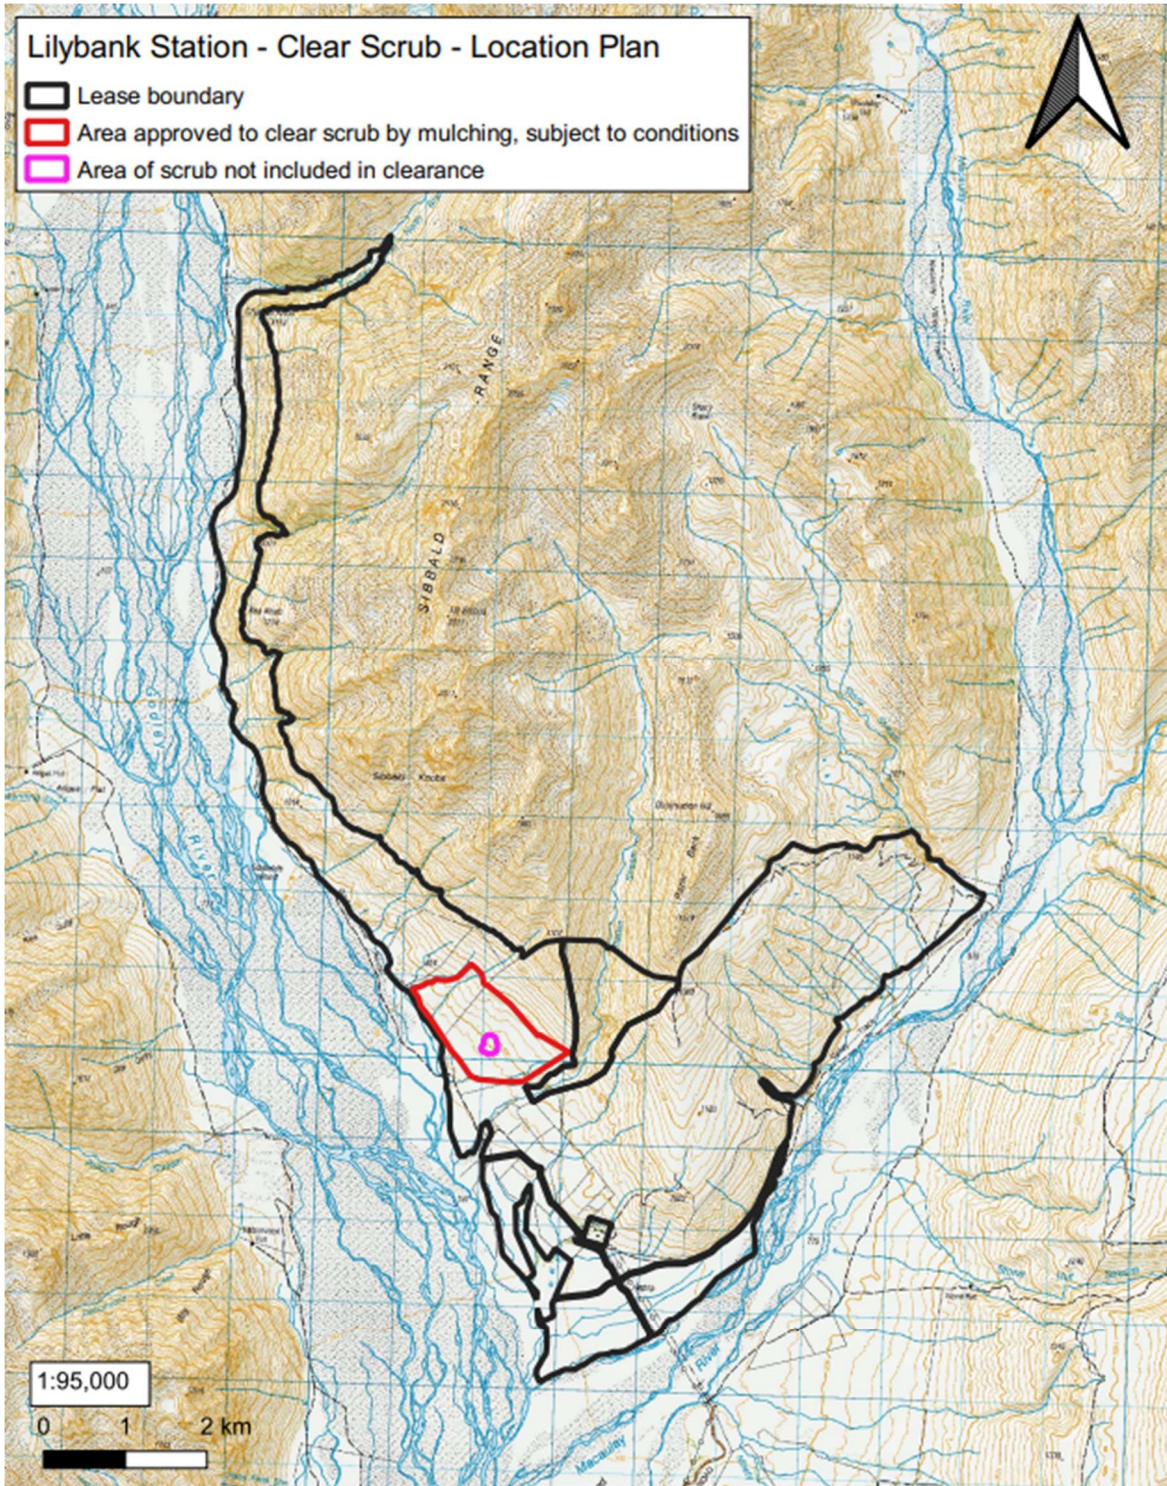

Run Name: Lilybank Station	Boundary sourced from LINZ Data Service	Sheet 1 of 2
 Land Information New Zealand	Lease Registration Reference: 12788 / Pt002	Version date: 29/8/2023
Land District: Canterbury Land District	Version: 1 2 3 4 5	 Latham Ag Consulting

Run Name: Lilybank Station	Boundary sourced from LINZ Data Service	Sheet 2 of 2
 Land Information New Zealand info@linz.govt.nz	Lease Registration Reference: 12788 / Pt002	Version date: 12/9/2023
Land District: Canterbury Land District	Version: 1 2 3 4 5	 Latham Ag LTD Consulting