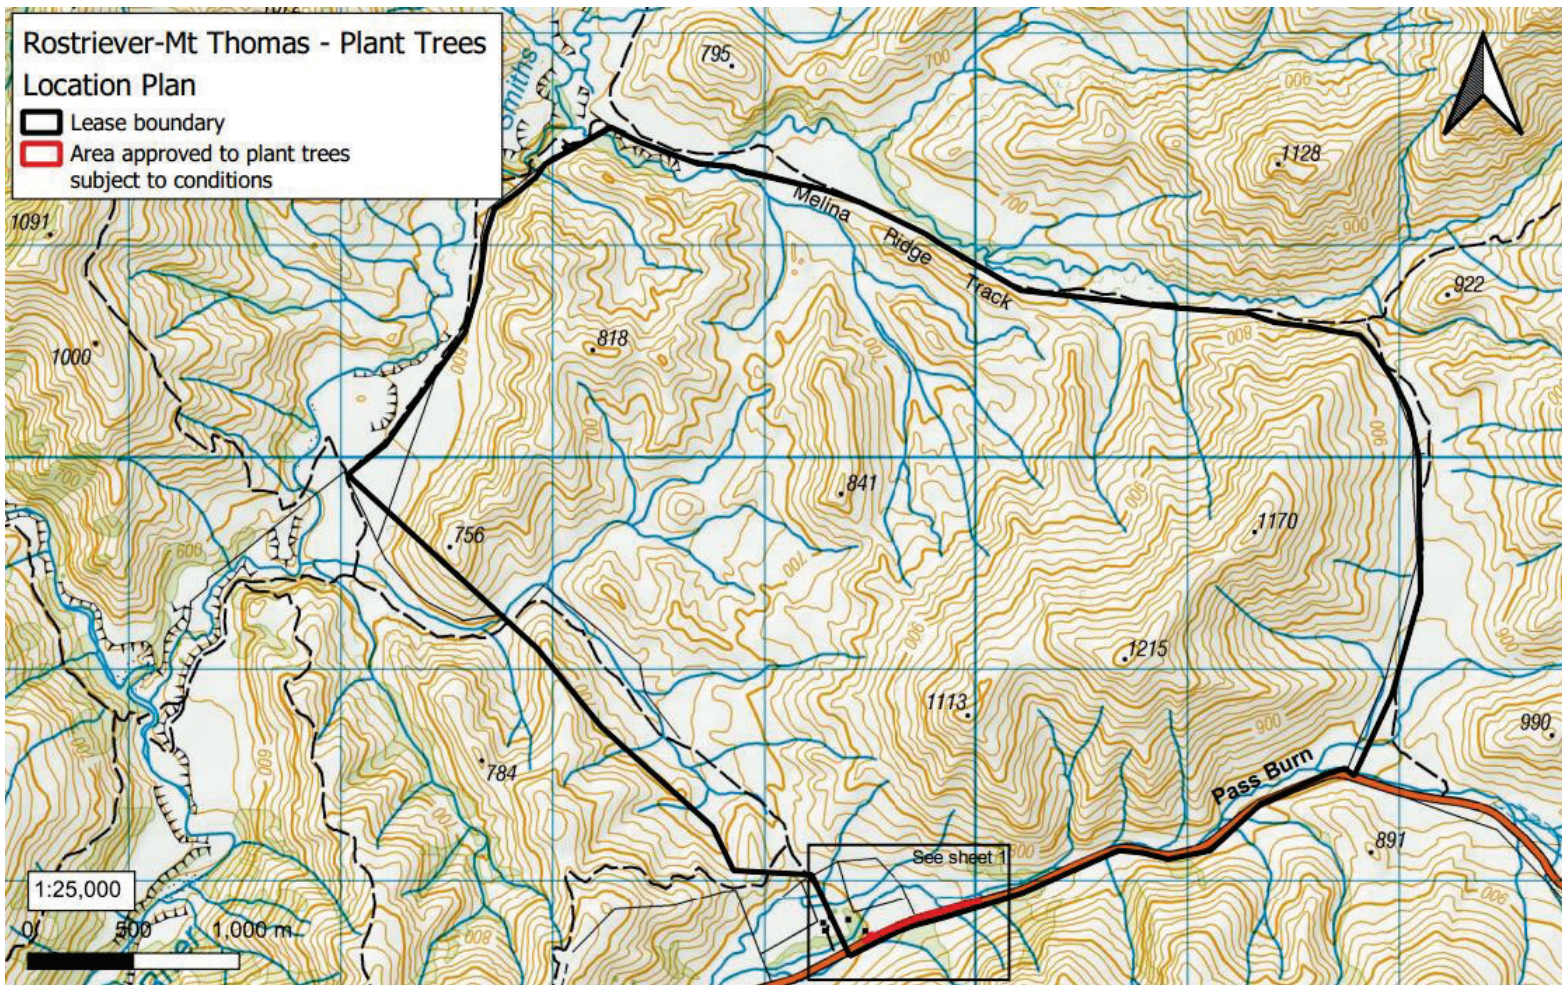

Lease Registration Reference: Po309 / 12566

Run Name: Rostriever-Mt Thomas

Version date: 18/4/2023

Version:

Land District: Otago Land District

Boundary sourced from LINZ Data Service

Sheet 1 of 2

1	2	3	4	5
---	---	---	---	---

	Lease Registration Reference: Po309 / 12566	Run Name: Rostriever-Mt Thomas	Version date: 18/4/2023	Version:				
	Land District: Otago Land District	Boundary sourced from LINZ Data Service	Sheet 2 of 2	<table border="1"> <tr> <td>1</td> <td>2</td> <td>3</td> <td>4</td> <td>5</td> </tr> </table>		1	2	3
1	2	3	4	5				