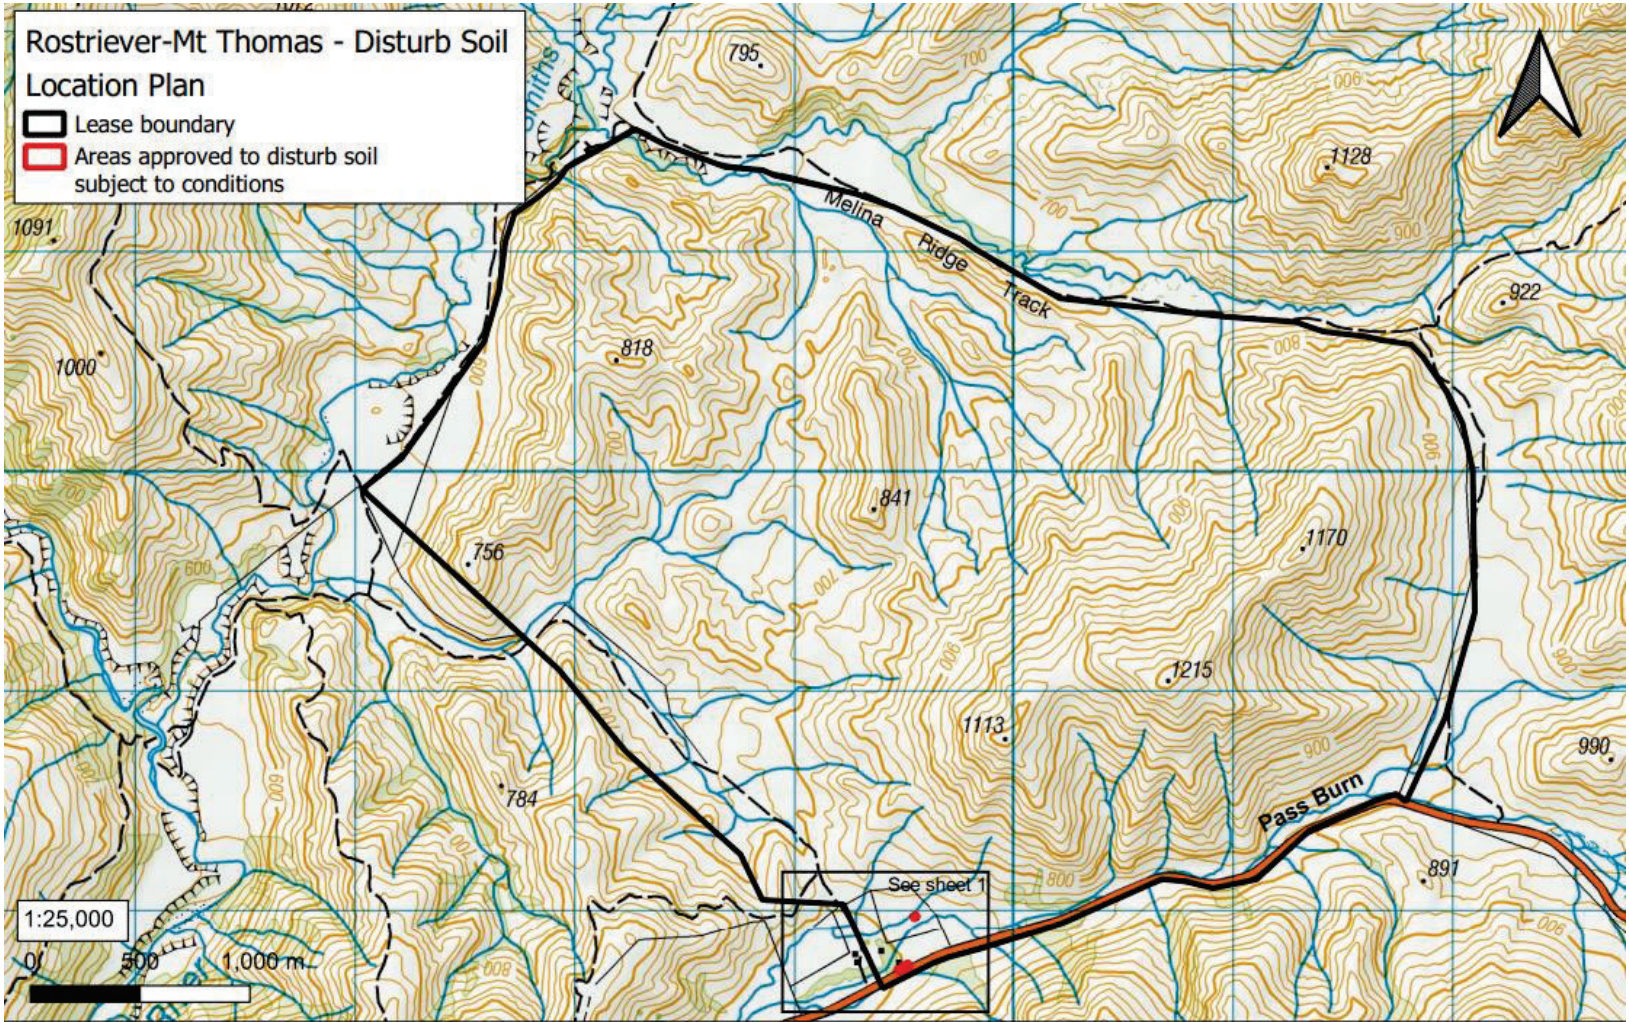

**Rostriever-Mt Thomas - Disturb Soil**

Lease boundary  
 Areas approved to disturb soil subject to conditions

**Soil disturbance setback: 20m from Pass Burn**

Lease Registration Reference: Po309 / 12566  
 Land District: Otago Land District

Run Name: Rostriever-Mt Thomas  
 Boundary sourced from LINZ Data Service

Version date: 18/4/2023  
 Sheet 1 of 2

Version:  
 1 2 3 4 5

Lease Registration Reference: Po309 / 12566  
 Land District: Otago Land District

Run Name: Rostriever-Mt Thomas  
 Boundary sourced from LINZ Data Service

Version date: 18/4/2023  
 Sheet 2 of 2

Version:				
1	2	3	4	5